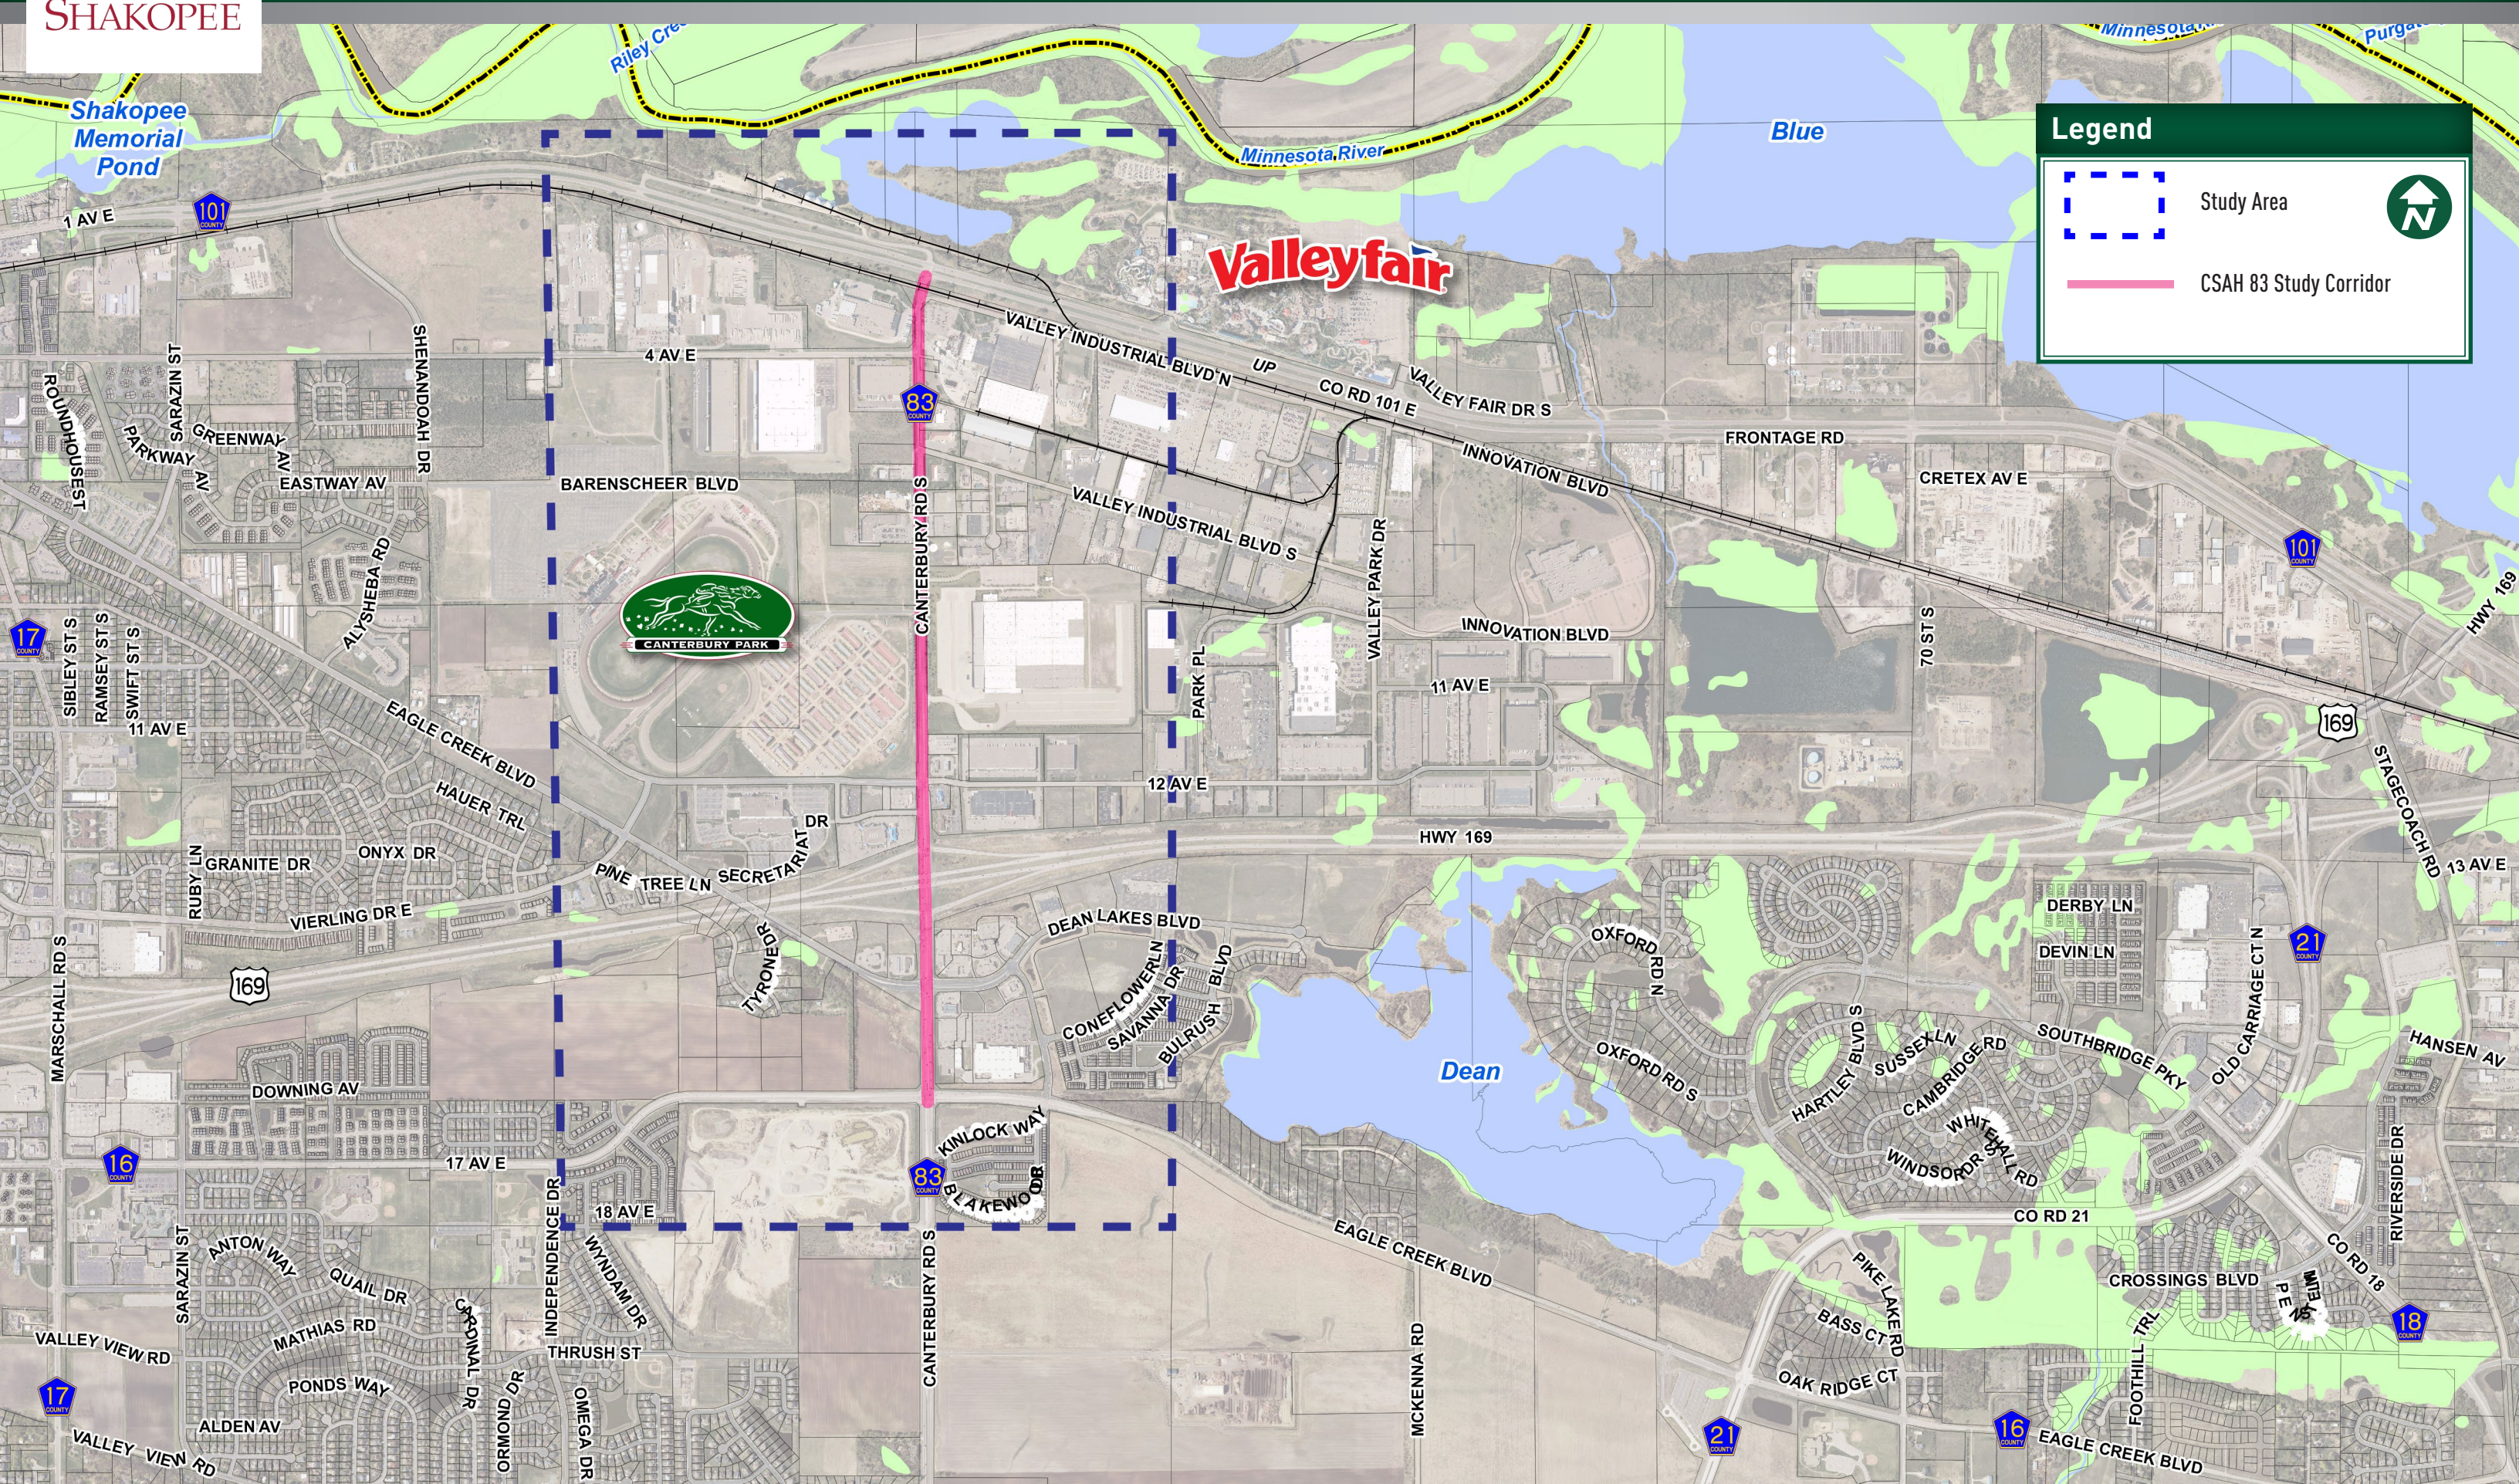

CSAH 83 Corridor Readiness Study

City of Shakopee, MN

Study Area

Legend

-  Study Area
-  CSAH 83 Study Corridor