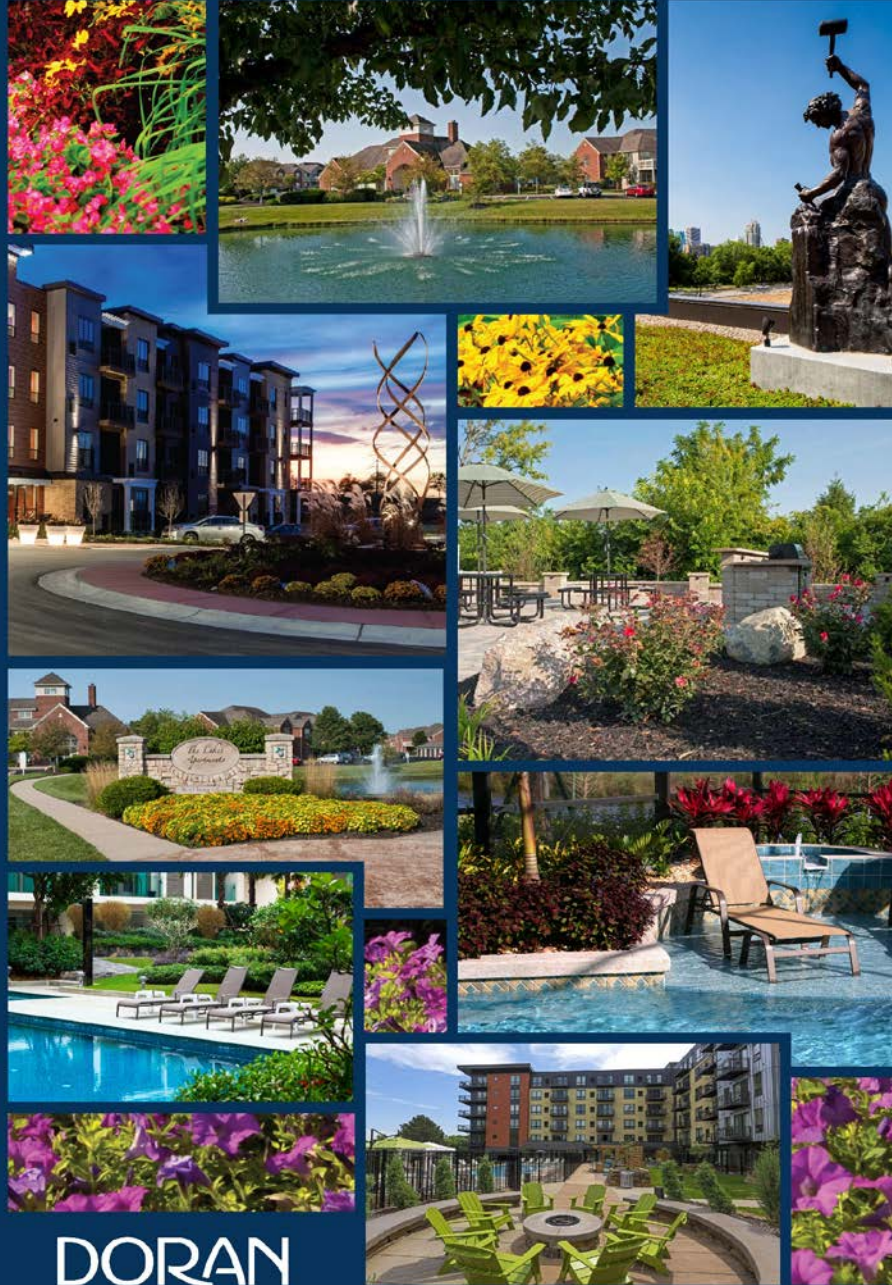

#### SITE AMENITIES

- 1 GATED ENTRY
- 2 FOUNTAINS IN PONDS
- 3 PUTTING GREEN
- 4 PLAYGROUND
- 5 DOG RUN
- 6 INDOOR PARKING ENTRY
- 7 GRILLING AREA/ PATIO SPACE
- 8 GUEST DROP OFF
- 9 HEATED PARKING GARAGE
- 10 6' FENCE

#### POOL AREA AMENITIES

- 1 POOL
- 2 SPA
- 3 WATER FEATURE
- 4 PERGOLA
- 5 GRILL STATION
- 6 FIREPIT

# LANDSCAPES

DORAN

# POOLS & SPAS

DORAN

Canterbury Village