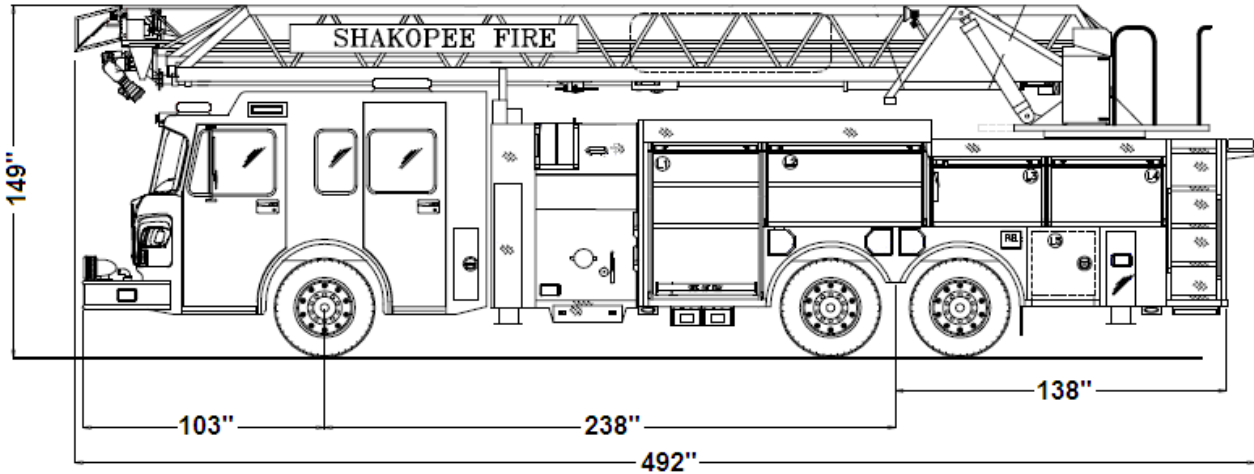

APPARATUS SPECIFICATIONS

Other Useful Apparatus Data

Width	101 inches
Undercarriage Clearance	10 inches
Maximum Gross Weight	75,500 pounds

Other Useful Apparatus Data

Width	100 inches
Undercarriage Clearance	10 inches
Maximum Gross Weight	85,800 pounds