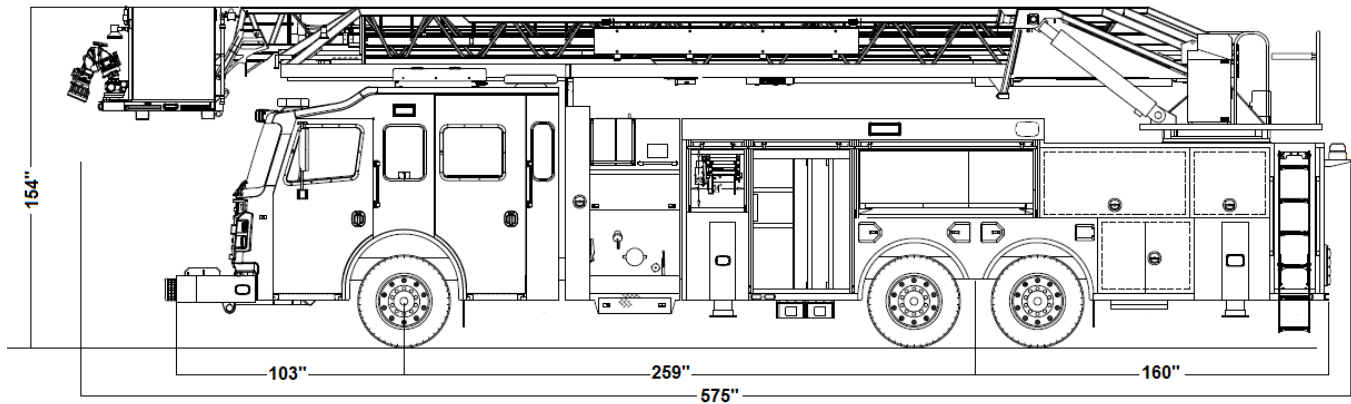

APPARATUS SPECIFICATIONS

Other Useful Apparatus Data

Width	101 inches
Undercarriage Clearance	10 inches
Maximum Gross Weight	75,500 pounds

Other Useful Apparatus Data

Width	100 inches
Undercarriage Clearance	10 inches
Maximum Gross Weight	85,800 pounds