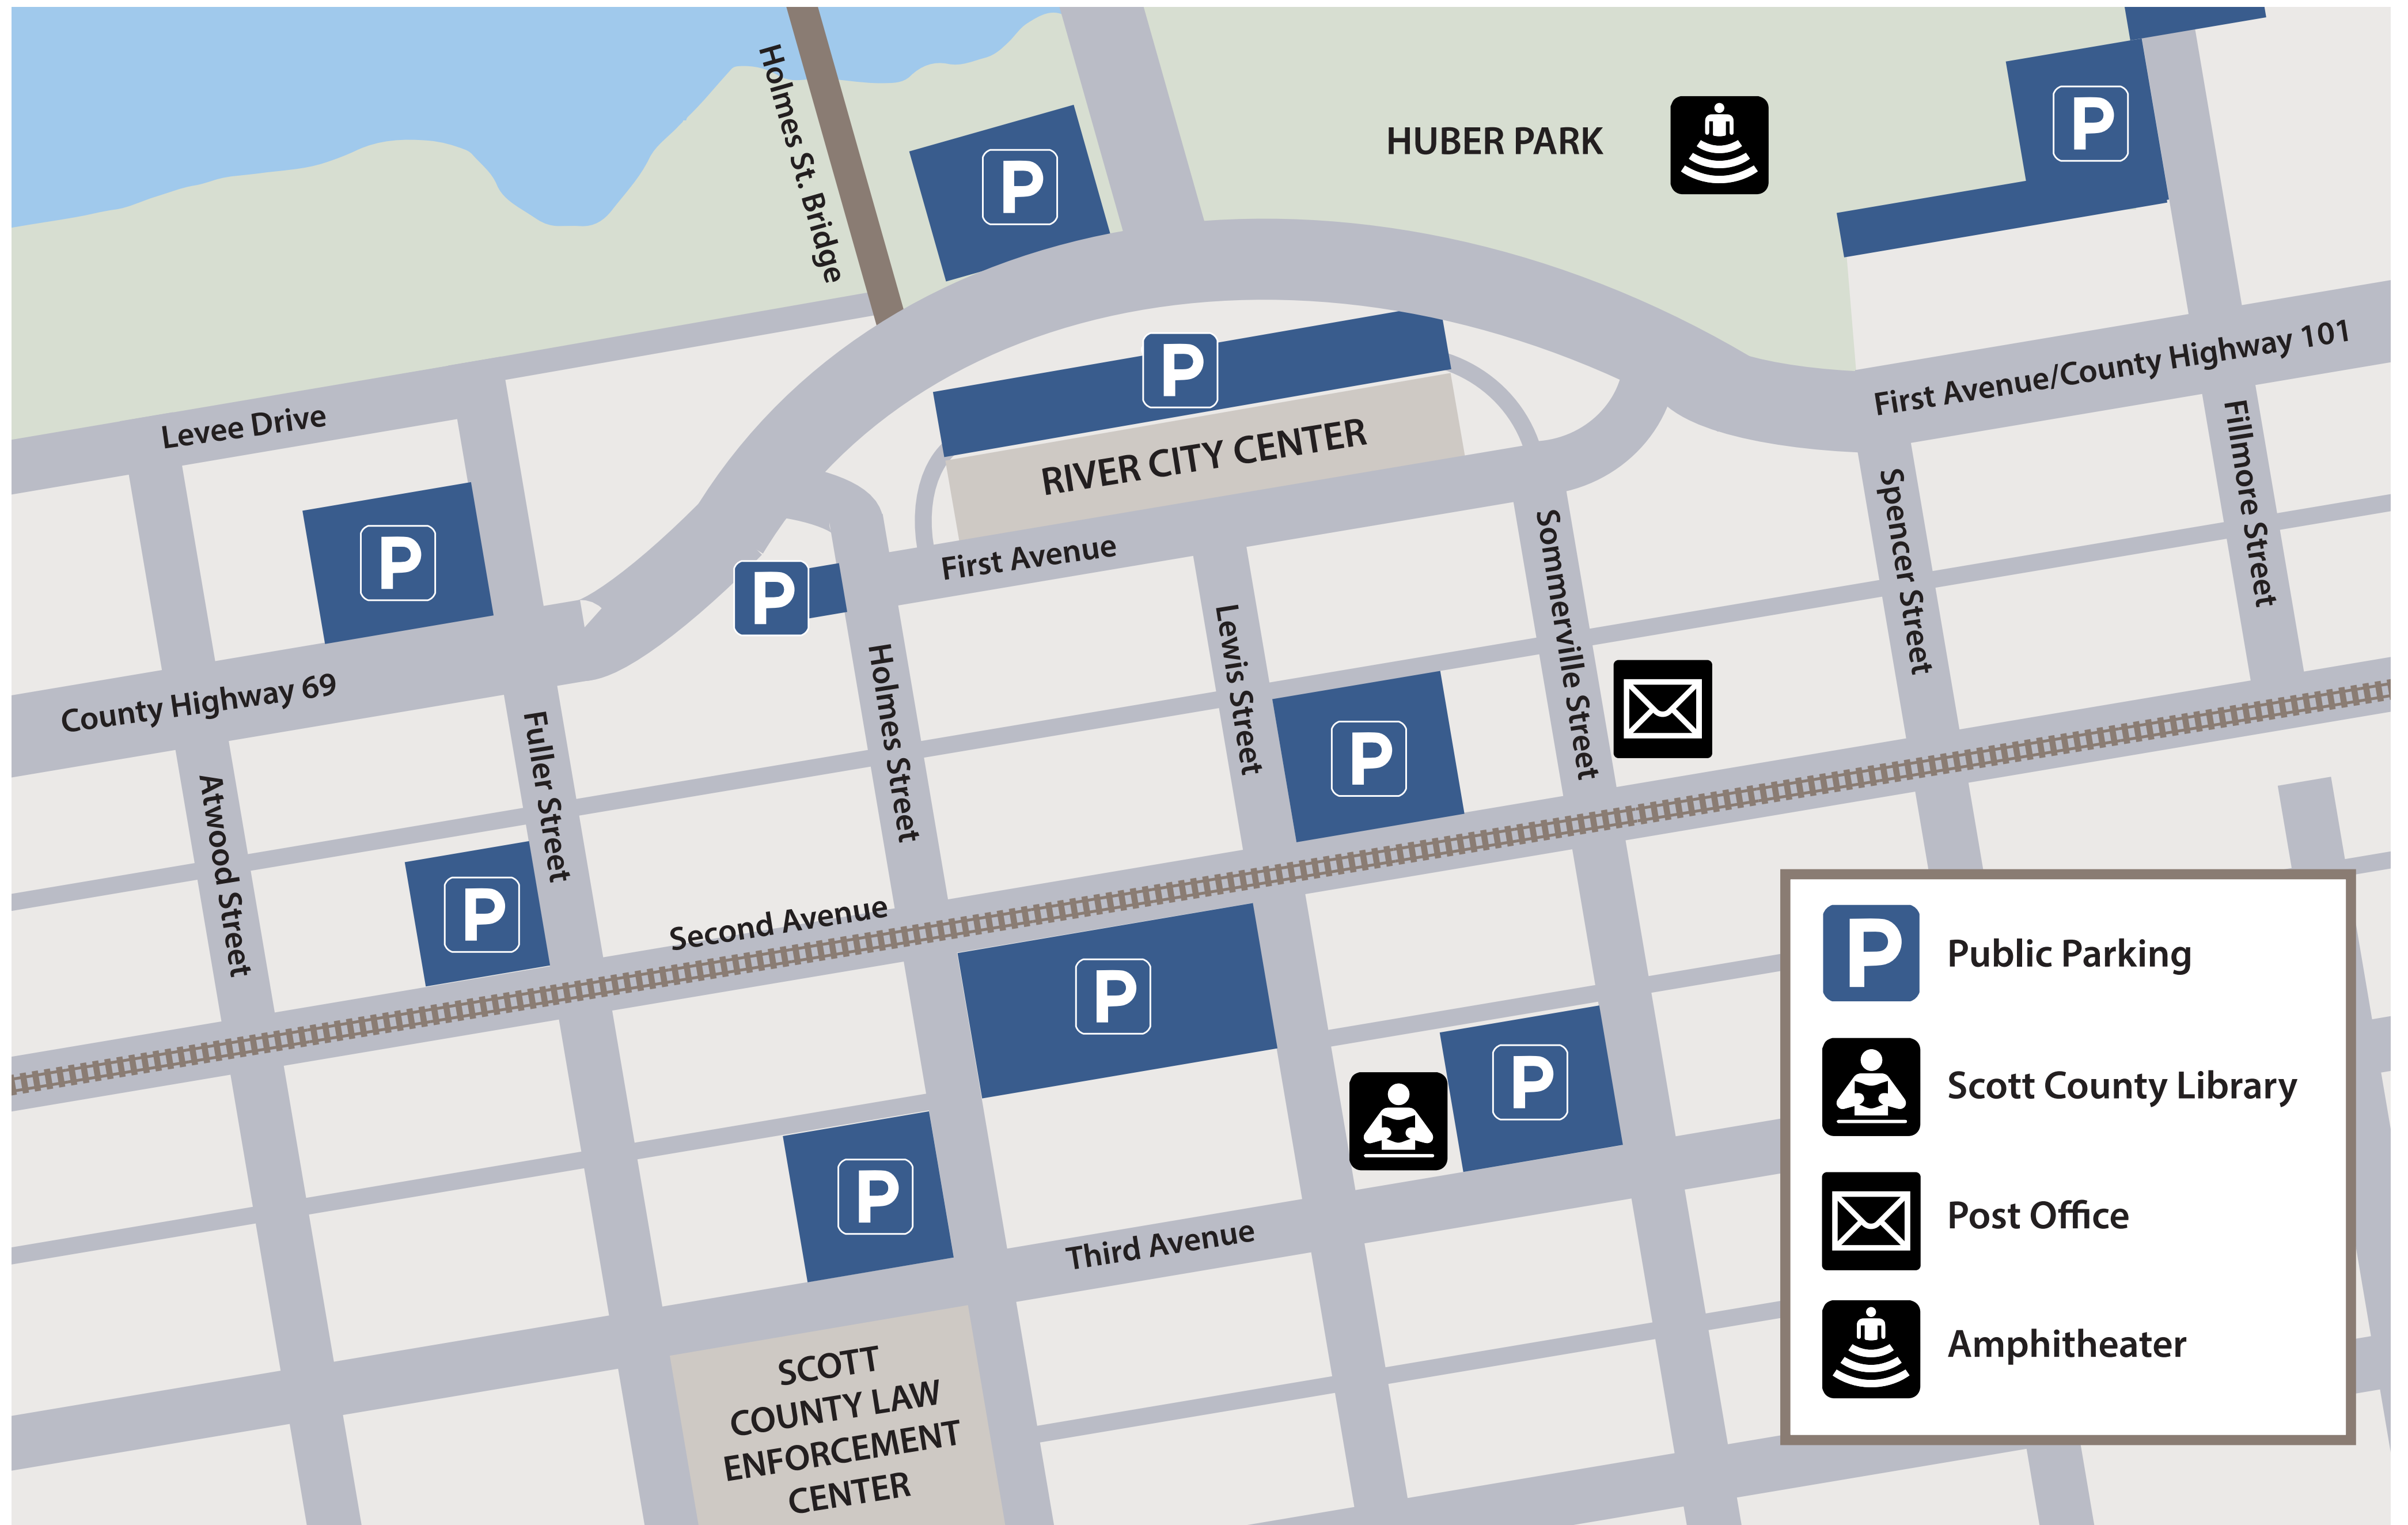

Downtown Shakopee Parking Map

INNOVATING. ENTERTAINING. THRIVING.

City of Shakopee | 485 Gorman St., Shakopee MN 55379
952-233-9300 | www.ShakopeeMN.gov

Downtown Shakopee Parking Map - v4.29.22