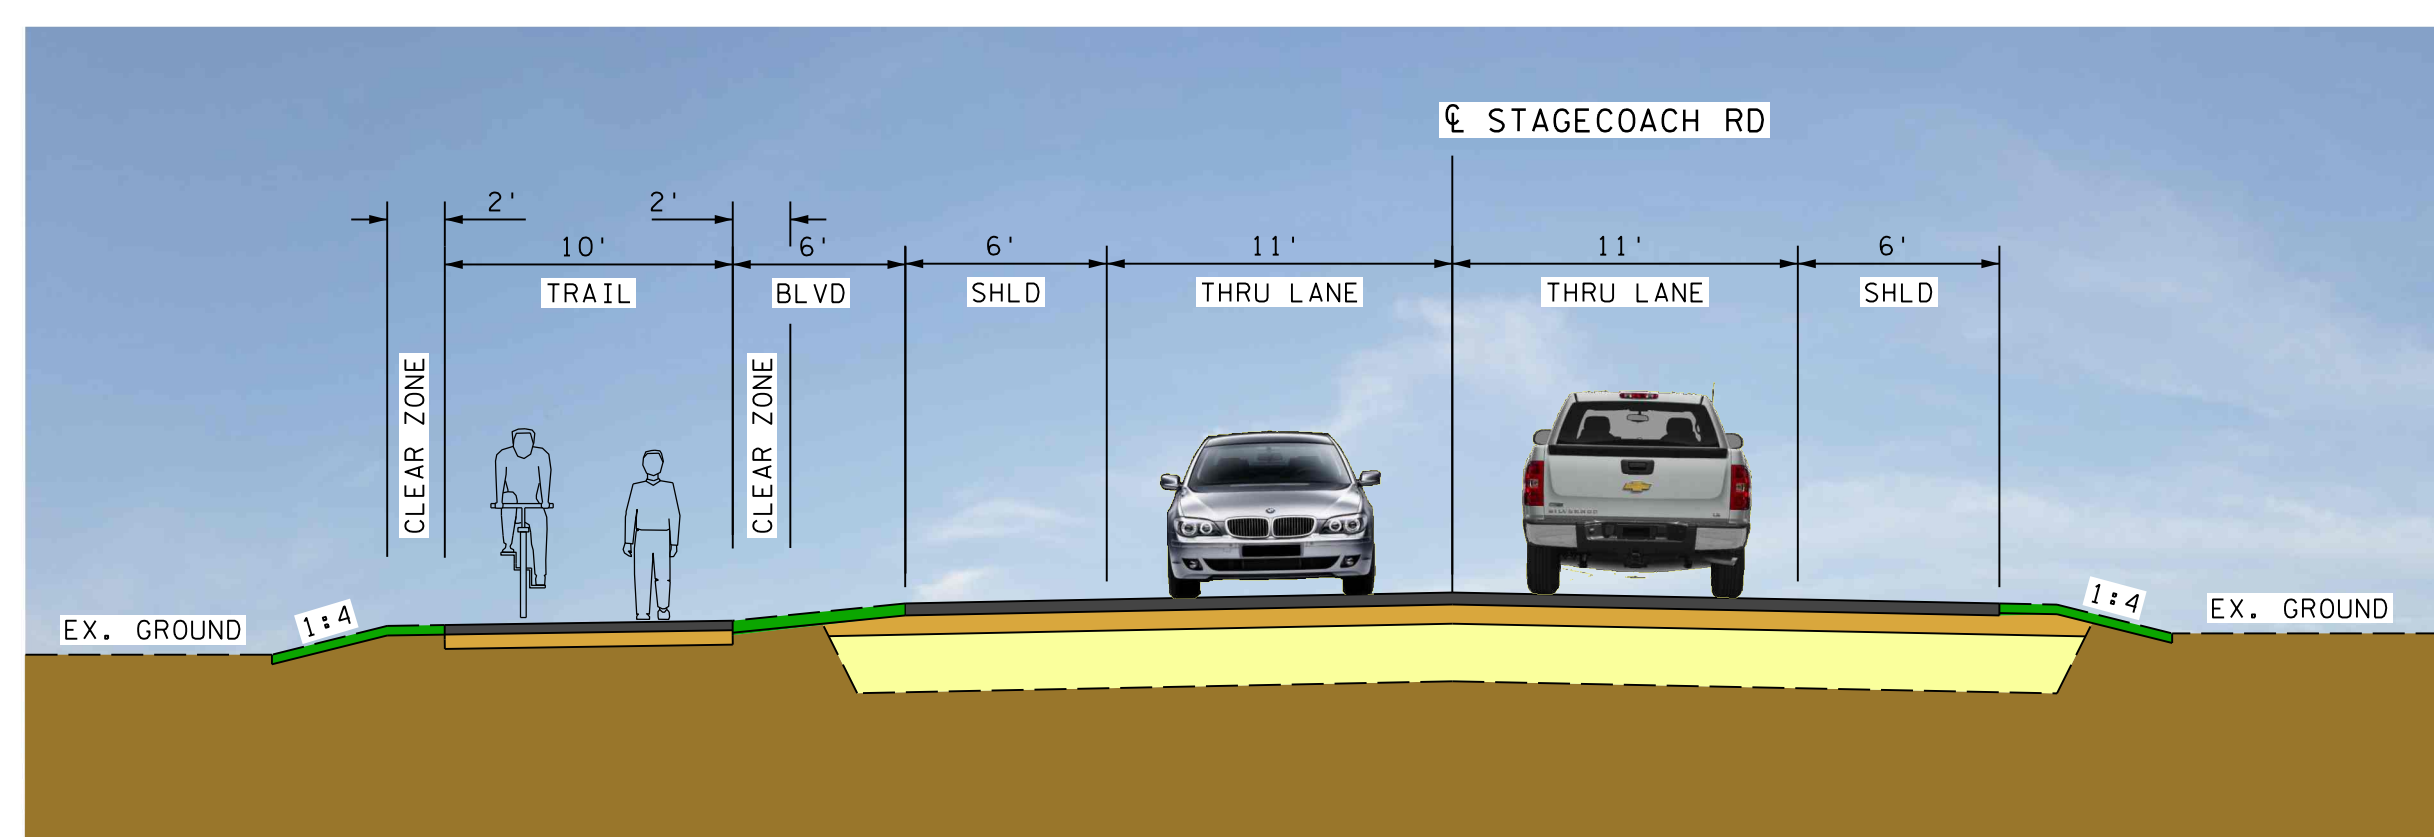

Stagecoach Road Improvements

City of Shakopee, Minnesota

SCALE IN FEET
0 100 200

December 2022

Alternative 1 - Off Street Trail

Urban Typical Section

Rural Typical Section