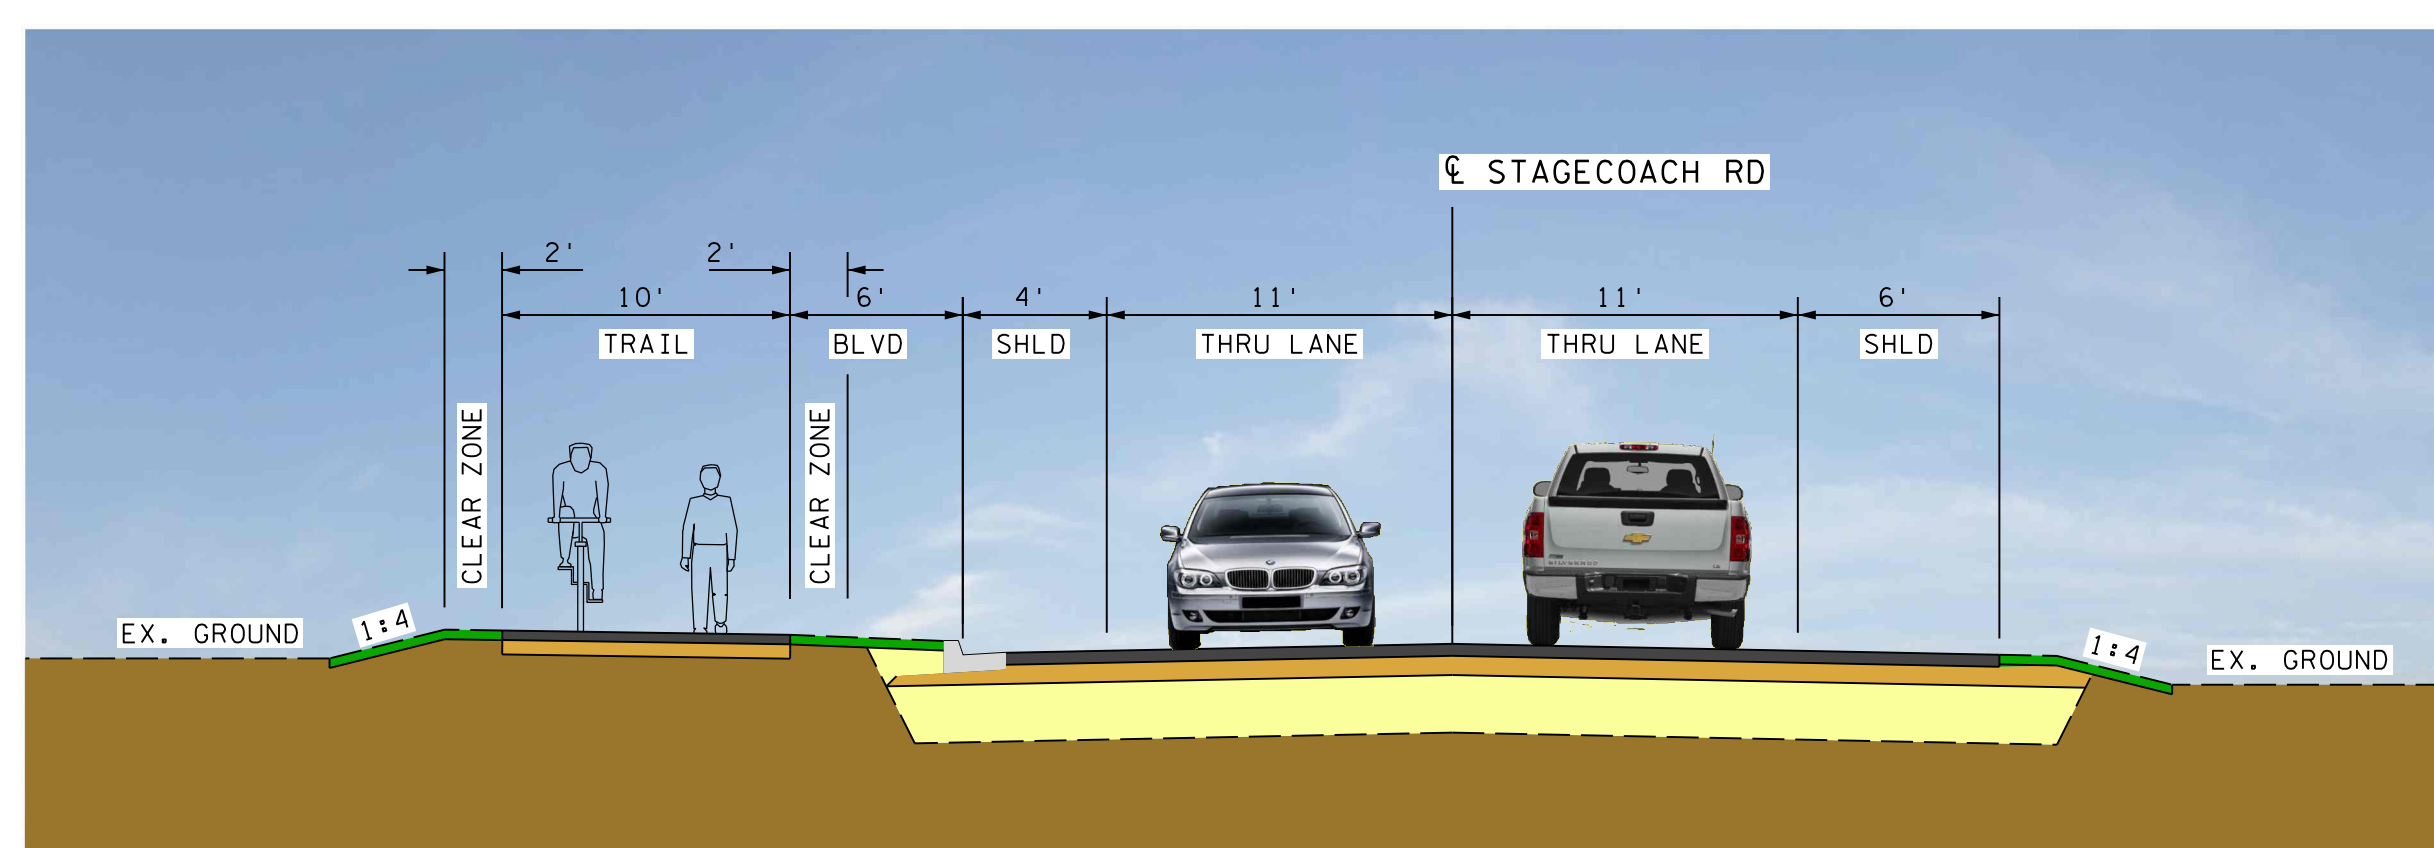

Stagecoach Road Improvements

City of Shakopee, Minnesota

SCALE IN FEET
0 100 200

December 2022

Alternative 1 - Off Street Trail

Urban Typical Section

Rural Typical Section