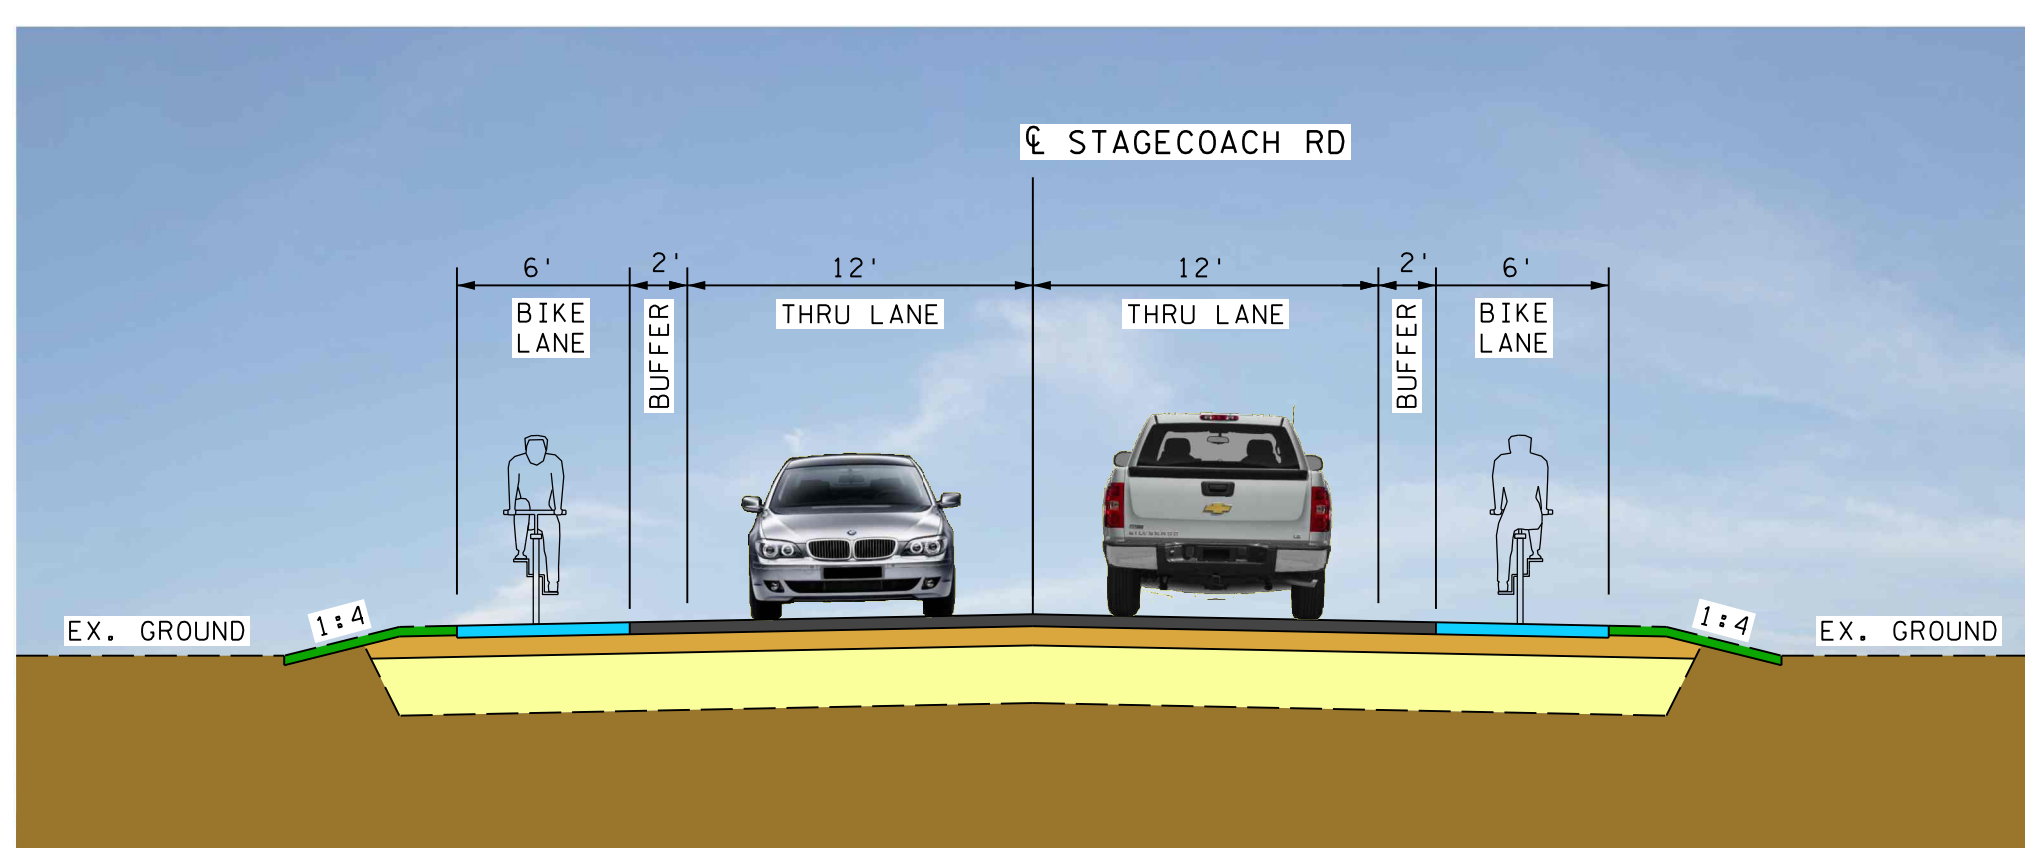

Stagecoach Road Improvements
City of Shakopee, Minnesota

SCALE IN FEET
0 100 200

December 2022

Alternative 2 - On Street Trail

Rural Typical Section