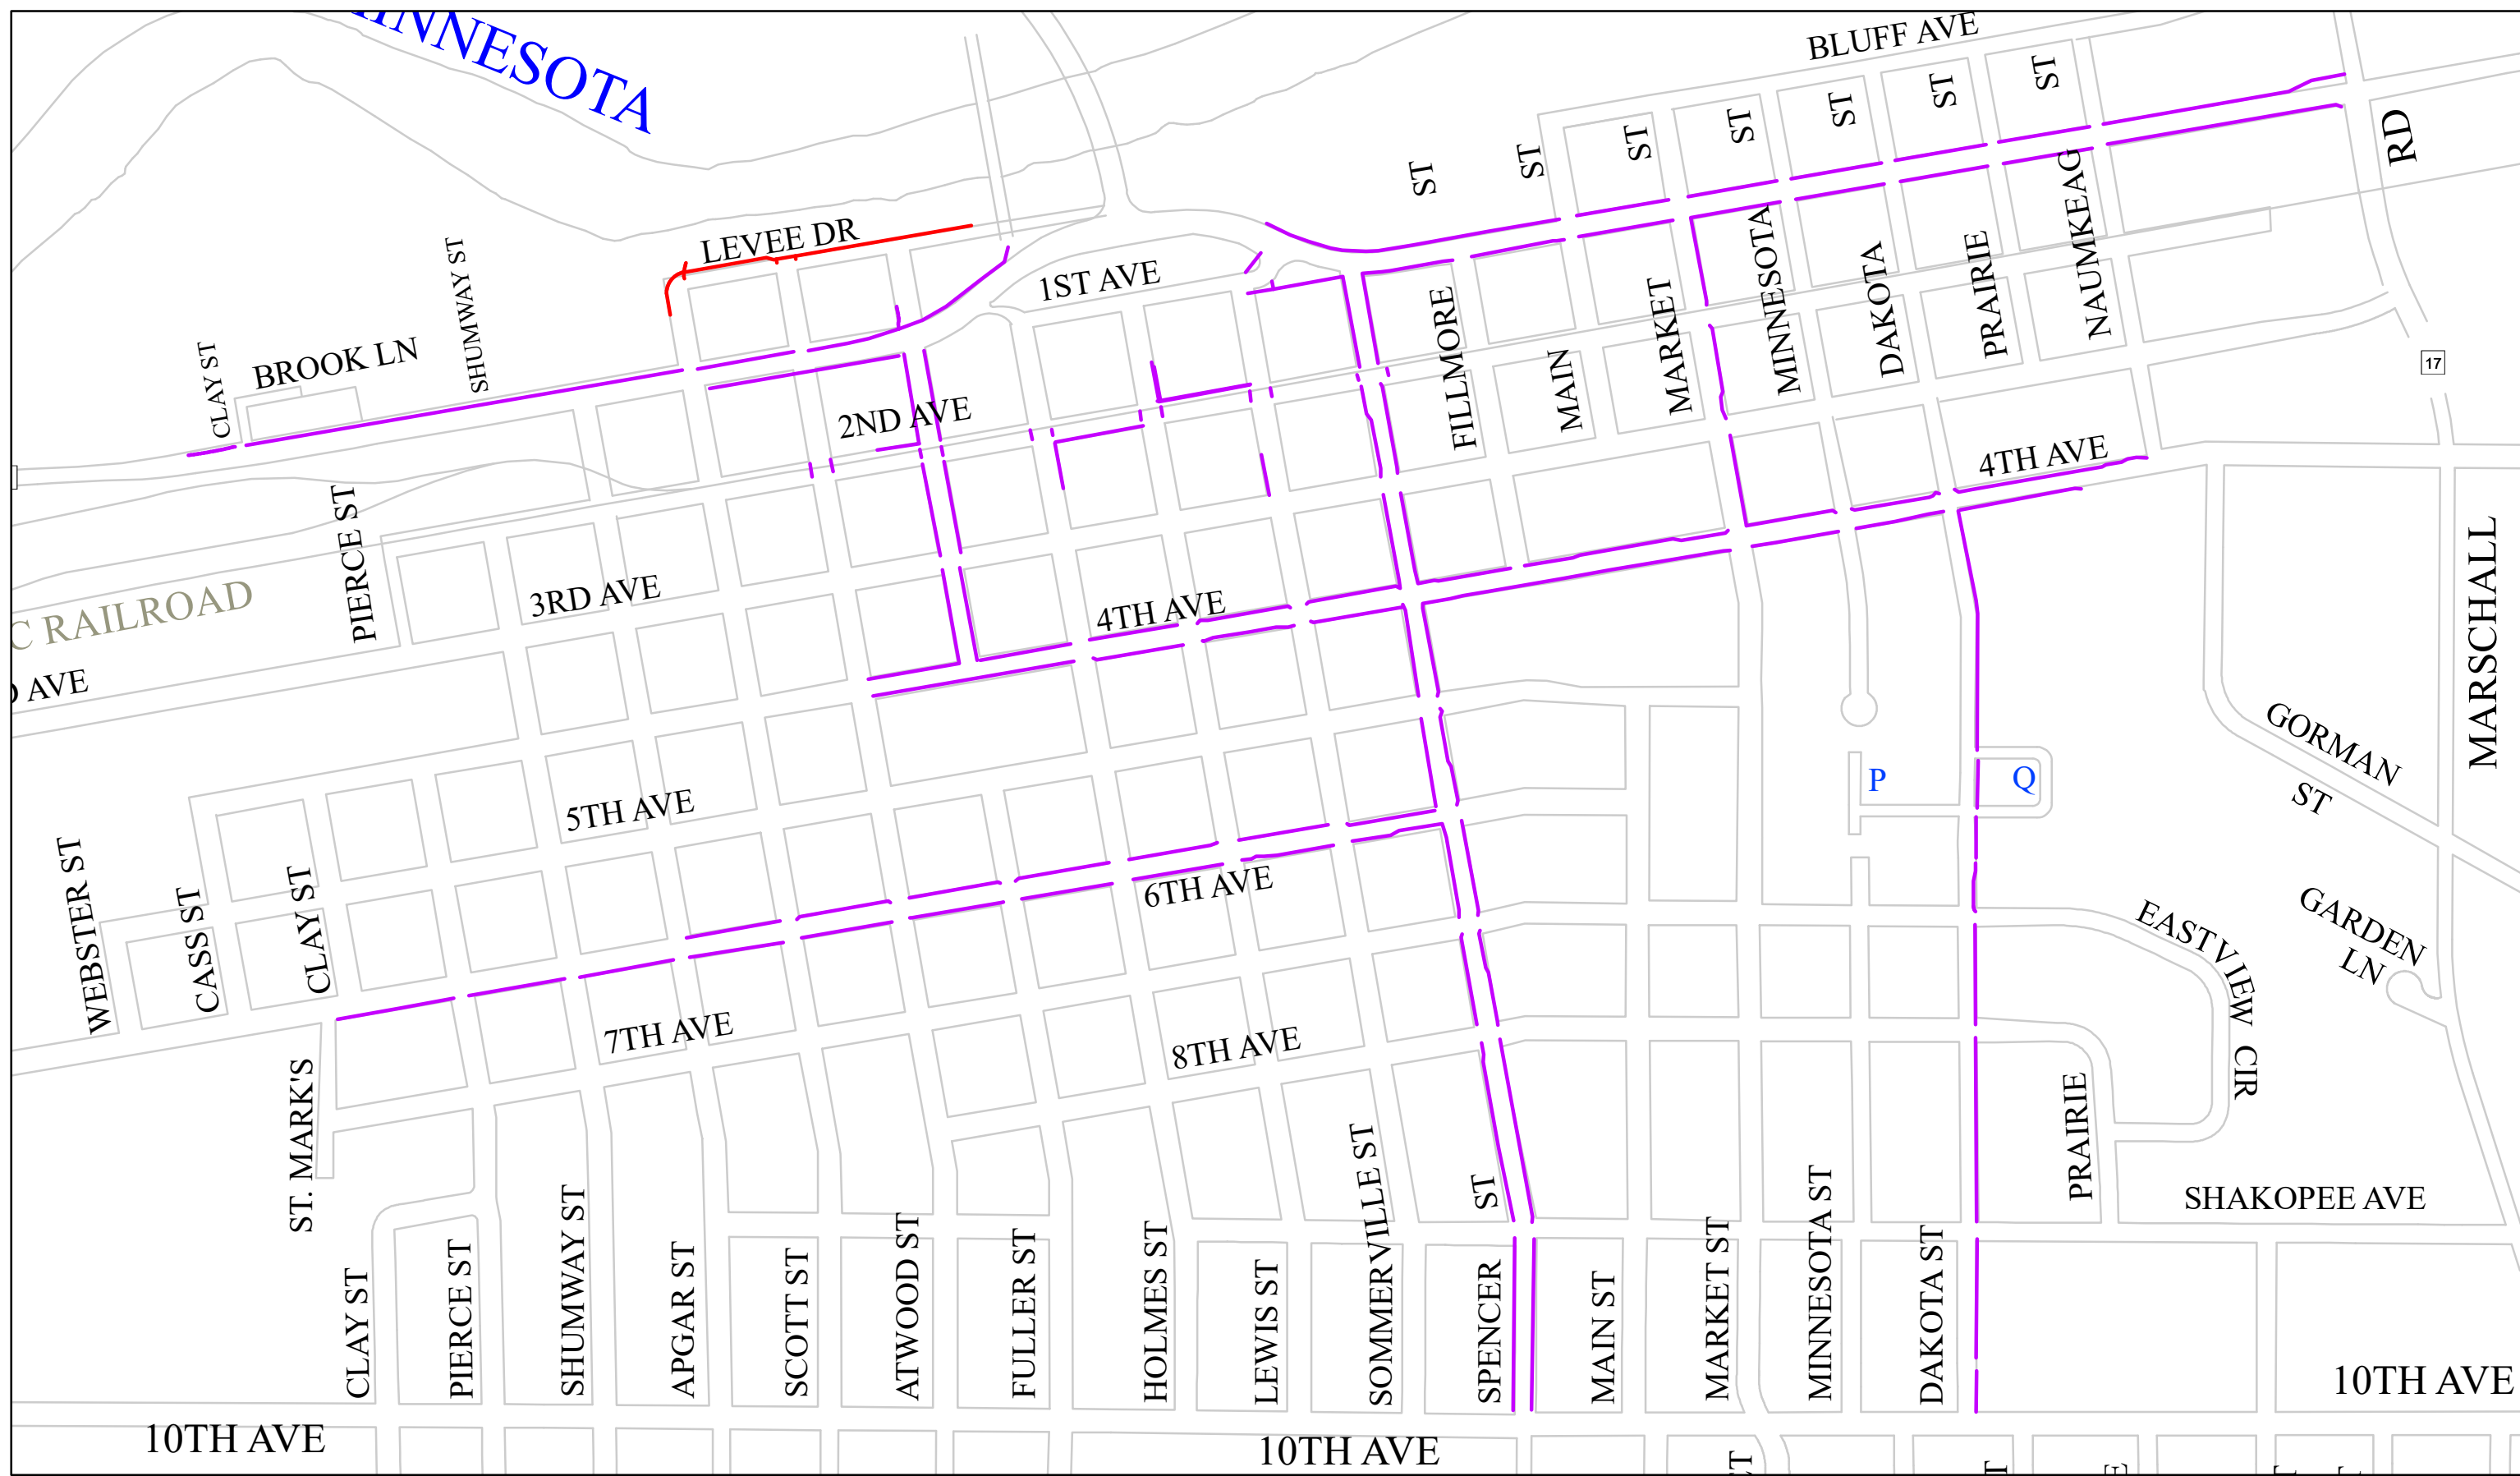

**2022 / 2023 Sidewalk and Trail
Snow Plowing Map**

Total Sidewalk/Trail : 180.4 miles	— Proposed Route Additions (3.1 miles)
Total Plowed : 92.1 miles	— Plowed Sidewalk (34.9 miles)
	— Plowed Trail (57.2 miles)
	— Sidewalk Not Plowed
	— Trail Not Plowed

SIDEWALK AND TRAIL SNOW PLOW ROUTE 1

11.7 MILES (Dean Bisek)

SIDEWALK AND TRAIL SNOW PLOW ROUTE 2

10.0 MILES (Keith Weckman)

SIDEWALK AND TRAIL SNOW PLOW ROUTE 3

13.5 MILES (Jesse Friendshuh)

SIDEWALK AND TRAIL SNOW PLOW ROUTE 4
7.4 MILES (Seasonal)

SIDEWALK AND TRAIL SNOW PLOW ROUTE 6

18.9 MILES (Tyler Menden)

SIDEWALK AND TRAIL SNOW PLOW ROUTE 7

11.3 MILES (Mike Frassel)

SIDEWALK AND TRAIL SNOW PLOW ROUTE 8

16.5 MILES (Scott Blom)