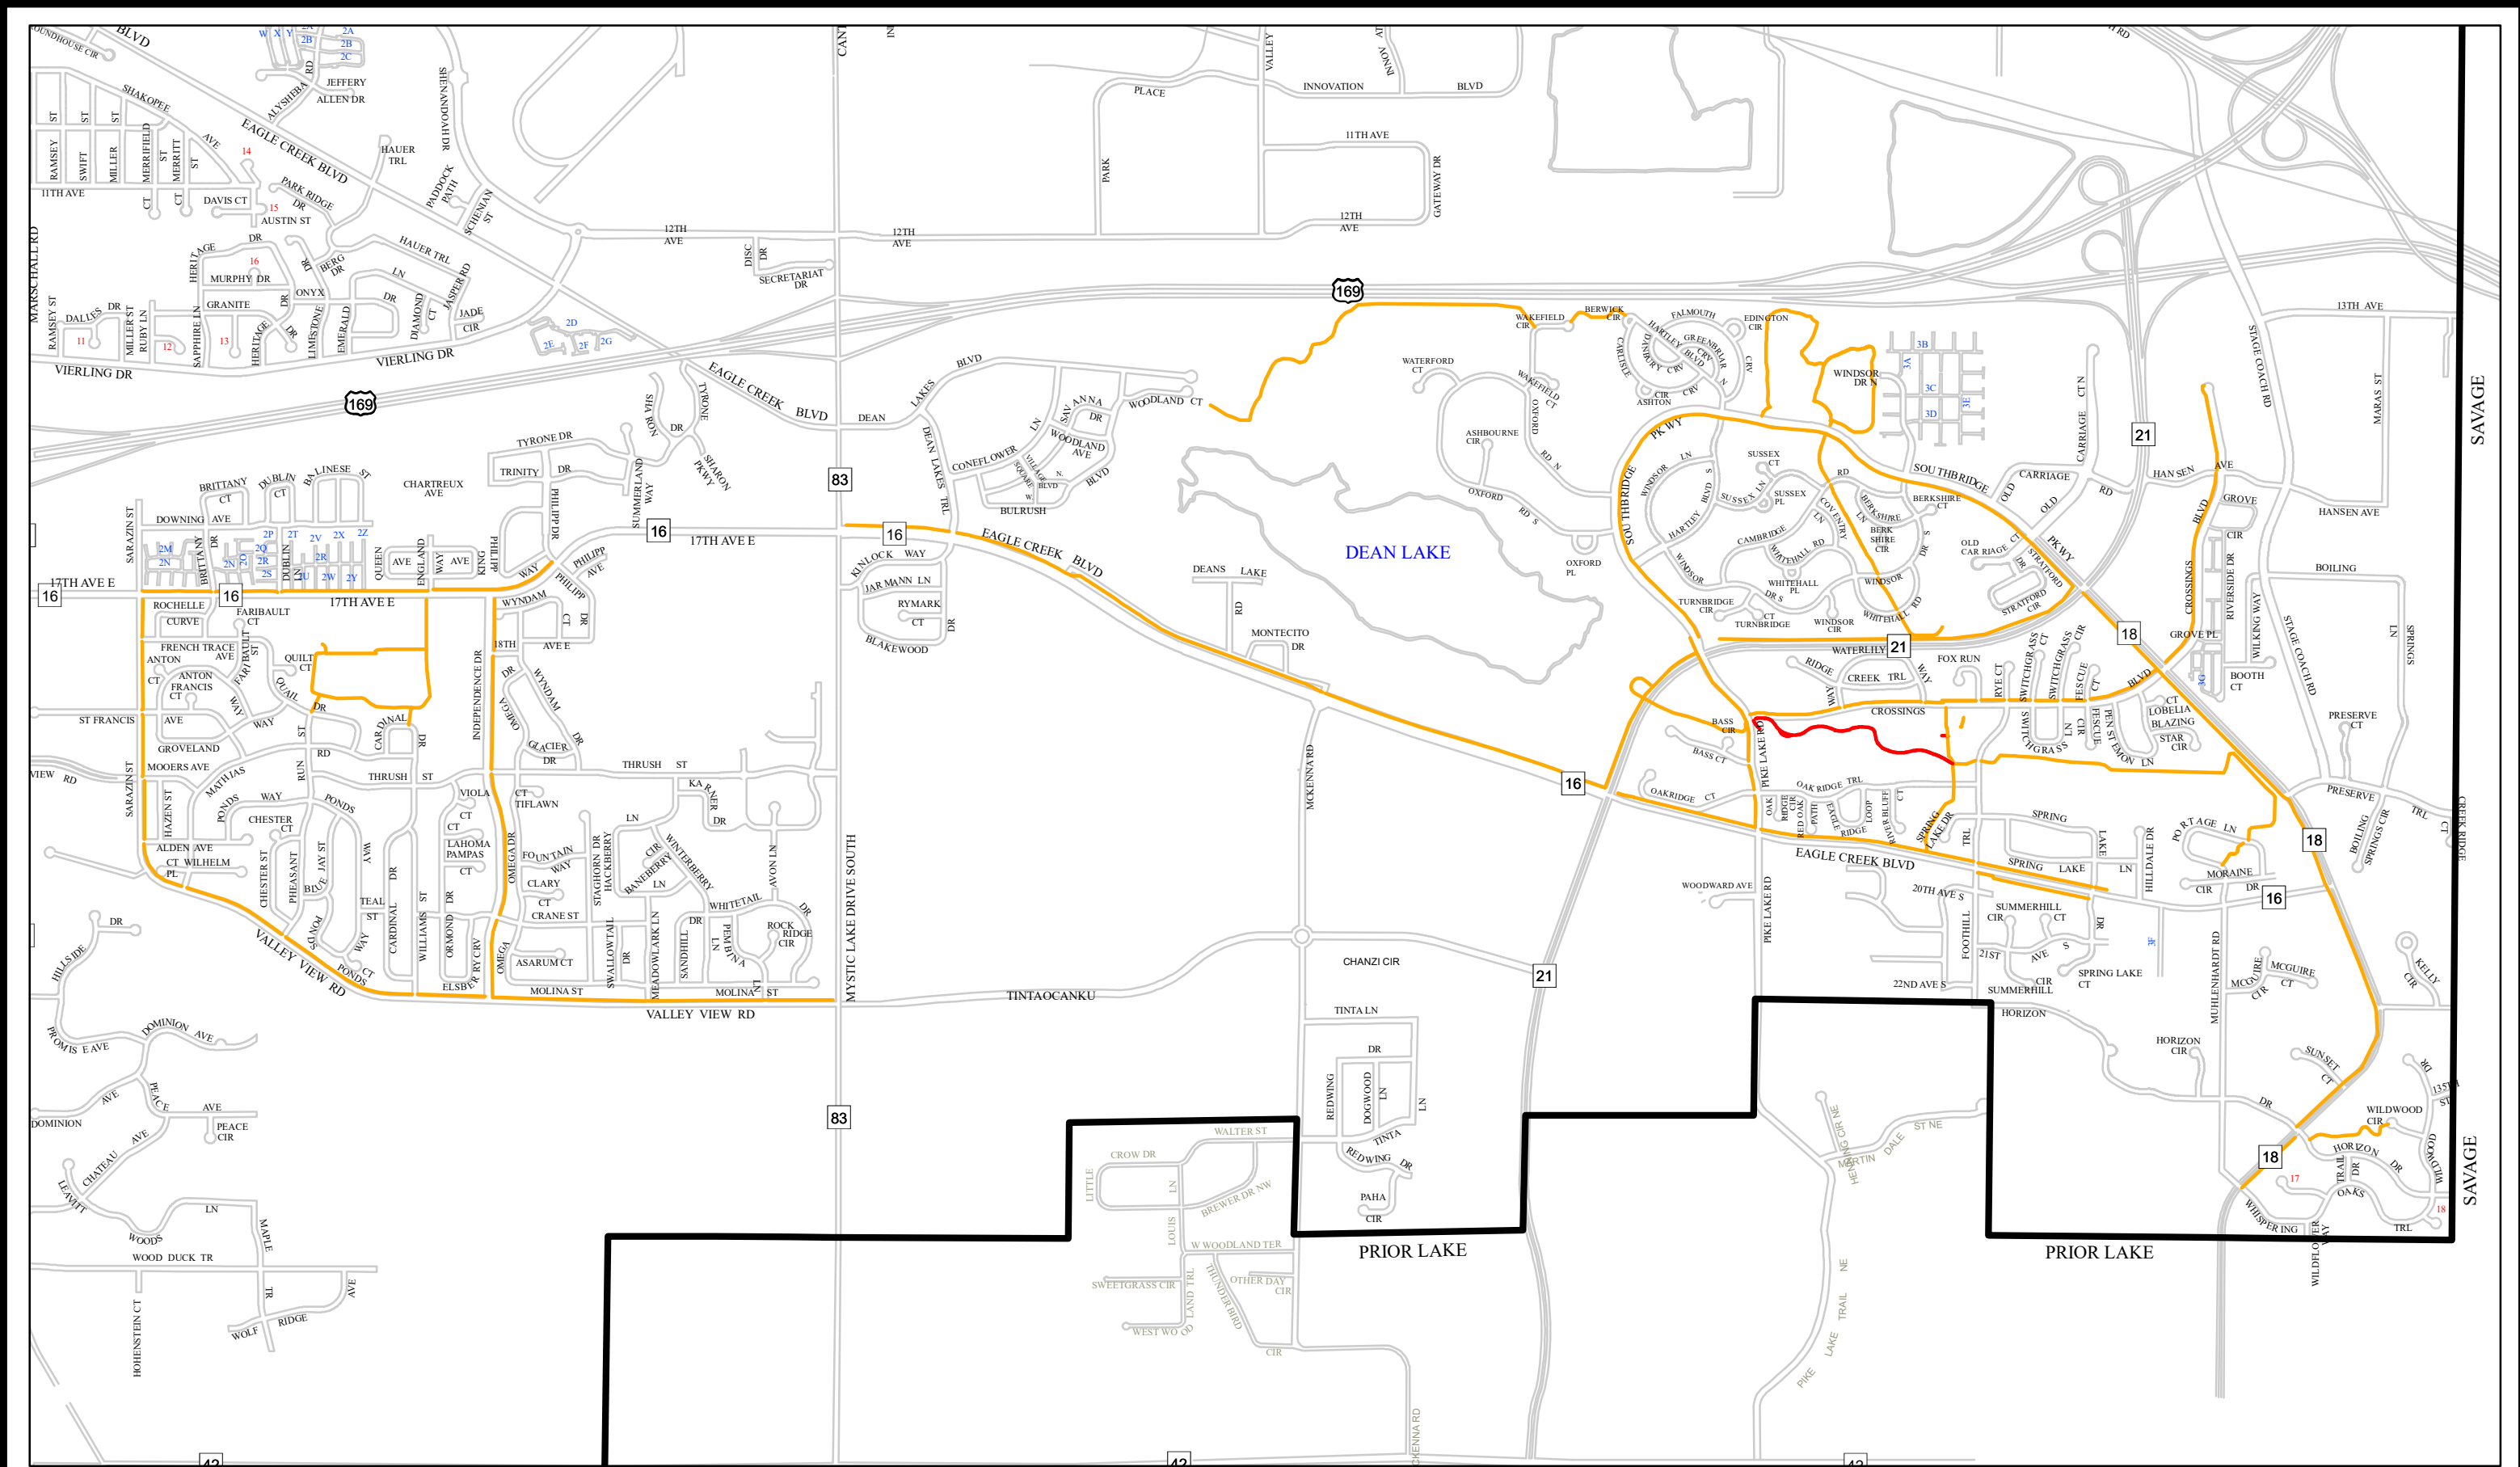

**2022 / 2023 Sidewalk and Trail
Snow Plowing Map**

Total Sidewalk/Trail : 180.4 miles	— Proposed Route Additions (3.1 miles)
Total Plowed : 92.1 miles	— Plowed Sidewalk (34.9 miles)
	— Plowed Trail (57.2 miles)
	— Sidewalk Not Plowed
	— Trail Not Plowed

SIDEWALK AND TRAIL SNOW PLOW ROUTE 1

11.7 MILES (Dean Bisek)

SIDEWALK AND TRAIL SNOW PLOW ROUTE 2

10.0 MILES (Keith Weckman)

SIDEWALK AND TRAIL SNOW PLOW ROUTE 3

13.5 MILES (Jesse Friendshuh)

SIDEWALK AND TRAIL SNOW PLOW ROUTE 4
7.4 MILES (Seasonal)

SIDEWALK AND TRAIL SNOW PLOW ROUTE 6

18.9 MILES (Tyler Menden)

SIDEWALK AND TRAIL SNOW PLOW ROUTE 7

11.3 MILES (Mike Frassel)

SIDEWALK AND TRAIL SNOW PLOW ROUTE 8

16.5 MILES (Scott Blom)