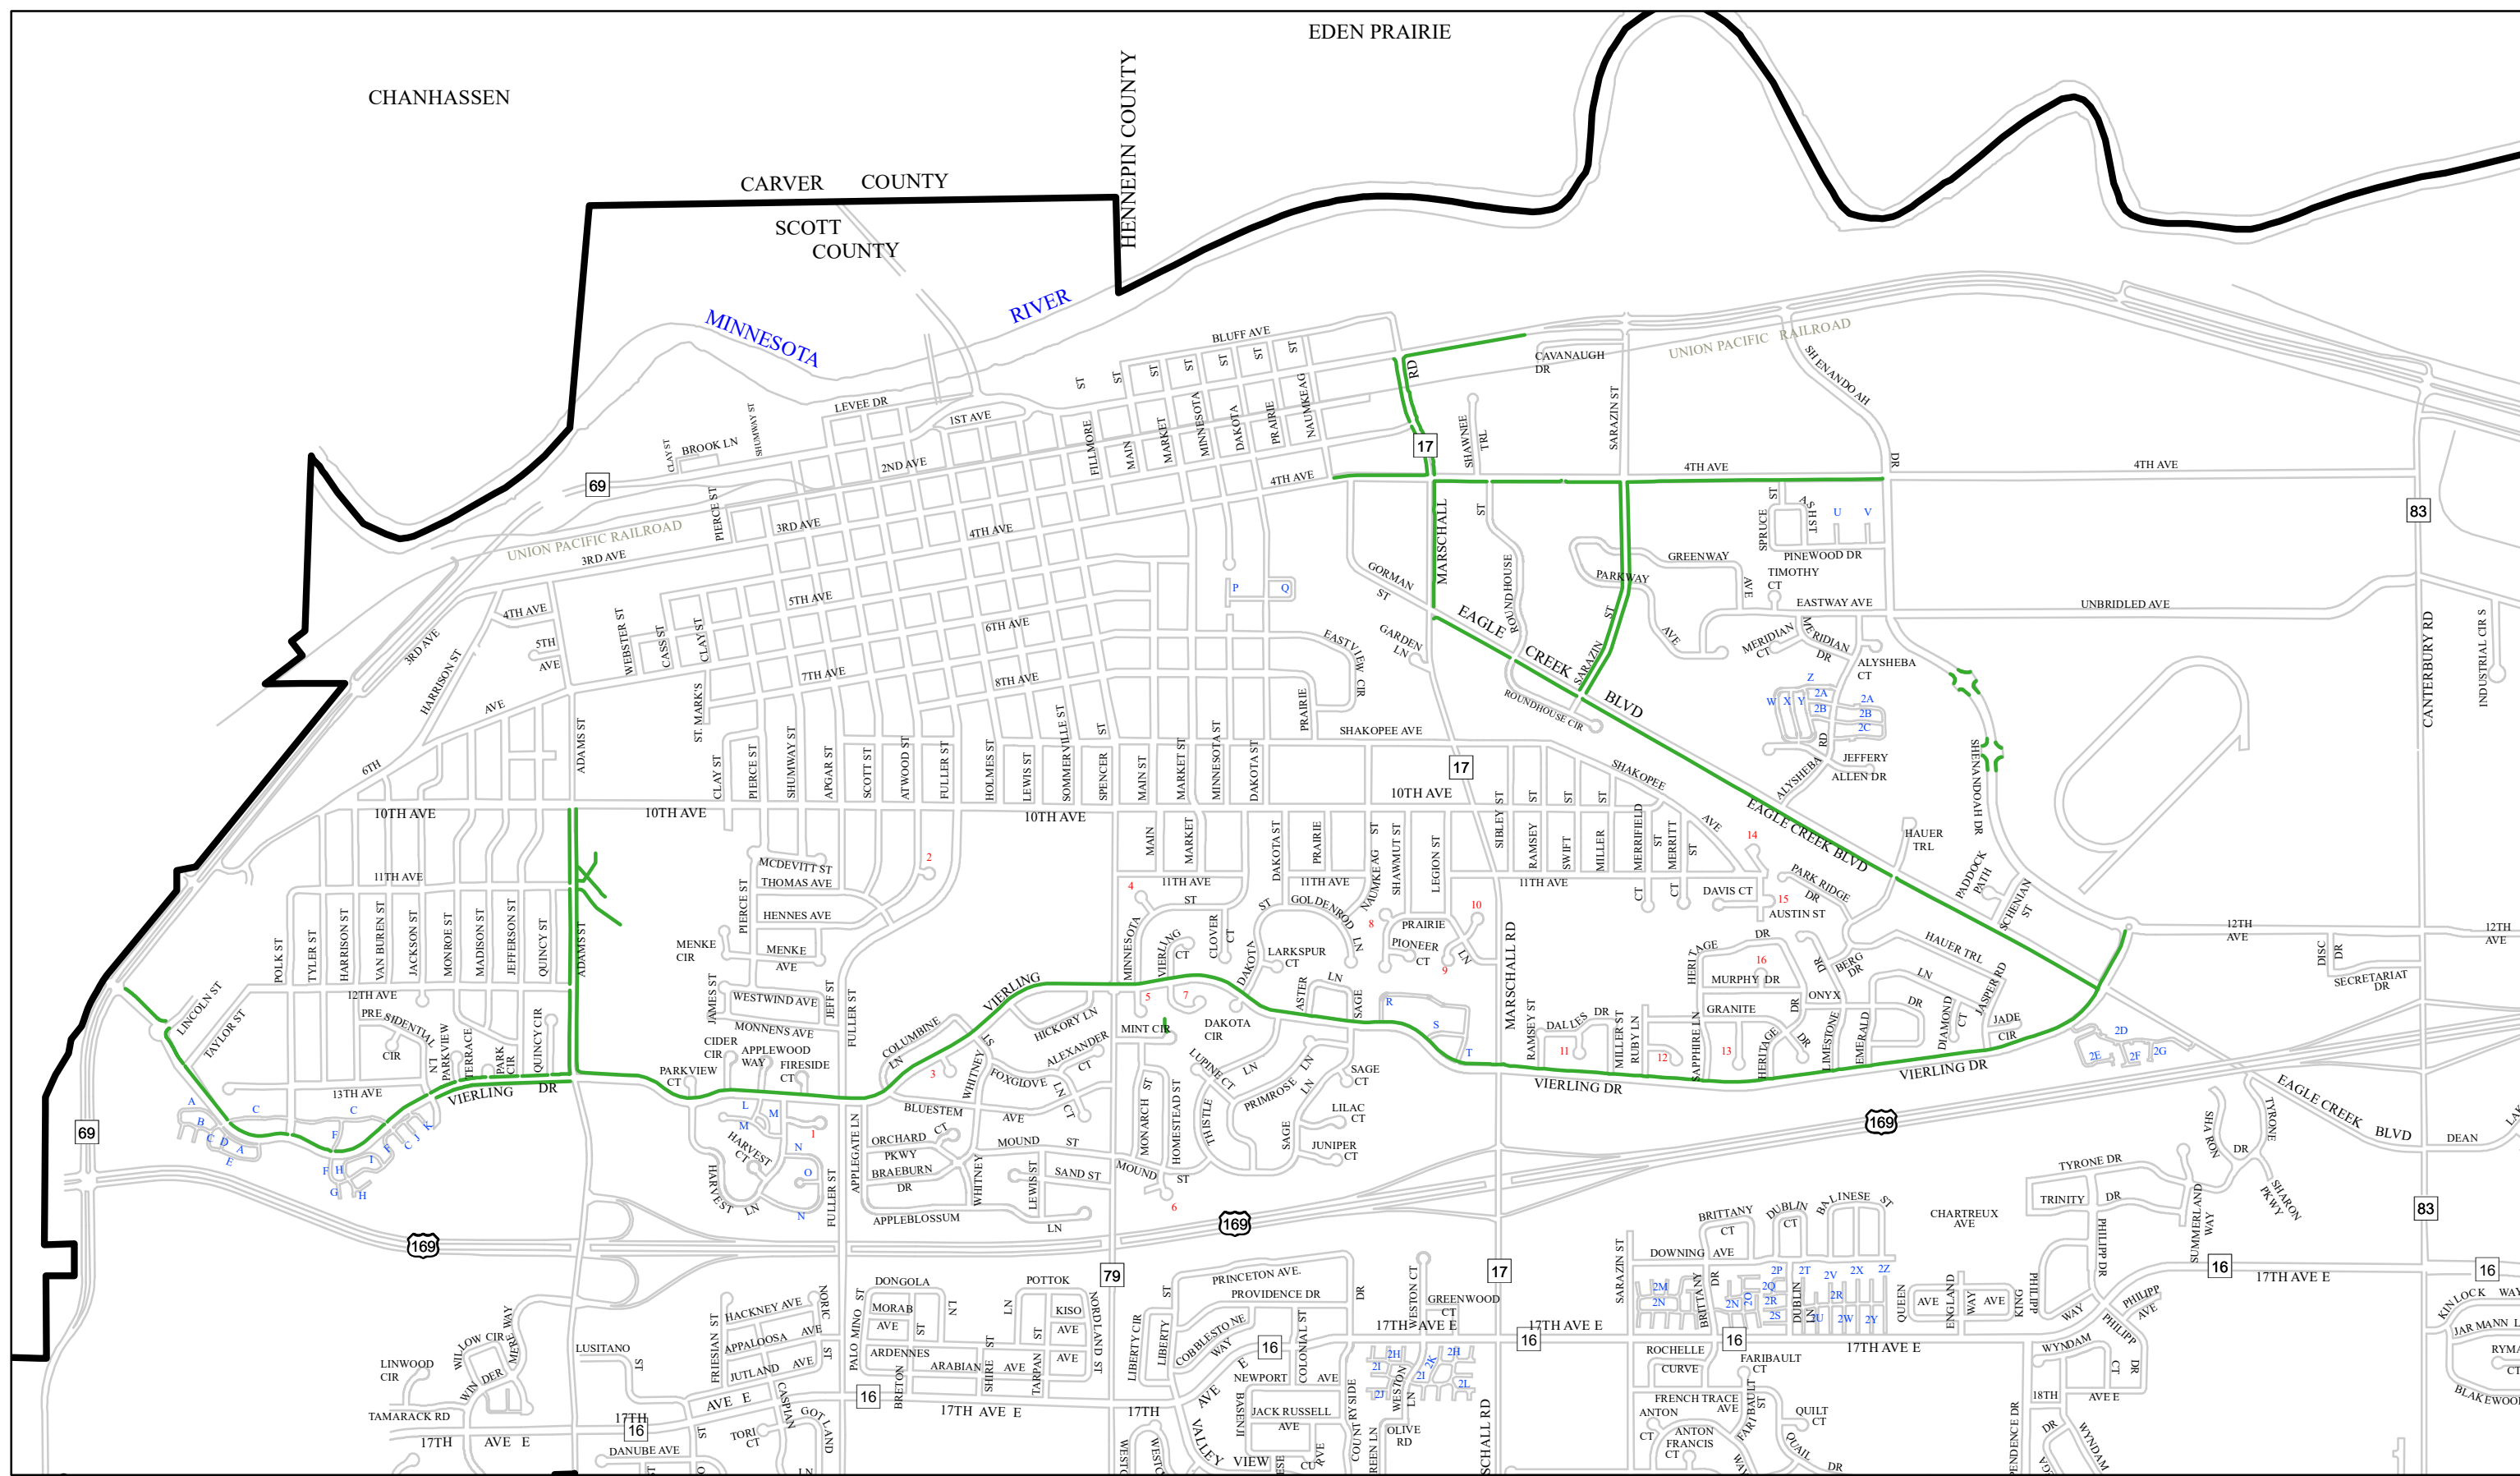

**2022 / 2023 Sidewalk and Trail
Snow Plowing Map**

Total Sidewalk/Trail : 180.4 miles	— Proposed Route Additions (3.1 miles)
Total Plowed : 92.1 miles	— Plowed Sidewalk (34.9 miles)
	— Plowed Trail (57.2 miles)
	— Sidewalk Not Plowed
	— Trail Not Plowed

SIDEWALK AND TRAIL SNOW PLOW ROUTE 1

11.7 MILES (Dean Bisek)

SIDEWALK AND TRAIL SNOW PLOW ROUTE 2

10.0 MILES (Keith Weckman)

SIDEWALK AND TRAIL SNOW PLOW ROUTE 3

13.5 MILES (Jesse Friendshuh)

SIDEWALK AND TRAIL SNOW PLOW ROUTE 4
7.4 MILES (Seasonal)

SIDEWALK AND TRAIL SNOW PLOW ROUTE 6

18.9 MILES (Tyler Menden)

SIDEWALK AND TRAIL SNOW PLOW ROUTE 7

11.3 MILES (Mike Frassel)

SIDEWALK AND TRAIL SNOW PLOW ROUTE 8

16.5 MILES (Scott Blom)