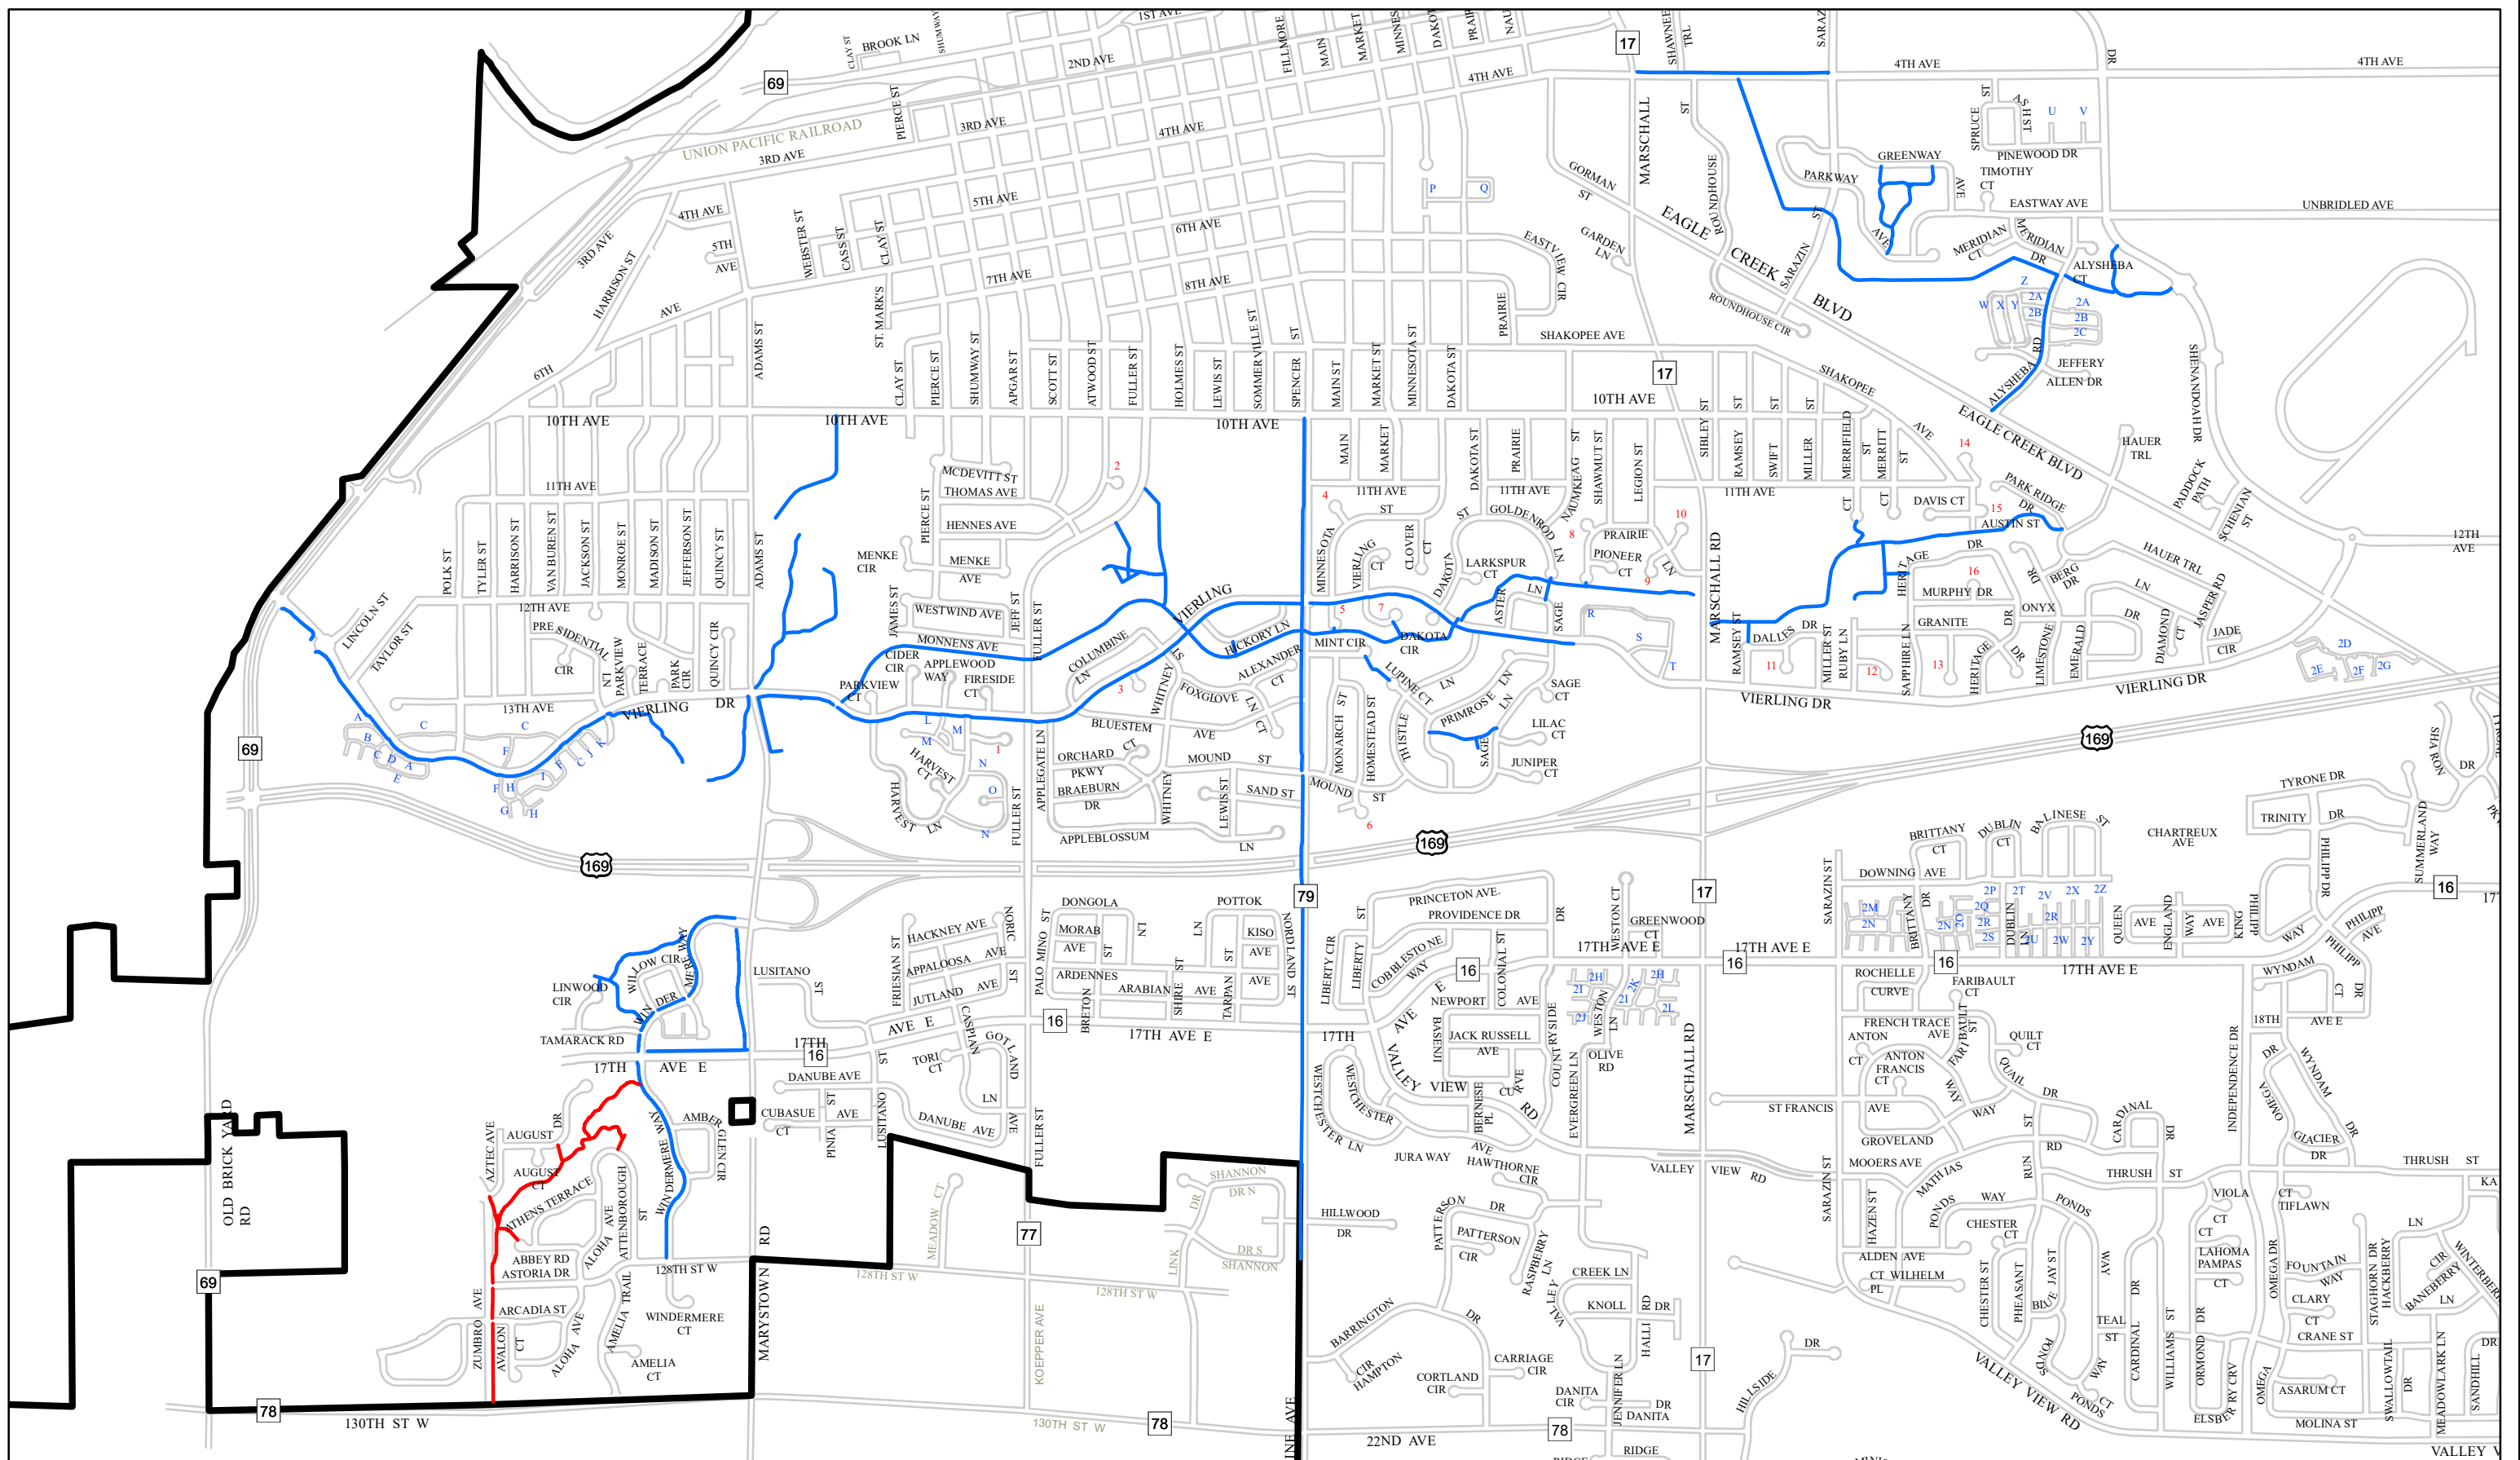

**2022 / 2023 Sidewalk and Trail
Snow Plowing Map**

Total Sidewalk/Trail : 180.4 miles	— Proposed Route Additions (3.1 miles)
Total Plowed : 92.1 miles	— Plowed Sidewalk (34.9 miles)
	— Plowed Trail (57.2 miles)
	— Sidewalk Not Plowed
	— Trail Not Plowed

SIDEWALK AND TRAIL SNOW PLOW ROUTE 1

11.7 MILES (Dean Bisek)

SIDEWALK AND TRAIL SNOW PLOW ROUTE 2

10.0 MILES (Keith Weckman)

SIDEWALK AND TRAIL SNOW PLOW ROUTE 3

13.5 MILES (Jesse Friendshuh)

SIDEWALK AND TRAIL SNOW PLOW ROUTE 4
7.4 MILES (Seasonal)

SIDEWALK AND TRAIL SNOW PLOW ROUTE 6

18.9 MILES (Tyler Menden)

SIDEWALK AND TRAIL SNOW PLOW ROUTE 7

11.3 MILES (Mike Frassel)

SIDEWALK AND TRAIL SNOW PLOW ROUTE 8

16.5 MILES (Scott Blom)