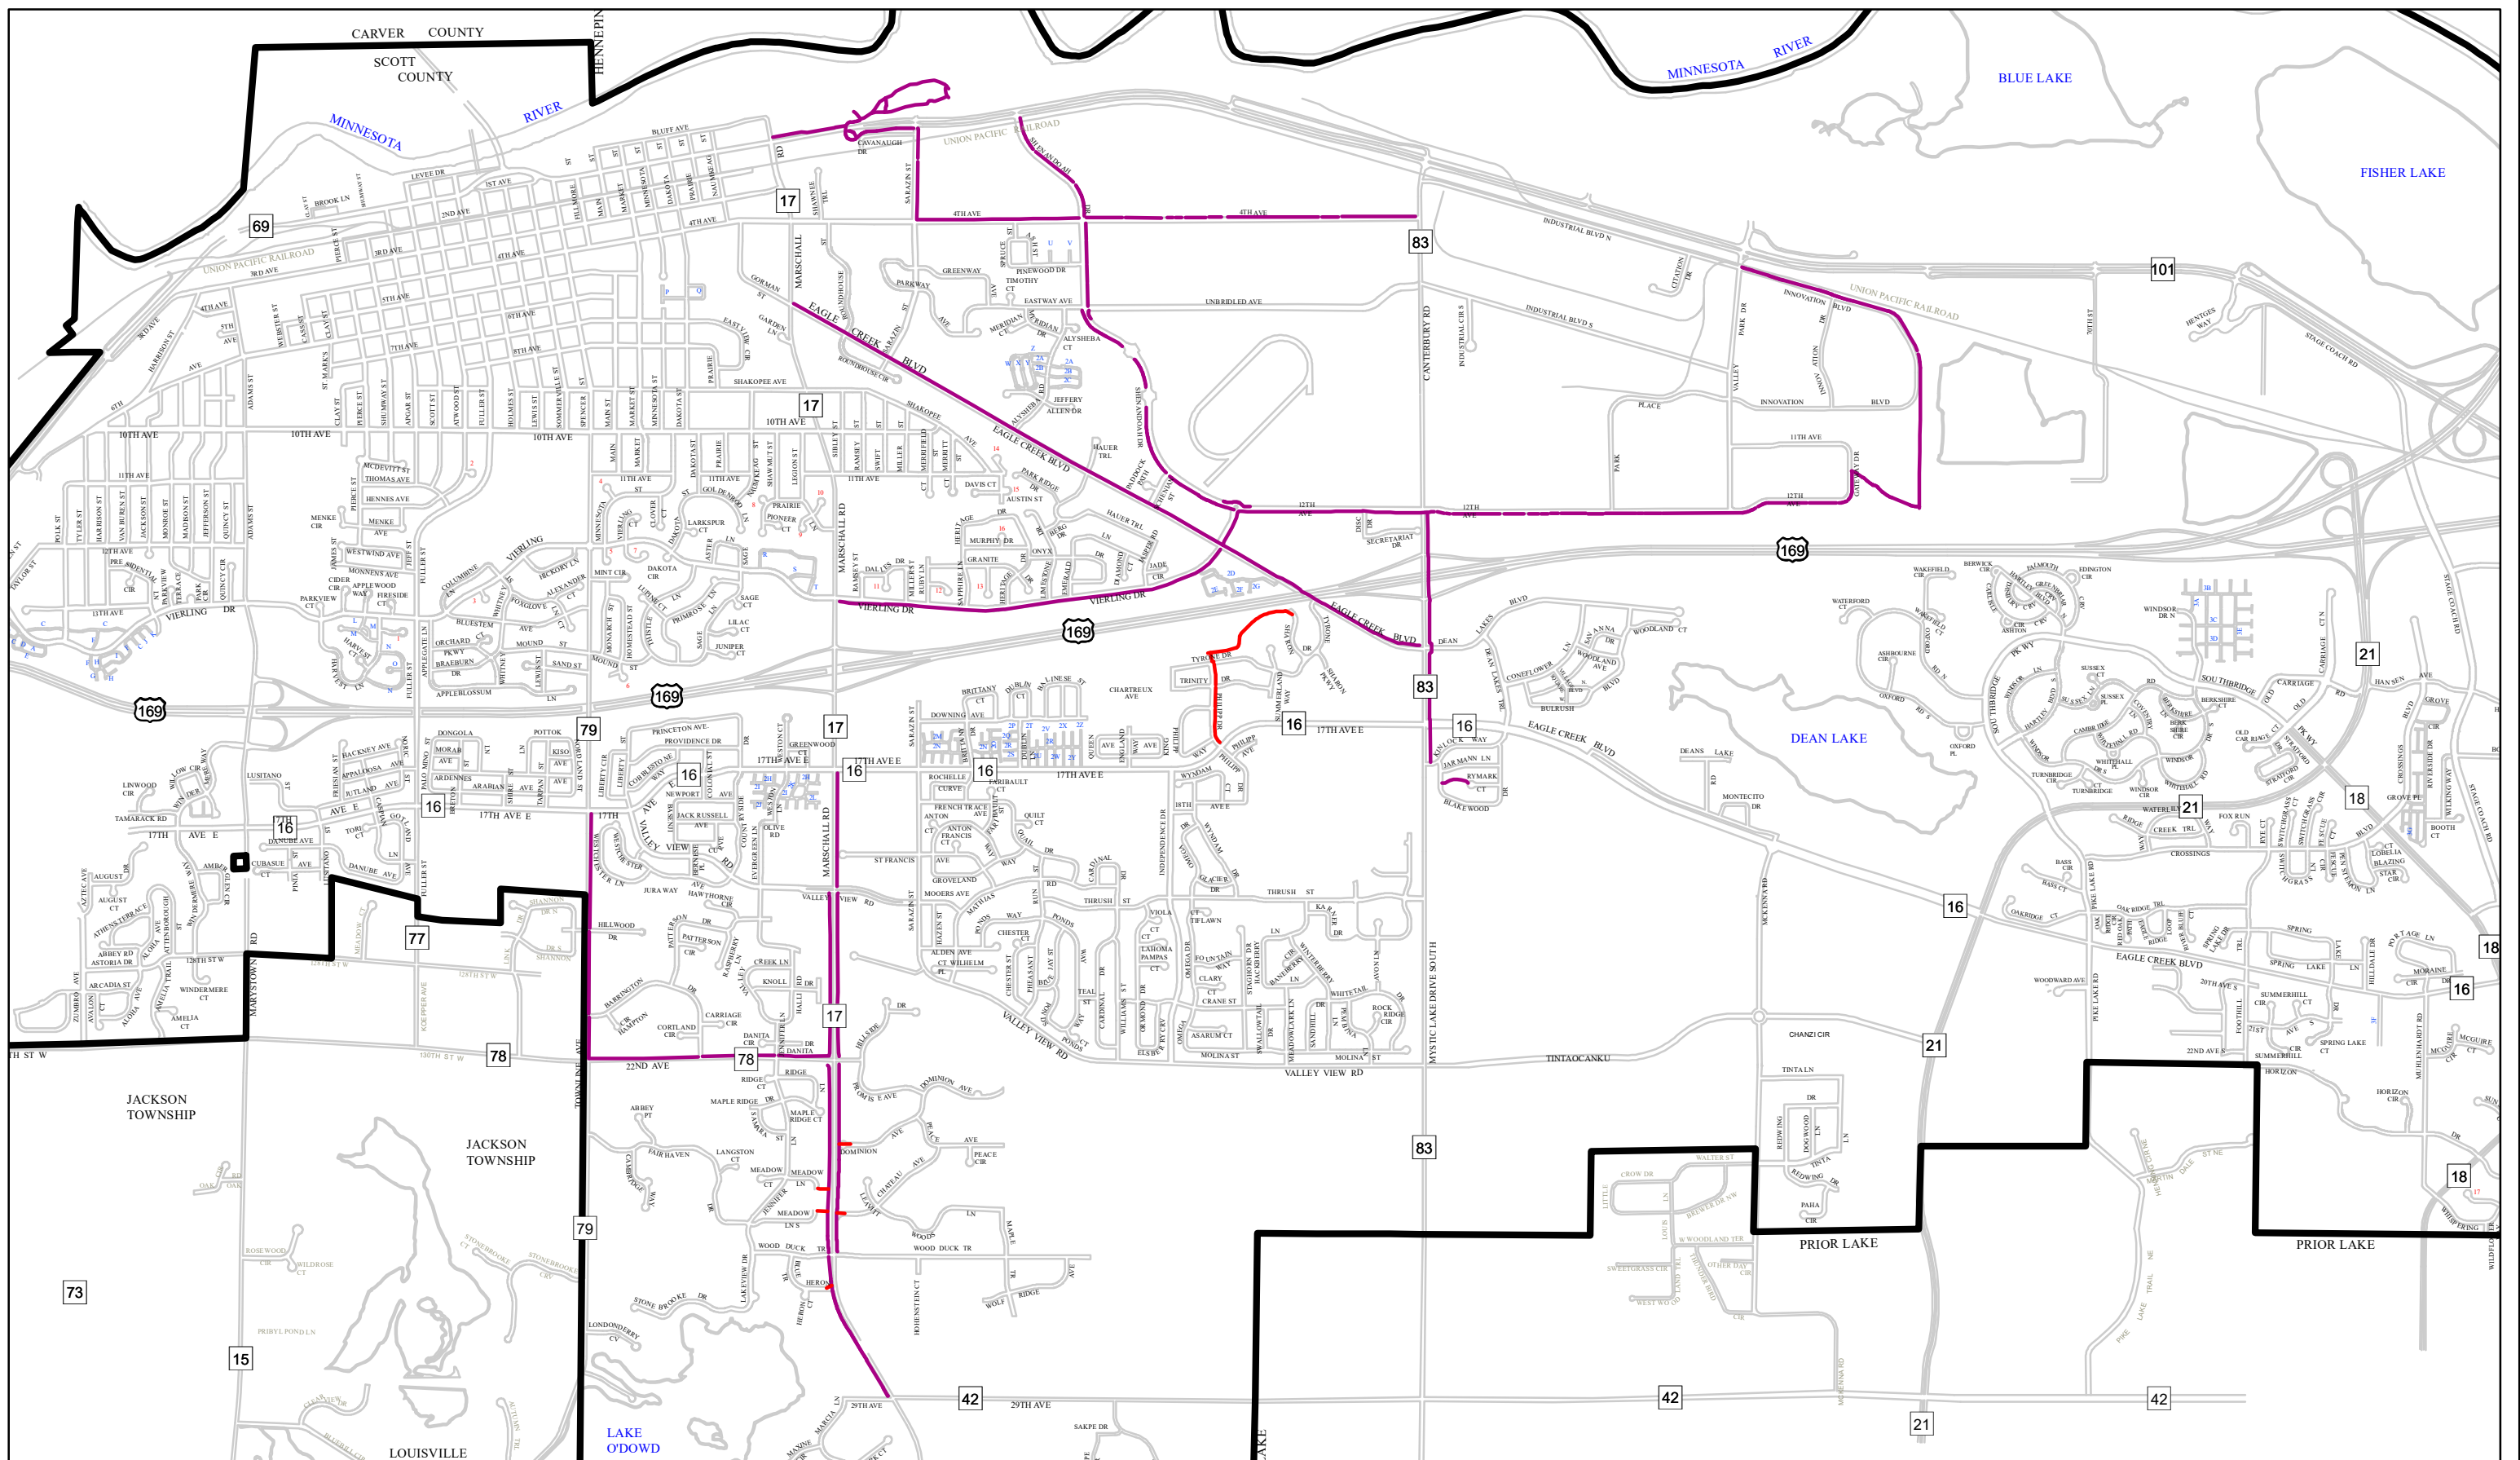

**2022 / 2023 Sidewalk and Trail
Snow Plowing Map**

Total Sidewalk/Trail : 180.4 miles	— Proposed Route Additions (3.1 miles)
Total Plowed : 92.1 miles	— Plowed Sidewalk (34.9 miles)
	— Plowed Trail (57.2 miles)
	— Sidewalk Not Plowed
	— Trail Not Plowed

SIDEWALK AND TRAIL SNOW PLOW ROUTE 1

11.7 MILES (Dean Bisek)

SIDEWALK AND TRAIL SNOW PLOW ROUTE 2

10.0 MILES (Keith Weckman)

SIDEWALK AND TRAIL SNOW PLOW ROUTE 3

13.5 MILES (Jesse Friendshuh)

SIDEWALK AND TRAIL SNOW PLOW ROUTE 4
7.4 MILES (Seasonal)

SIDEWALK AND TRAIL SNOW PLOW ROUTE 6

18.9 MILES (Tyler Menden)

SIDEWALK AND TRAIL SNOW PLOW ROUTE 7

11.3 MILES (Mike Frassel)

SIDEWALK AND TRAIL SNOW PLOW ROUTE 8

16.5 MILES (Scott Blom)