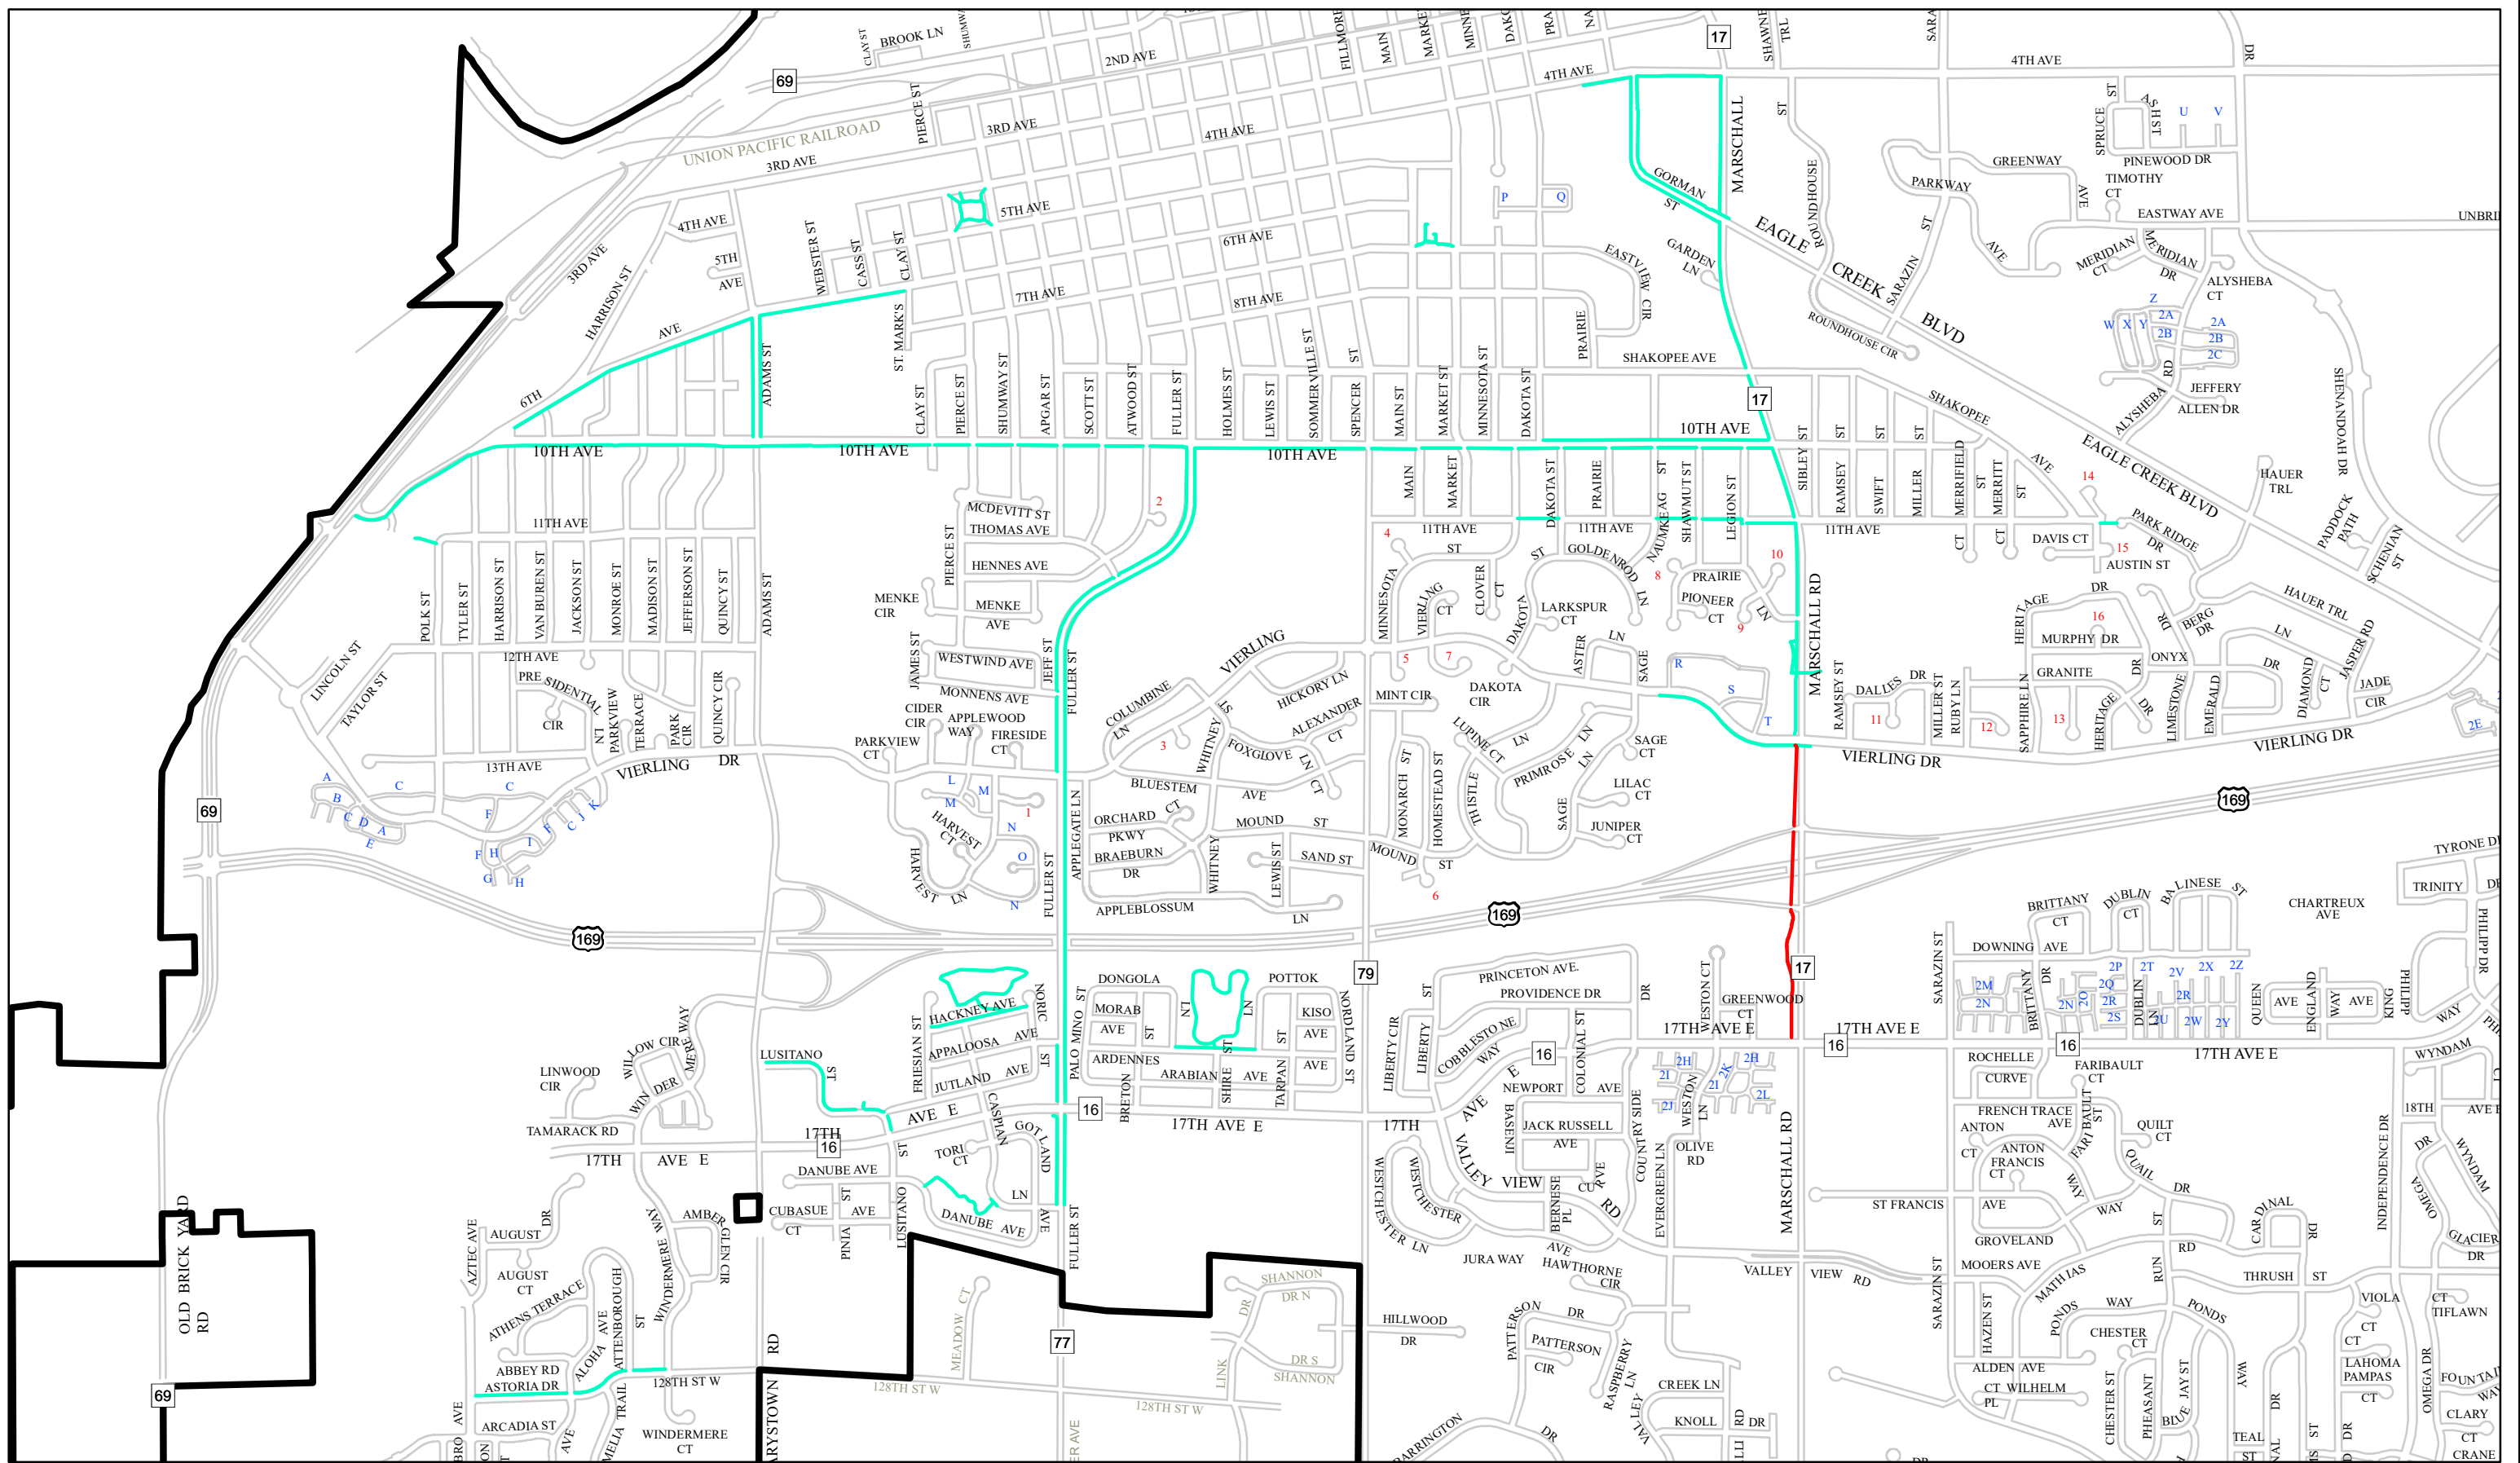

**2022 / 2023 Sidewalk and Trail
Snow Plowing Map**

Total Sidewalk/Trail : 180.4 miles	— Proposed Route Additions (3.1 miles)
Total Plowed : 92.1 miles	— Plowed Sidewalk (34.9 miles)
	— Plowed Trail (57.2 miles)
	— Sidewalk Not Plowed
	— Trail Not Plowed

SIDEWALK AND TRAIL SNOW PLOW ROUTE 1

11.7 MILES (Dean Bisek)

SIDEWALK AND TRAIL SNOW PLOW ROUTE 2

10.0 MILES (Keith Weckman)

SIDEWALK AND TRAIL SNOW PLOW ROUTE 3

13.5 MILES (Jesse Friendshuh)

SIDEWALK AND TRAIL SNOW PLOW ROUTE 4
7.4 MILES (Seasonal)

SIDEWALK AND TRAIL SNOW PLOW ROUTE 6

18.9 MILES (Tyler Menden)

SIDEWALK AND TRAIL SNOW PLOW ROUTE 7

11.3 MILES (Mike Frassel)

SIDEWALK AND TRAIL SNOW PLOW ROUTE 8

16.5 MILES (Scott Blom)