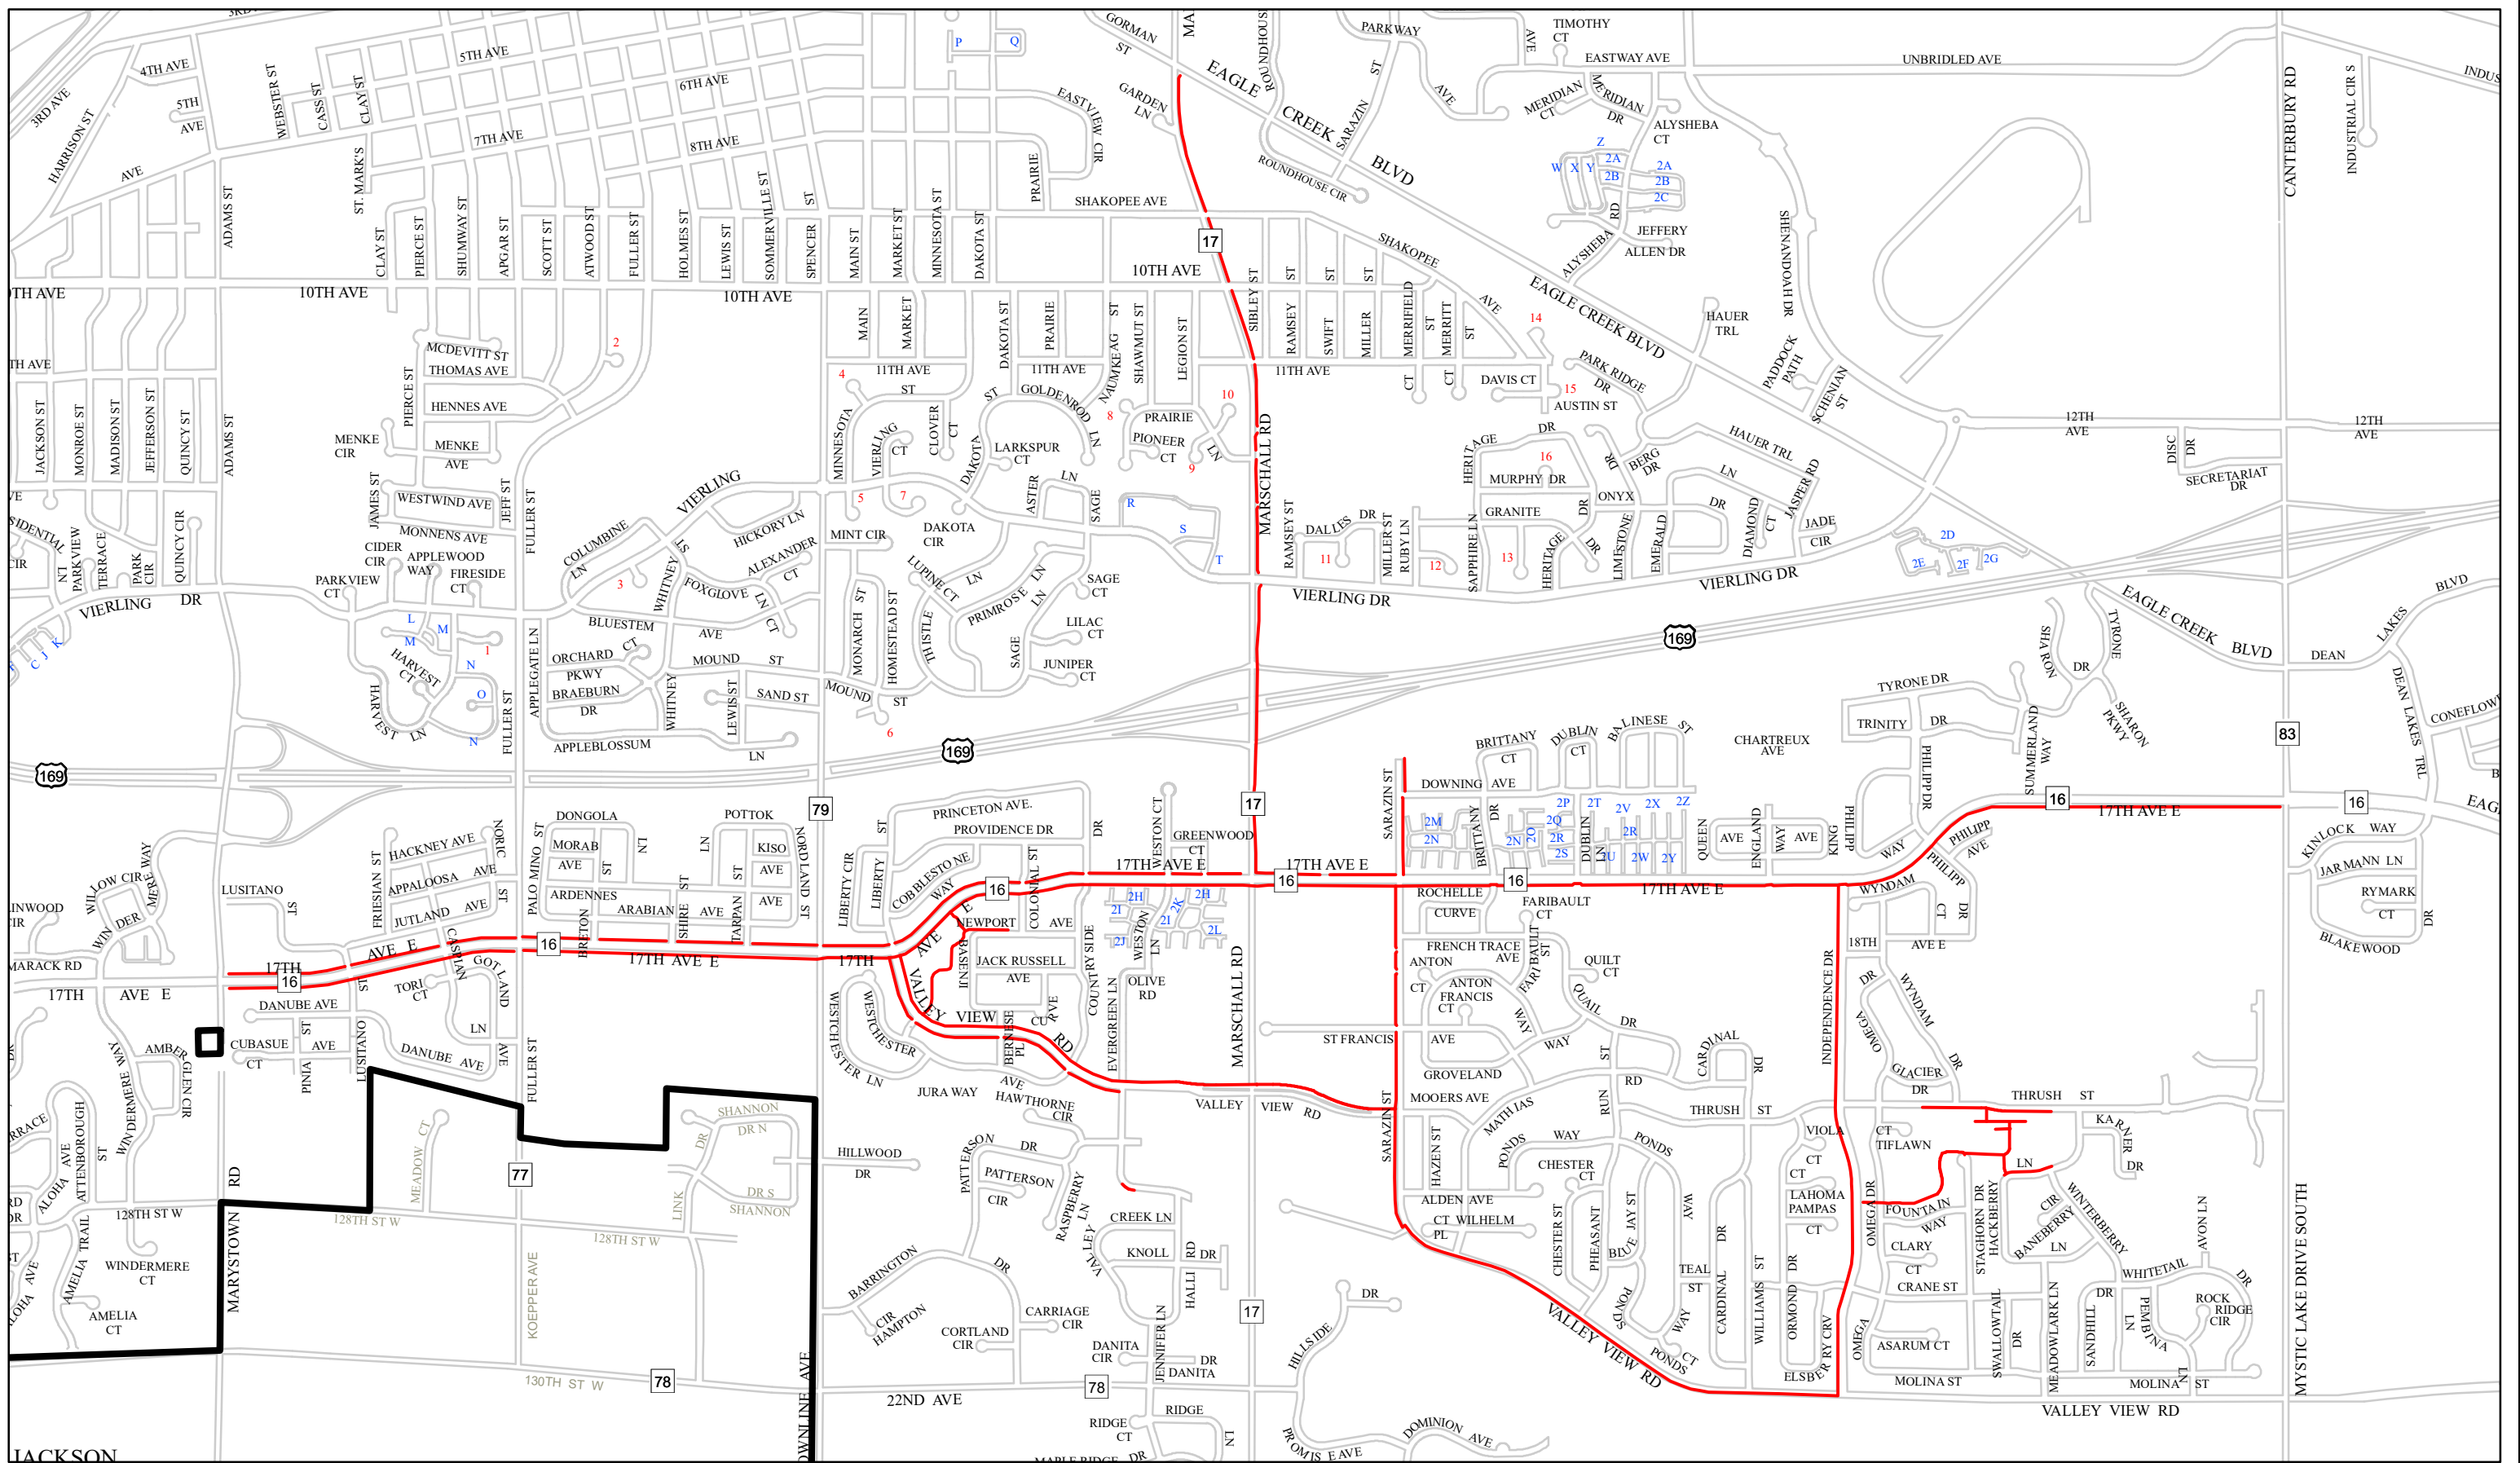

**2022 / 2023 Sidewalk and Trail
Snow Plowing Map**

Total Sidewalk/Trail : 180.4 miles	— Proposed Route Additions (3.1 miles)
Total Plowed : 92.1 miles	— Plowed Sidewalk (34.9 miles)
	— Plowed Trail (57.2 miles)
	— Sidewalk Not Plowed
	— Trail Not Plowed

SIDEWALK AND TRAIL SNOW PLOW ROUTE 1

11.7 MILES (Dean Bisek)

SIDEWALK AND TRAIL SNOW PLOW ROUTE 2

10.0 MILES (Keith Weckman)

SIDEWALK AND TRAIL SNOW PLOW ROUTE 3

13.5 MILES (Jesse Friendshuh)

SIDEWALK AND TRAIL SNOW PLOW ROUTE 4
7.4 MILES (Seasonal)

SIDEWALK AND TRAIL SNOW PLOW ROUTE 6

18.9 MILES (Tyler Menden)

SIDEWALK AND TRAIL SNOW PLOW ROUTE 7

11.3 MILES (Mike Frassel)

SIDEWALK AND TRAIL SNOW PLOW ROUTE 8

16.5 MILES (Scott Blom)