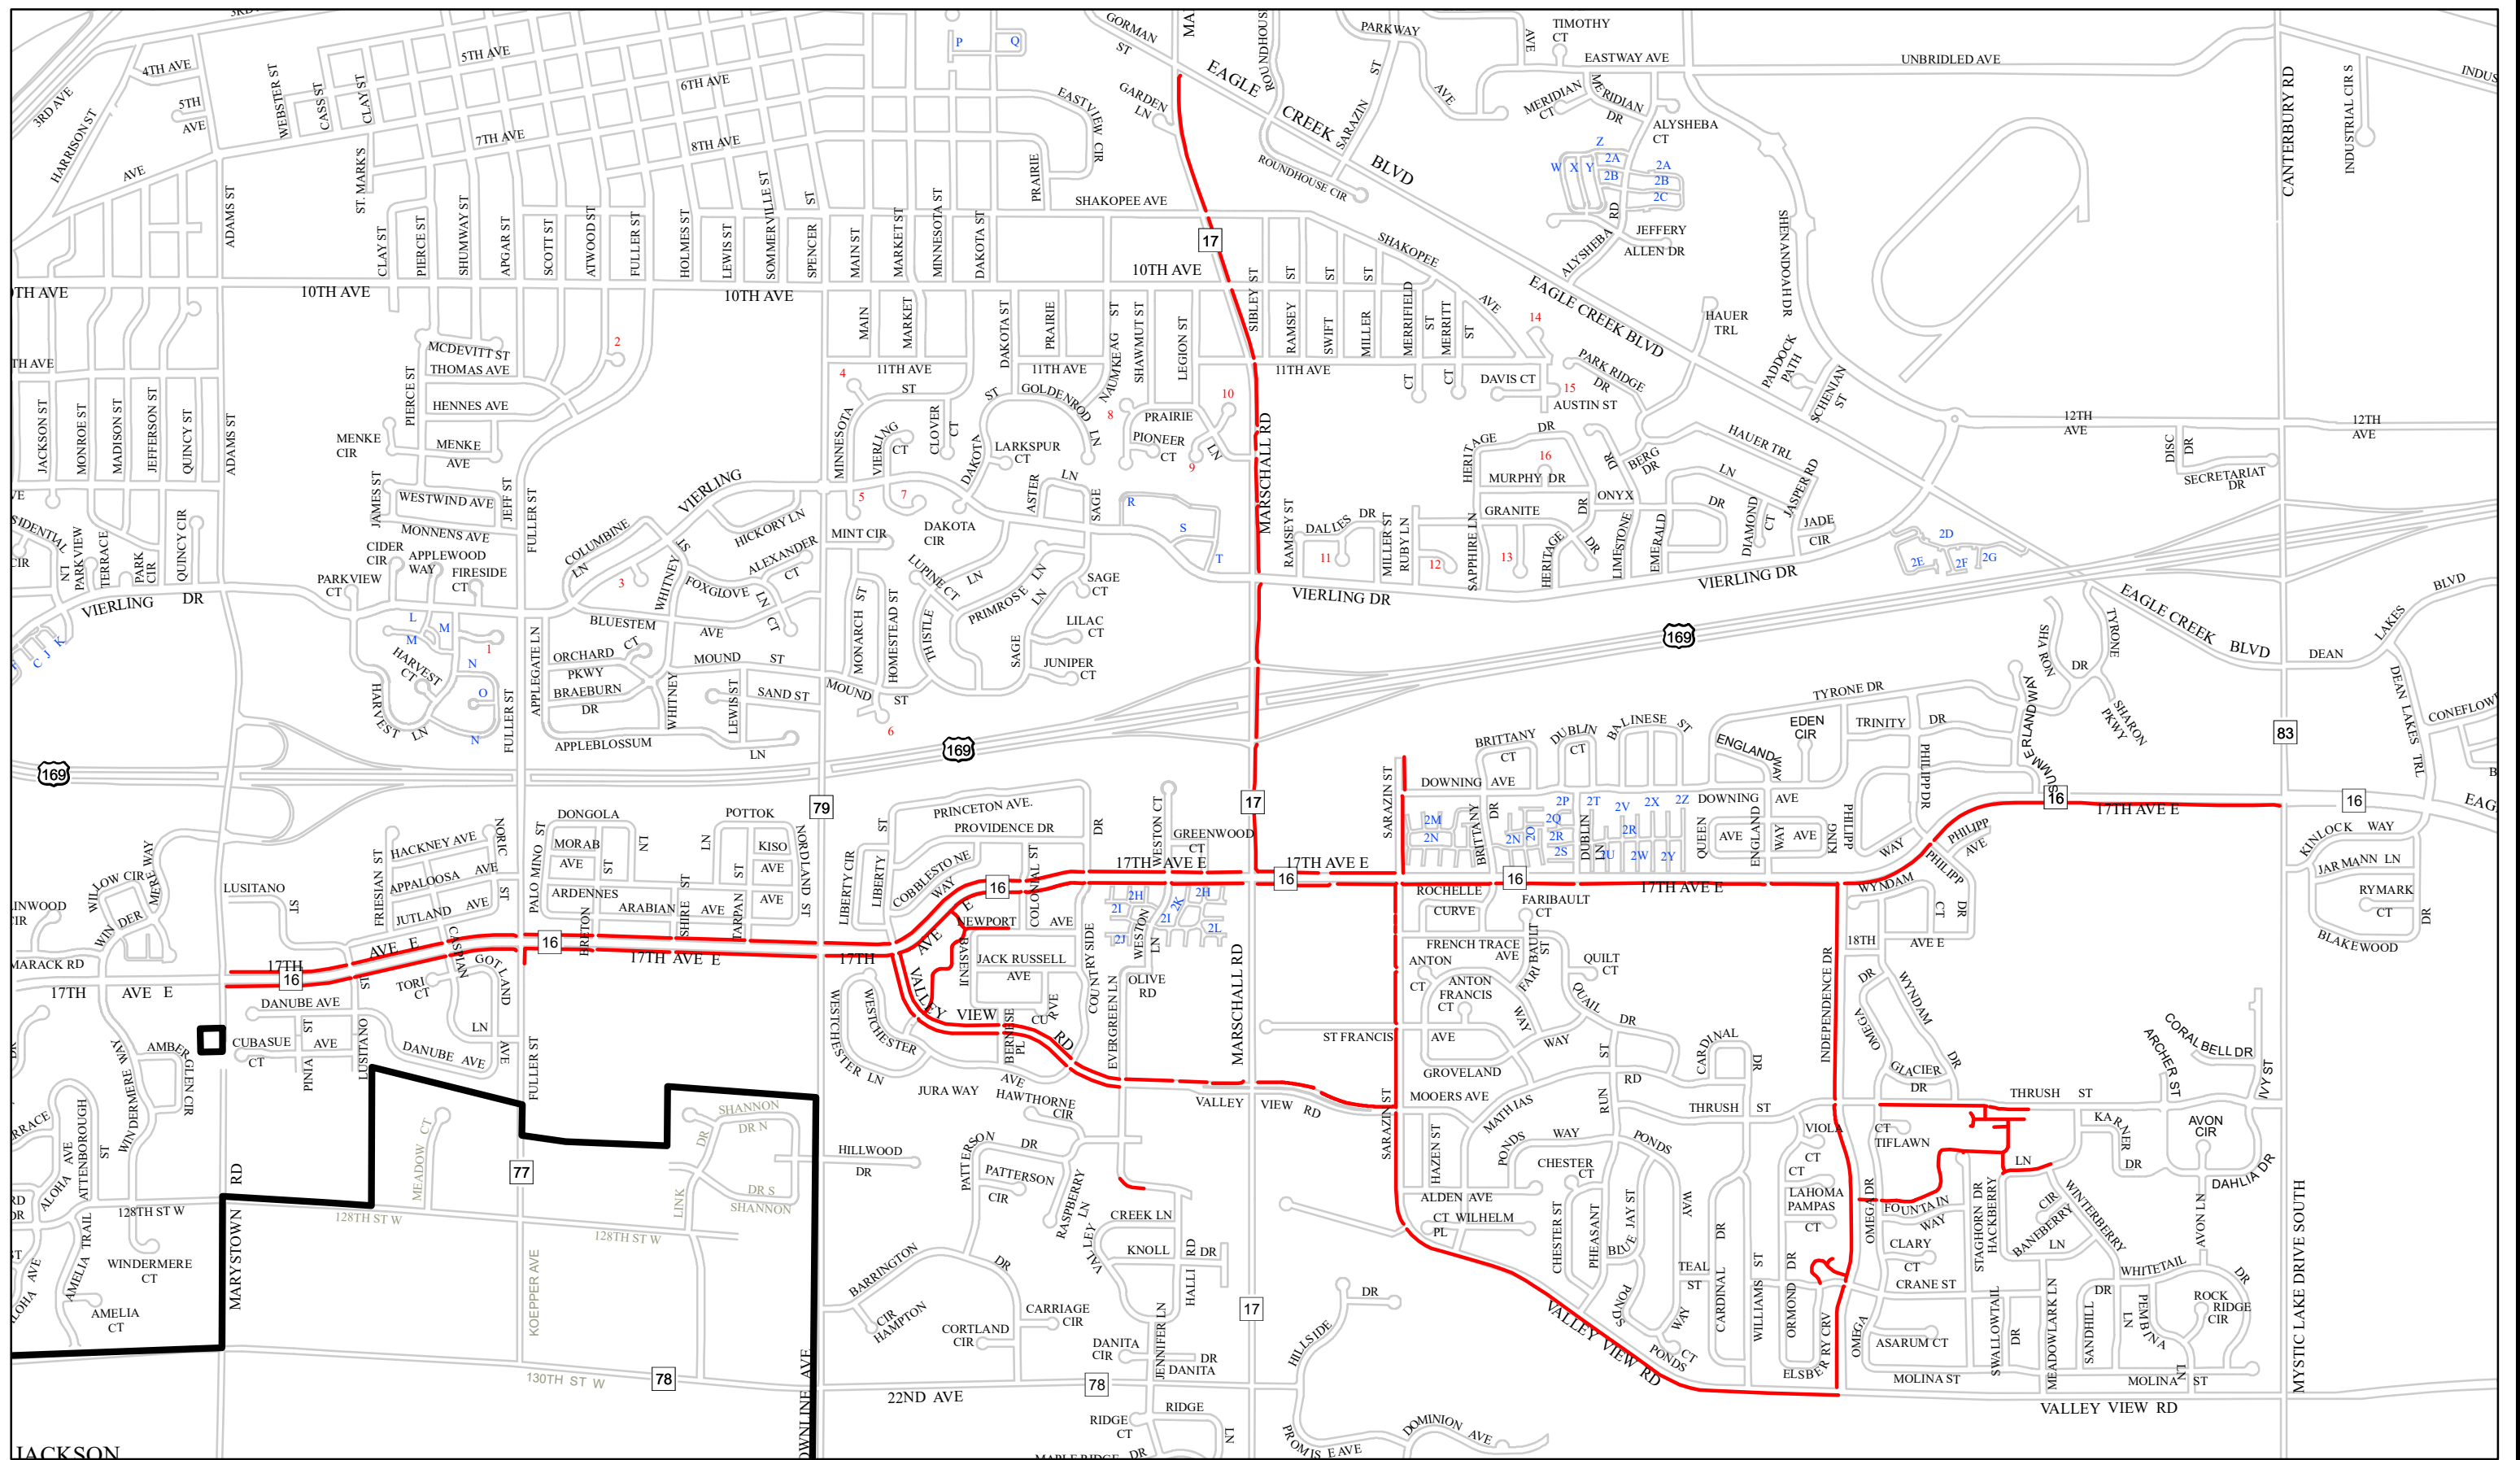

0 0.125 0.25 0.5 Miles

2023 / 2024 Sidewalk and Trail Snow Plowing Map

Total Sidewalk/Trail : 184.5 miles
Total Plowed : 93.9 miles

- Proposed Route Additions (1.6 miles)
- Plowed Sidewalk (35.1 miles)
- Plowed Trail (58.8 miles)
- Sidewalk Not Plowed
- Trail Not Plowed

SIDEWALK AND TRAIL SNOW PLOW ROUTE 1

11.7 MILES (Dean Bisek)

SIDEWALK AND TRAIL SNOW PLOW ROUTE 2

9.0 MILES (Keith Weckman)

SIDEWALK AND TRAIL SNOW PLOW ROUTE 3

13.8 MILES (Jesse Friendshuh)

SIDEWALK AND TRAIL SNOW PLOW ROUTE 4
7.4 MILES (Seasonal)

SIDEWALK AND TRAIL SNOW PLOW ROUTE 5

4.7 MILES (Todd Kahle)

SIDEWALK AND TRAIL SNOW PLOW ROUTE 6

14.9 MILES (Tyler Menden)

SIDEWALK AND TRAIL SNOW PLOW ROUTE 7

11.1 MILES (Mike Frassel)

SIDEWALK AND TRAIL SNOW PLOW ROUTE 8

21.5 MILES (Scott Blom)