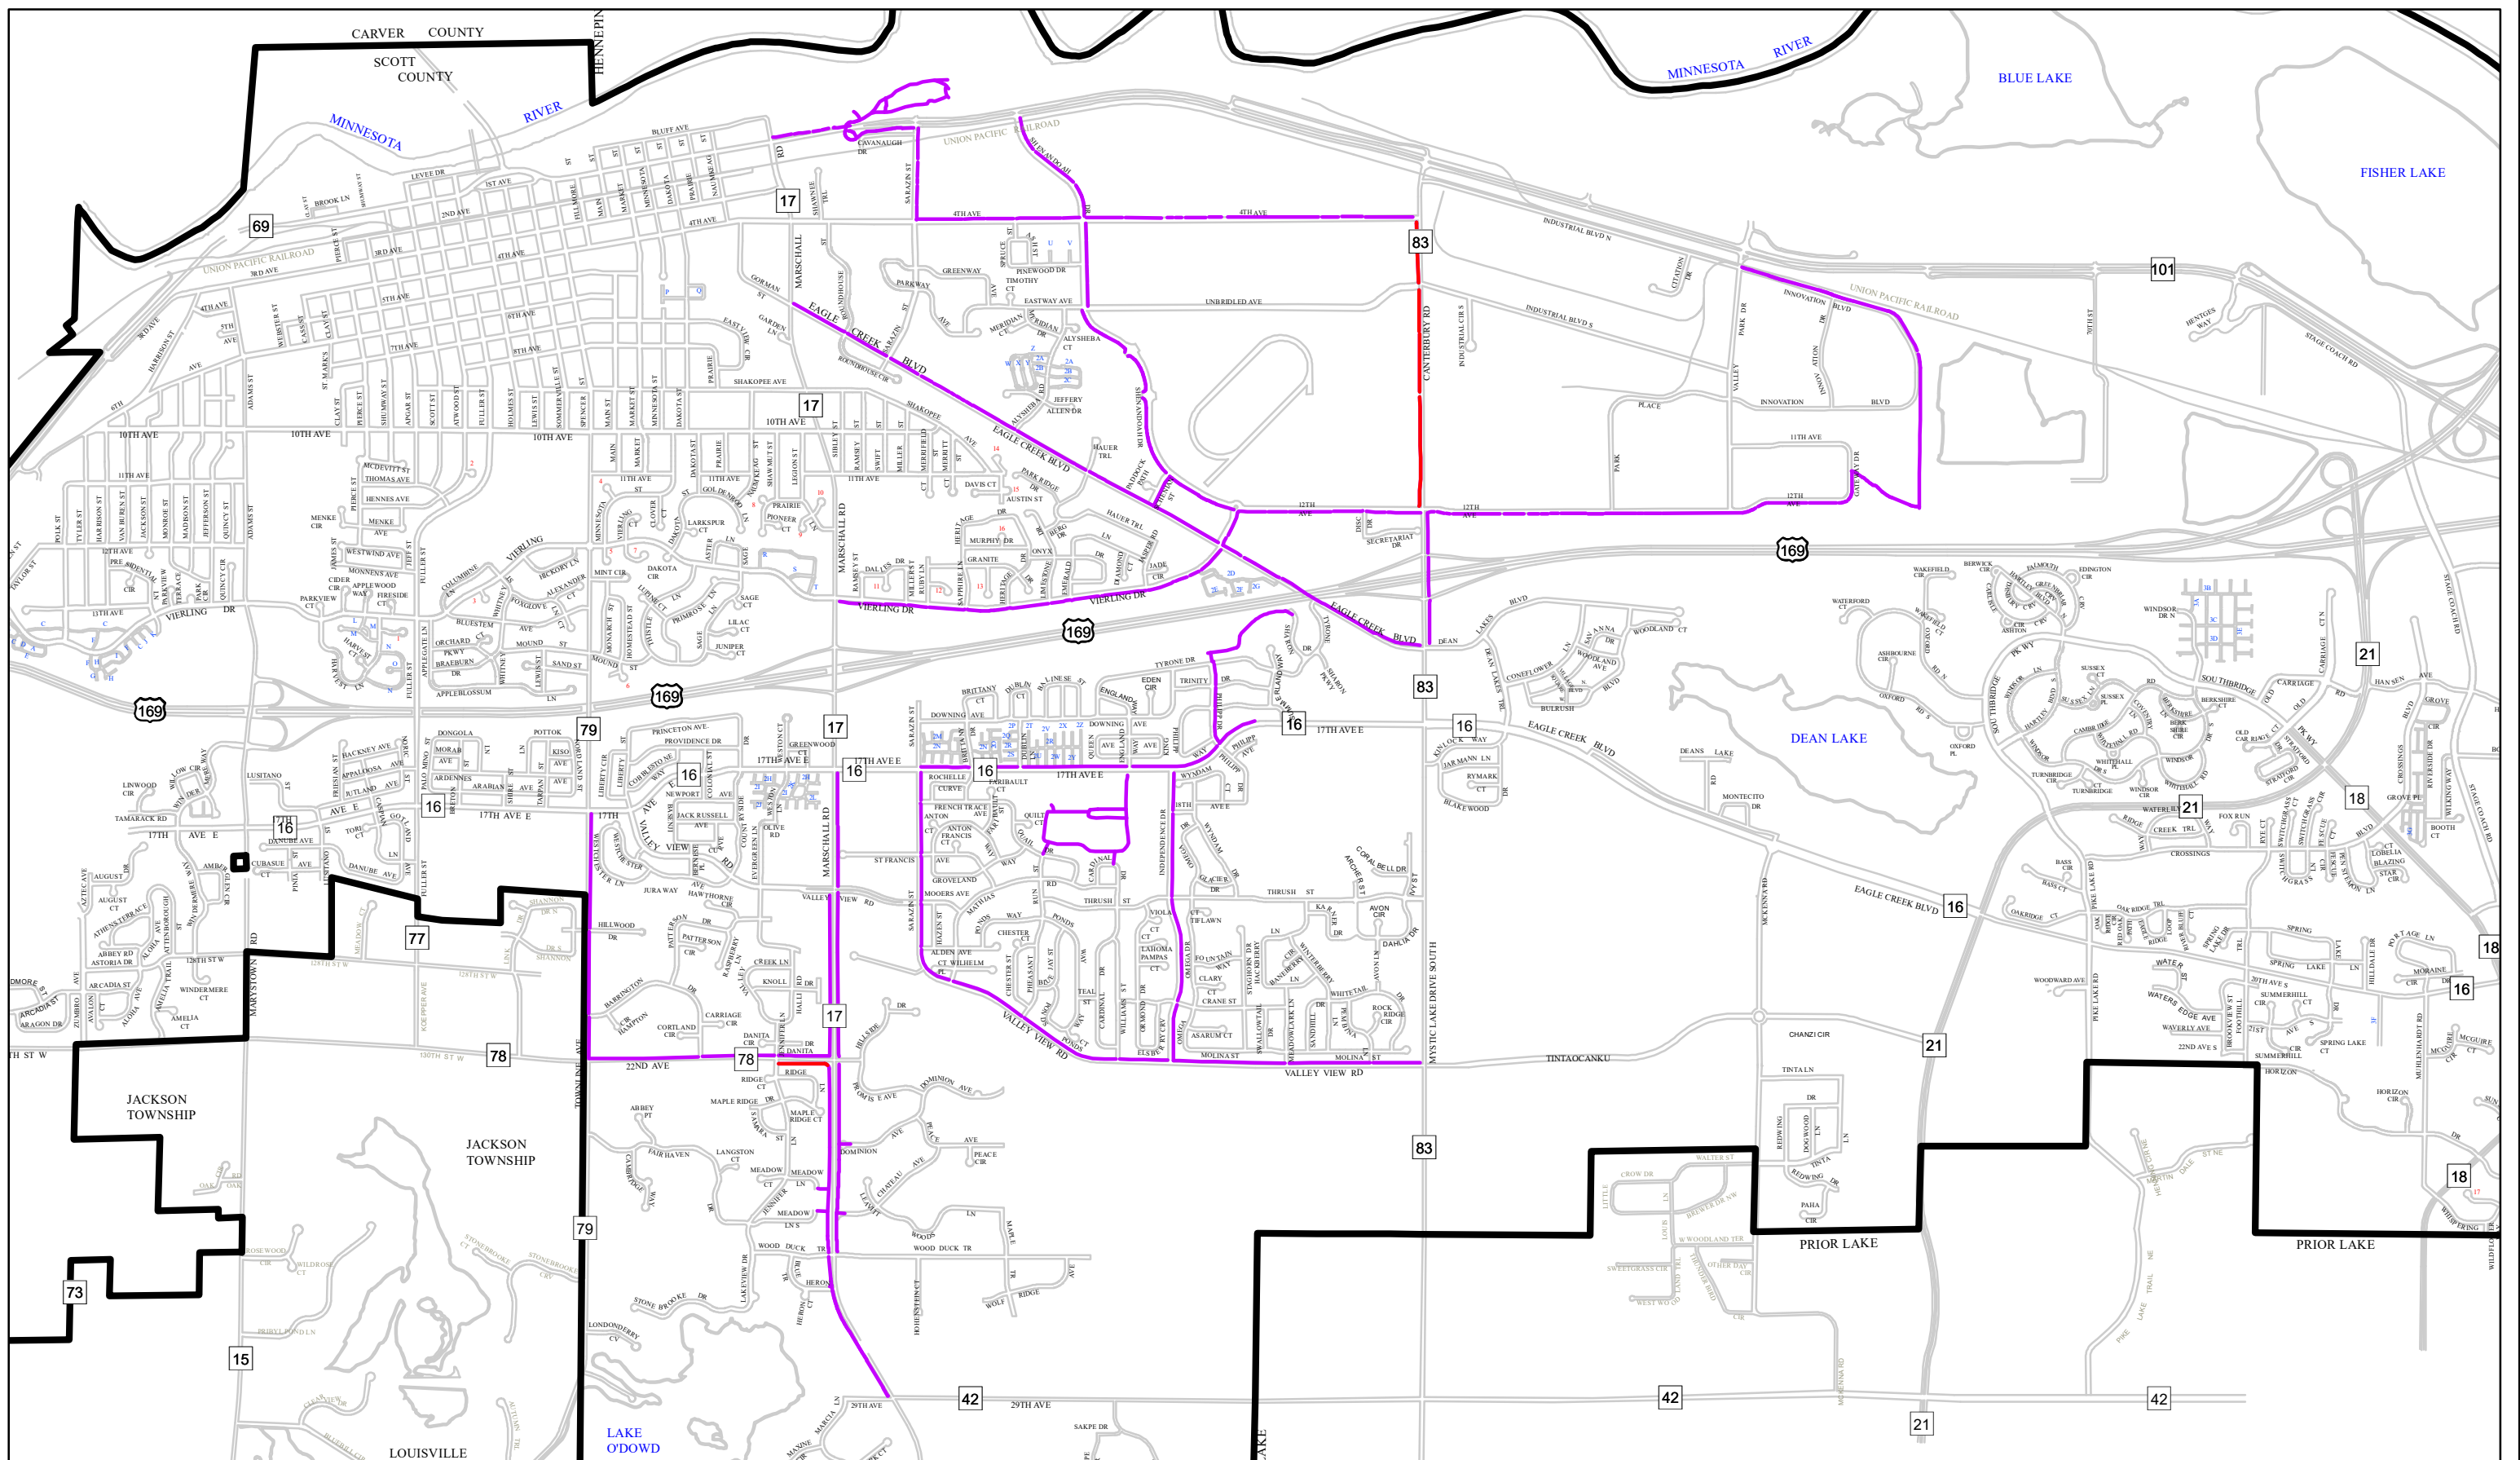

0 0.125 0.25 0.5 Miles

2023 / 2024 Sidewalk and Trail Snow Plowing Map

Total Sidewalk/Trail : 184.5 miles
Total Plowed : 93.9 miles

- Proposed Route Additions (1.6 miles)
- Plowed Sidewalk (35.1 miles)
- Plowed Trail (58.8 miles)
- Sidewalk Not Plowed
- Trail Not Plowed

SIDEWALK AND TRAIL SNOW PLOW ROUTE 1

11.7 MILES (Dean Bisek)

SIDEWALK AND TRAIL SNOW PLOW ROUTE 2

9.0 MILES (Keith Weckman)

SIDEWALK AND TRAIL SNOW PLOW ROUTE 3

13.8 MILES (Jesse Friendshuh)

SIDEWALK AND TRAIL SNOW PLOW ROUTE 4
7.4 MILES (Seasonal)

SIDEWALK AND TRAIL SNOW PLOW ROUTE 5

4.7 MILES (Todd Kahle)

SIDEWALK AND TRAIL SNOW PLOW ROUTE 6

14.9 MILES (Tyler Menden)

SIDEWALK AND TRAIL SNOW PLOW ROUTE 7

11.1 MILES (Mike Frassel)

SIDEWALK AND TRAIL SNOW PLOW ROUTE 8