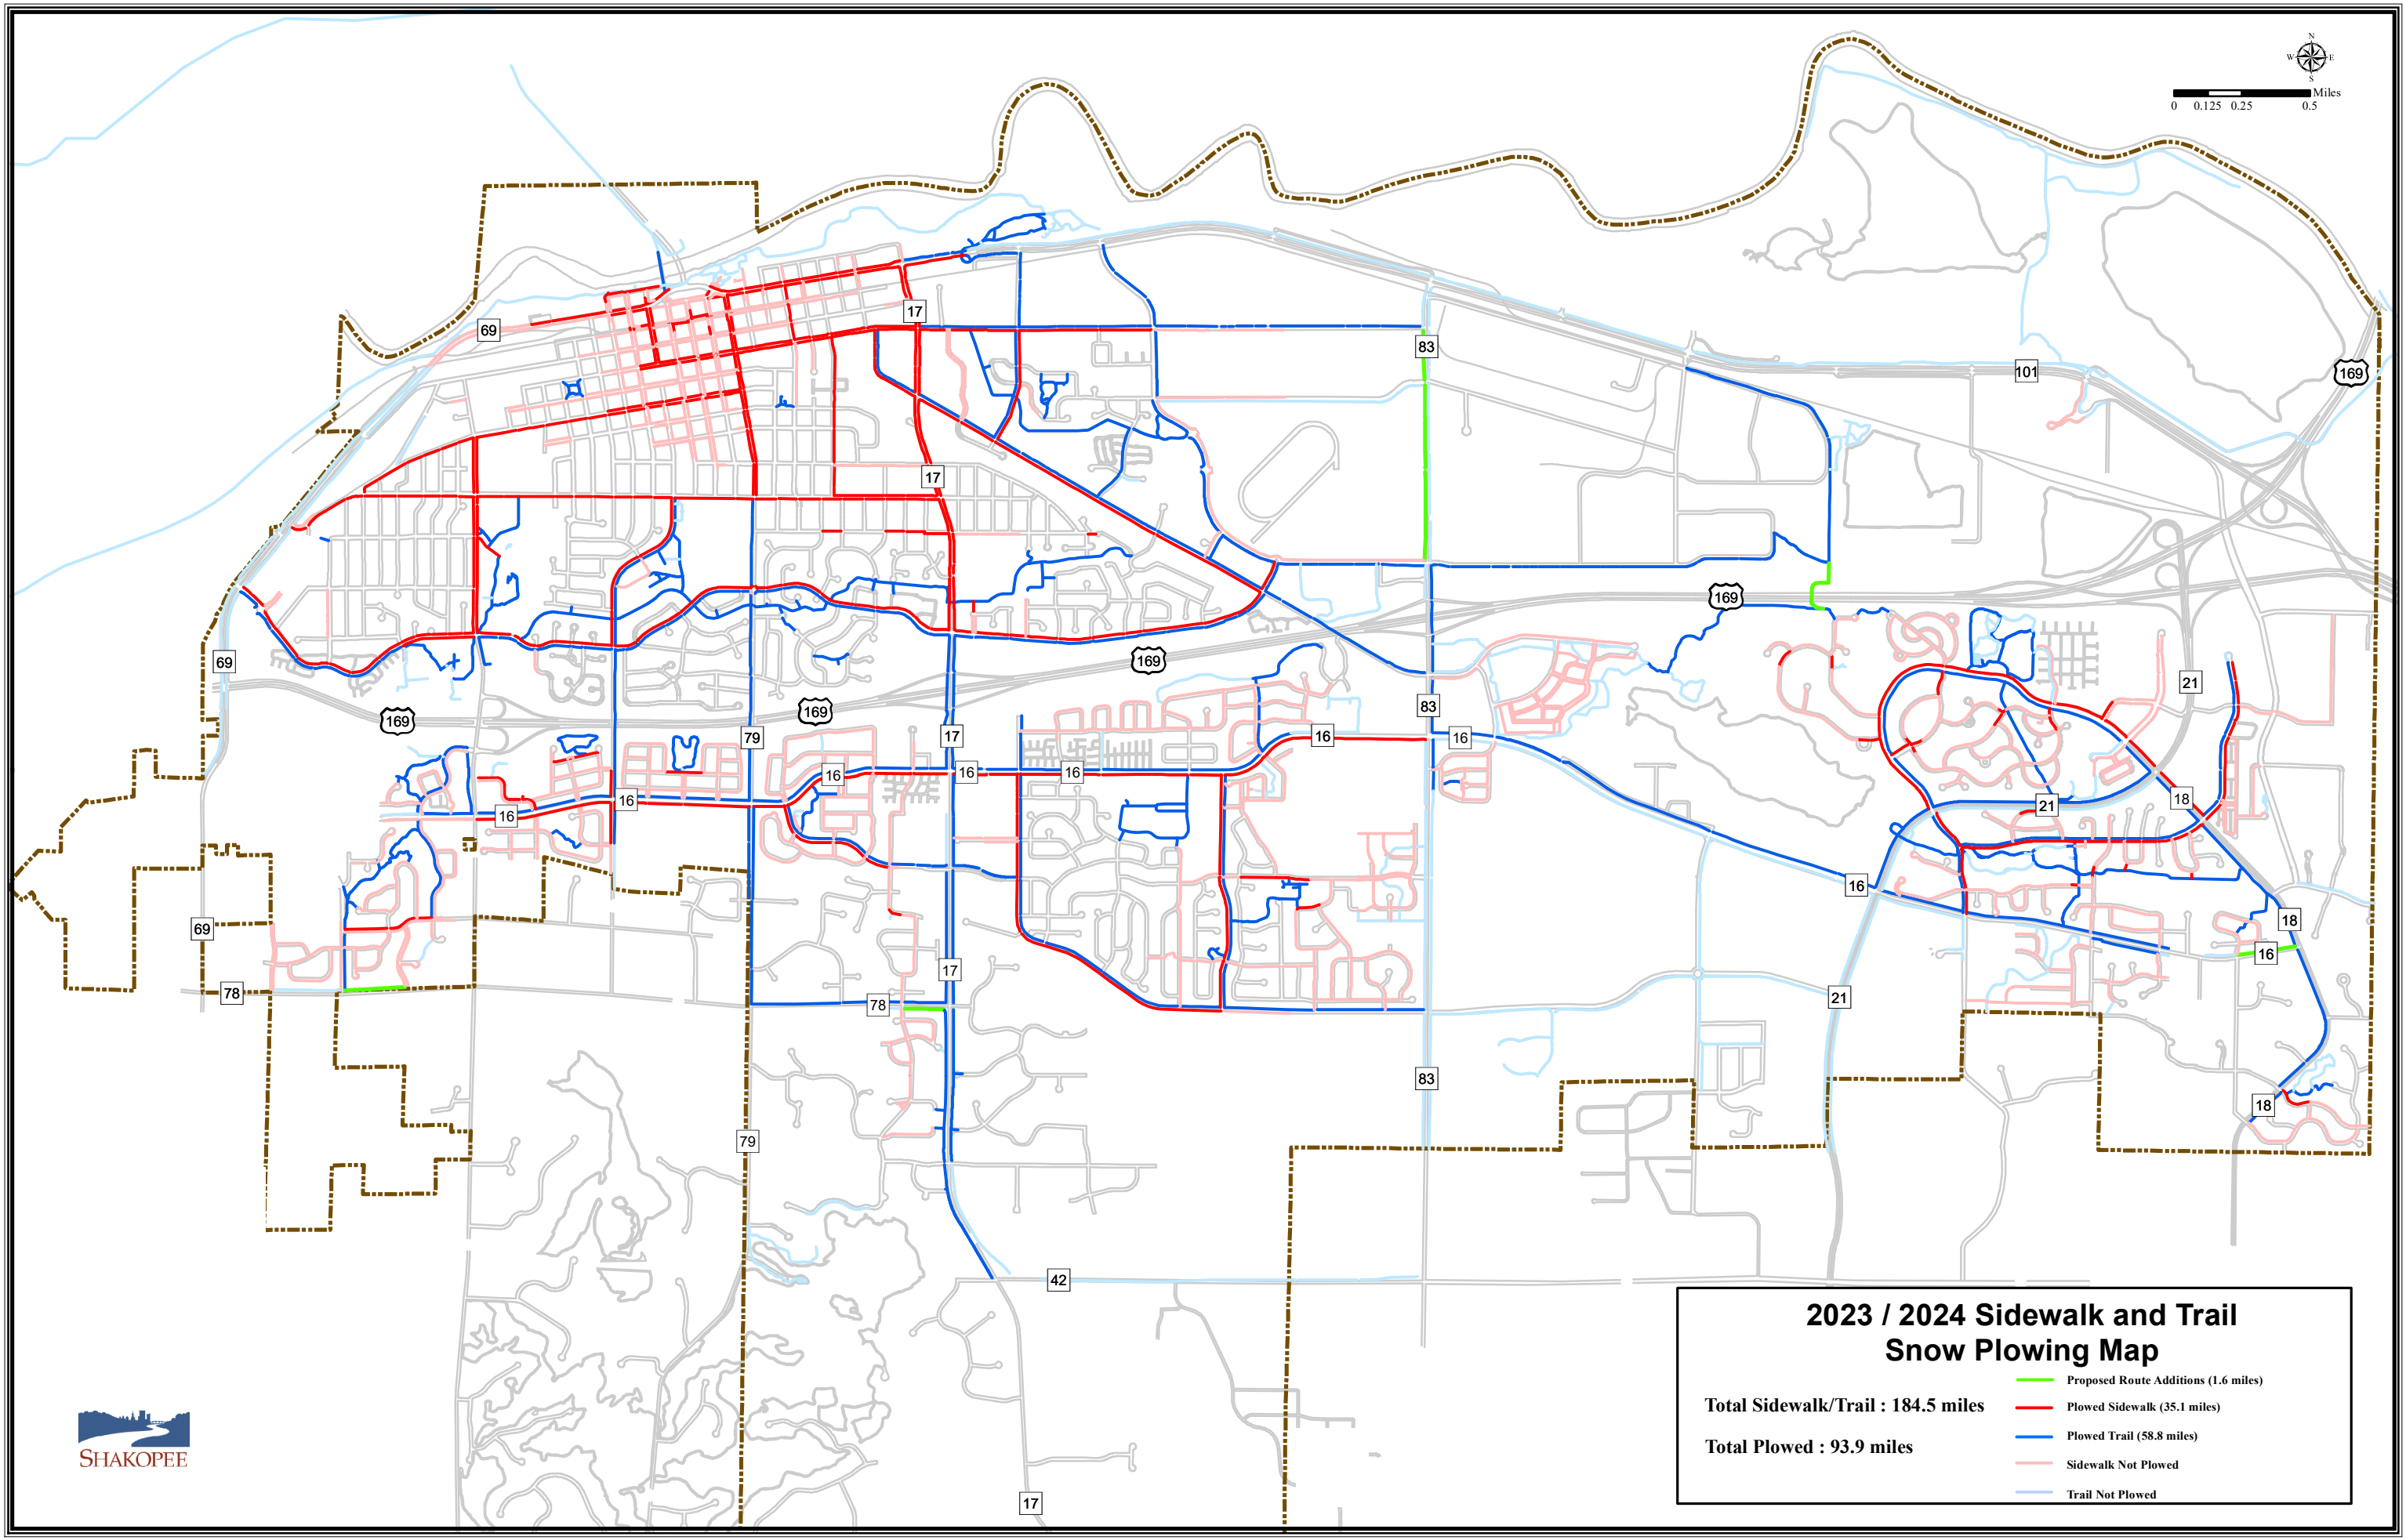

0 0.125 0.25 0.5 Miles

2023 / 2024 Sidewalk and Trail Snow Plowing Map

Total Sidewalk/Trail : 184.5 miles
Total Plowed : 93.9 miles

- Proposed Route Additions (1.6 miles)
- Plowed Sidewalk (35.1 miles)
- Plowed Trail (58.8 miles)
- Sidewalk Not Plowed
- Trail Not Plowed

SIDEWALK AND TRAIL SNOW PLOW ROUTE 1

11.7 MILES (Dean Bisek)

SIDEWALK AND TRAIL SNOW PLOW ROUTE 2

9.0 MILES (Keith Weckman)

SIDEWALK AND TRAIL SNOW PLOW ROUTE 3

13.8 MILES (Jesse Friendshuh)

SIDEWALK AND TRAIL SNOW PLOW ROUTE 4
7.4 MILES (Seasonal)

SIDEWALK AND TRAIL SNOW PLOW ROUTE 5

4.7 MILES (Todd Kahle)

SIDEWALK AND TRAIL SNOW PLOW ROUTE 6

14.9 MILES (Tyler Menden)

SIDEWALK AND TRAIL SNOW PLOW ROUTE 7

11.1 MILES (Mike Frassel)

SIDEWALK AND TRAIL SNOW PLOW ROUTE 8

21.5 MILES (Scott Blom)