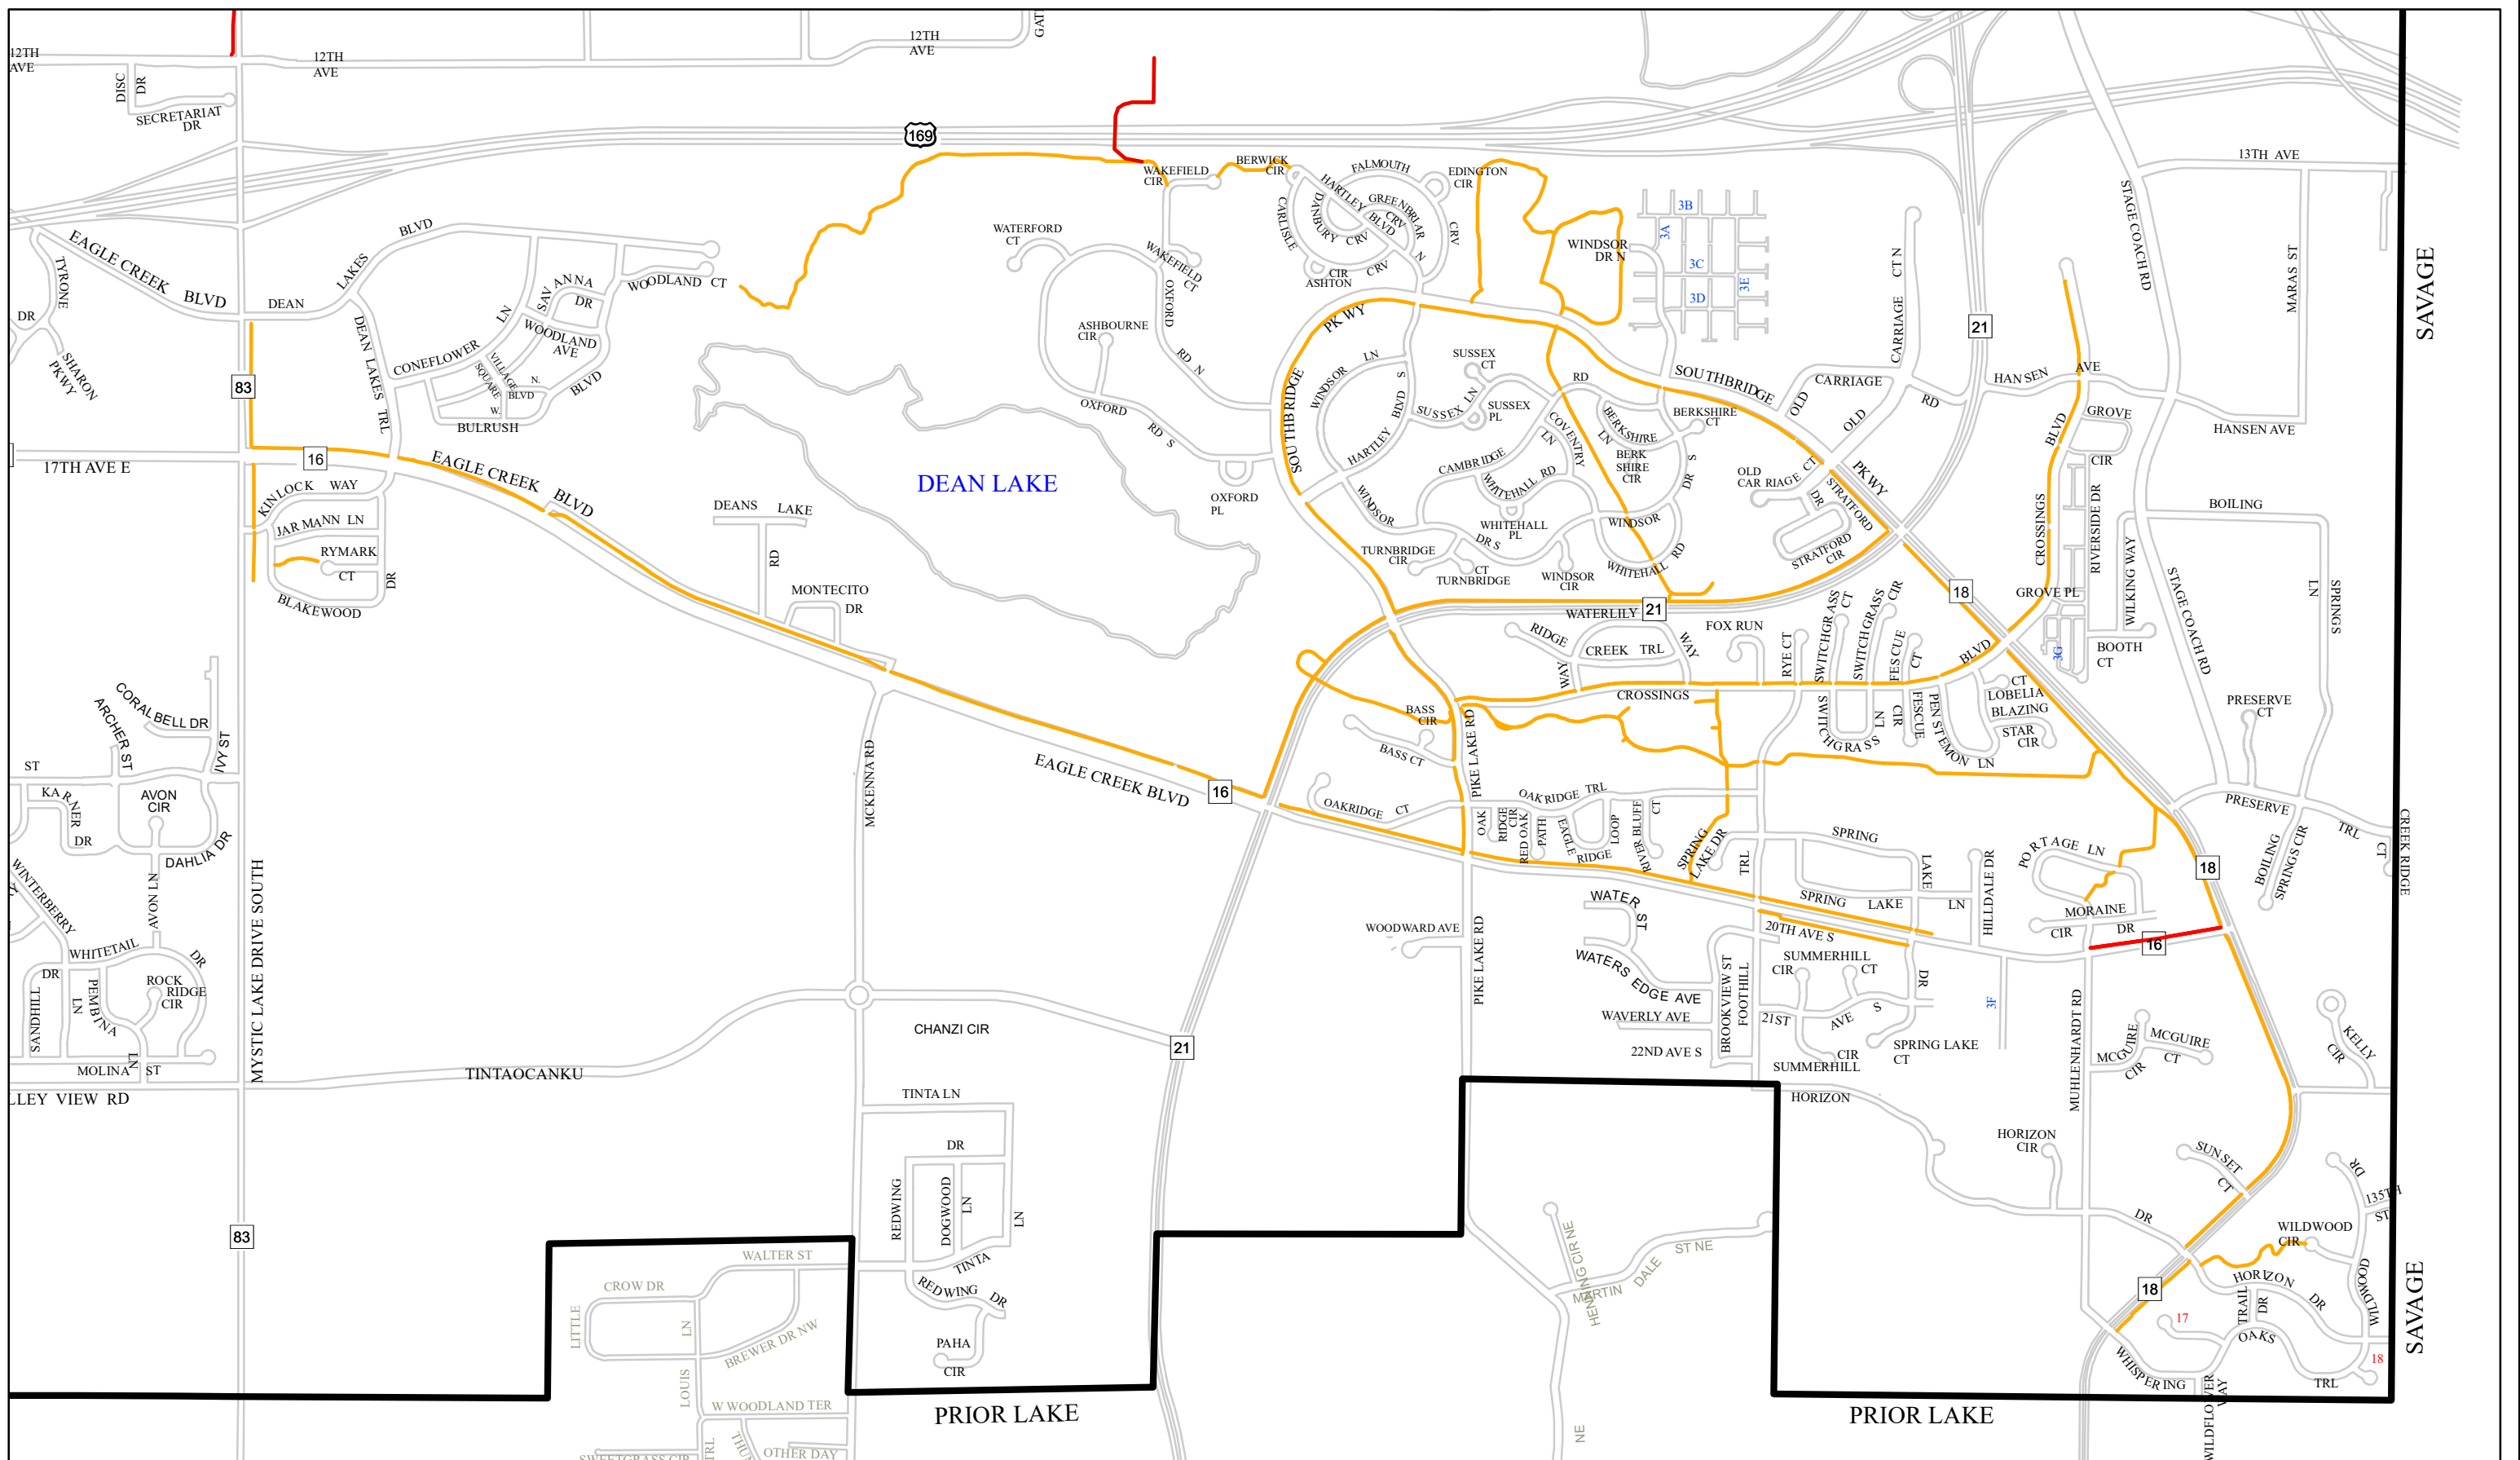

0 0.125 0.25 0.5 Miles

2023 / 2024 Sidewalk and Trail Snow Plowing Map

Total Sidewalk/Trail : 184.5 miles
Total Plowed : 93.9 miles

- Proposed Route Additions (1.6 miles)
- Plowed Sidewalk (35.1 miles)
- Plowed Trail (58.8 miles)
- Sidewalk Not Plowed
- Trail Not Plowed

SIDEWALK AND TRAIL SNOW PLOW ROUTE 1

11.7 MILES (Dean Bisek)

SIDEWALK AND TRAIL SNOW PLOW ROUTE 2

9.0 MILES (Keith Weckman)

SIDEWALK AND TRAIL SNOW PLOW ROUTE 3

13.8 MILES (Jesse Friendshuh)

SIDEWALK AND TRAIL SNOW PLOW ROUTE 4
7.4 MILES (Seasonal)

SIDEWALK AND TRAIL SNOW PLOW ROUTE 5

4.7 MILES (Todd Kahle)

SIDEWALK AND TRAIL SNOW PLOW ROUTE 6

14.9 MILES (Tyler Menden)

SIDEWALK AND TRAIL SNOW PLOW ROUTE 7

11.1 MILES (Mike Frassel)

SIDEWALK AND TRAIL SNOW PLOW ROUTE 8

21.5 MILES (Scott Blom)