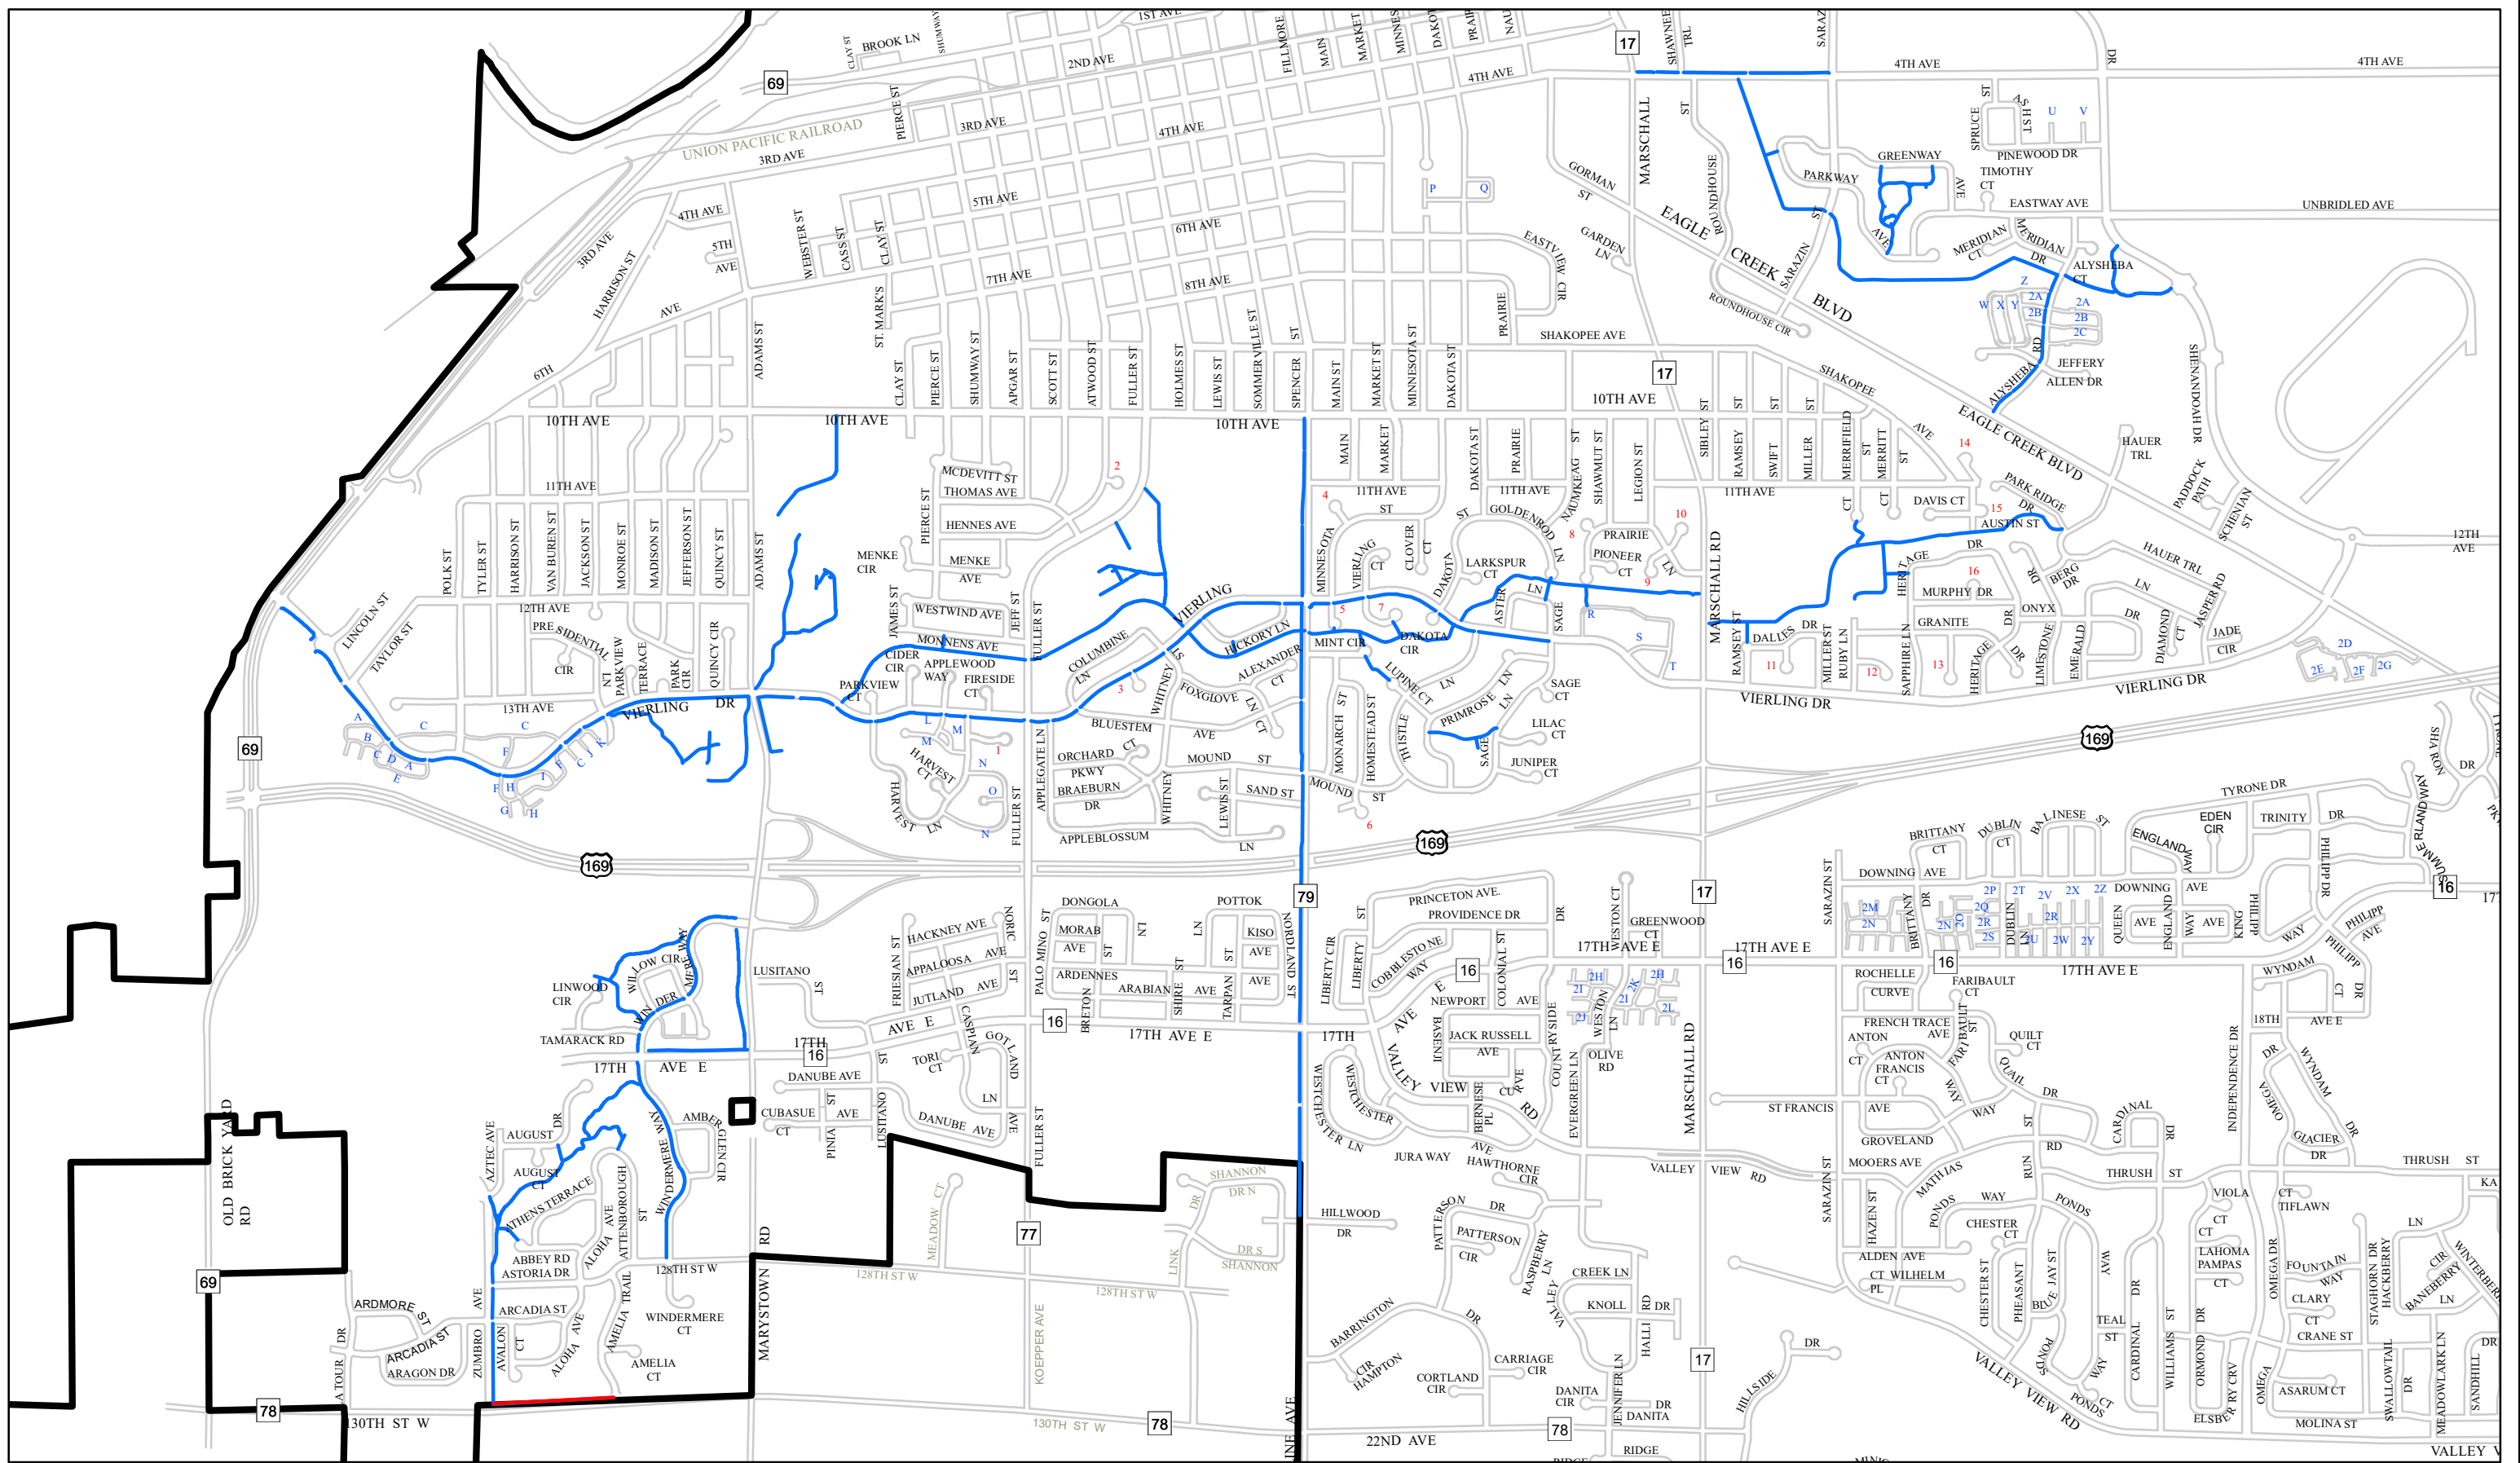

0 0.125 0.25 0.5 Miles

2023 / 2024 Sidewalk and Trail Snow Plowing Map

Total Sidewalk/Trail : 184.5 miles
Total Plowed : 93.9 miles

- Proposed Route Additions (1.6 miles)
- Plowed Sidewalk (35.1 miles)
- Plowed Trail (58.8 miles)
- Sidewalk Not Plowed
- Trail Not Plowed

SIDEWALK AND TRAIL SNOW PLOW ROUTE 1

11.7 MILES (Dean Bisek)

SIDEWALK AND TRAIL SNOW PLOW ROUTE 2

9.0 MILES (Keith Weckman)

SIDEWALK AND TRAIL SNOW PLOW ROUTE 3

13.8 MILES (Jesse Friendshuh)

SIDEWALK AND TRAIL SNOW PLOW ROUTE 4
7.4 MILES (Seasonal)

SIDEWALK AND TRAIL SNOW PLOW ROUTE 5

4.7 MILES (Todd Kahle)

SIDEWALK AND TRAIL SNOW PLOW ROUTE 6

14.9 MILES (Tyler Menden)

SIDEWALK AND TRAIL SNOW PLOW ROUTE 7

11.1 MILES (Mike Frassel)

SIDEWALK AND TRAIL SNOW PLOW ROUTE 8