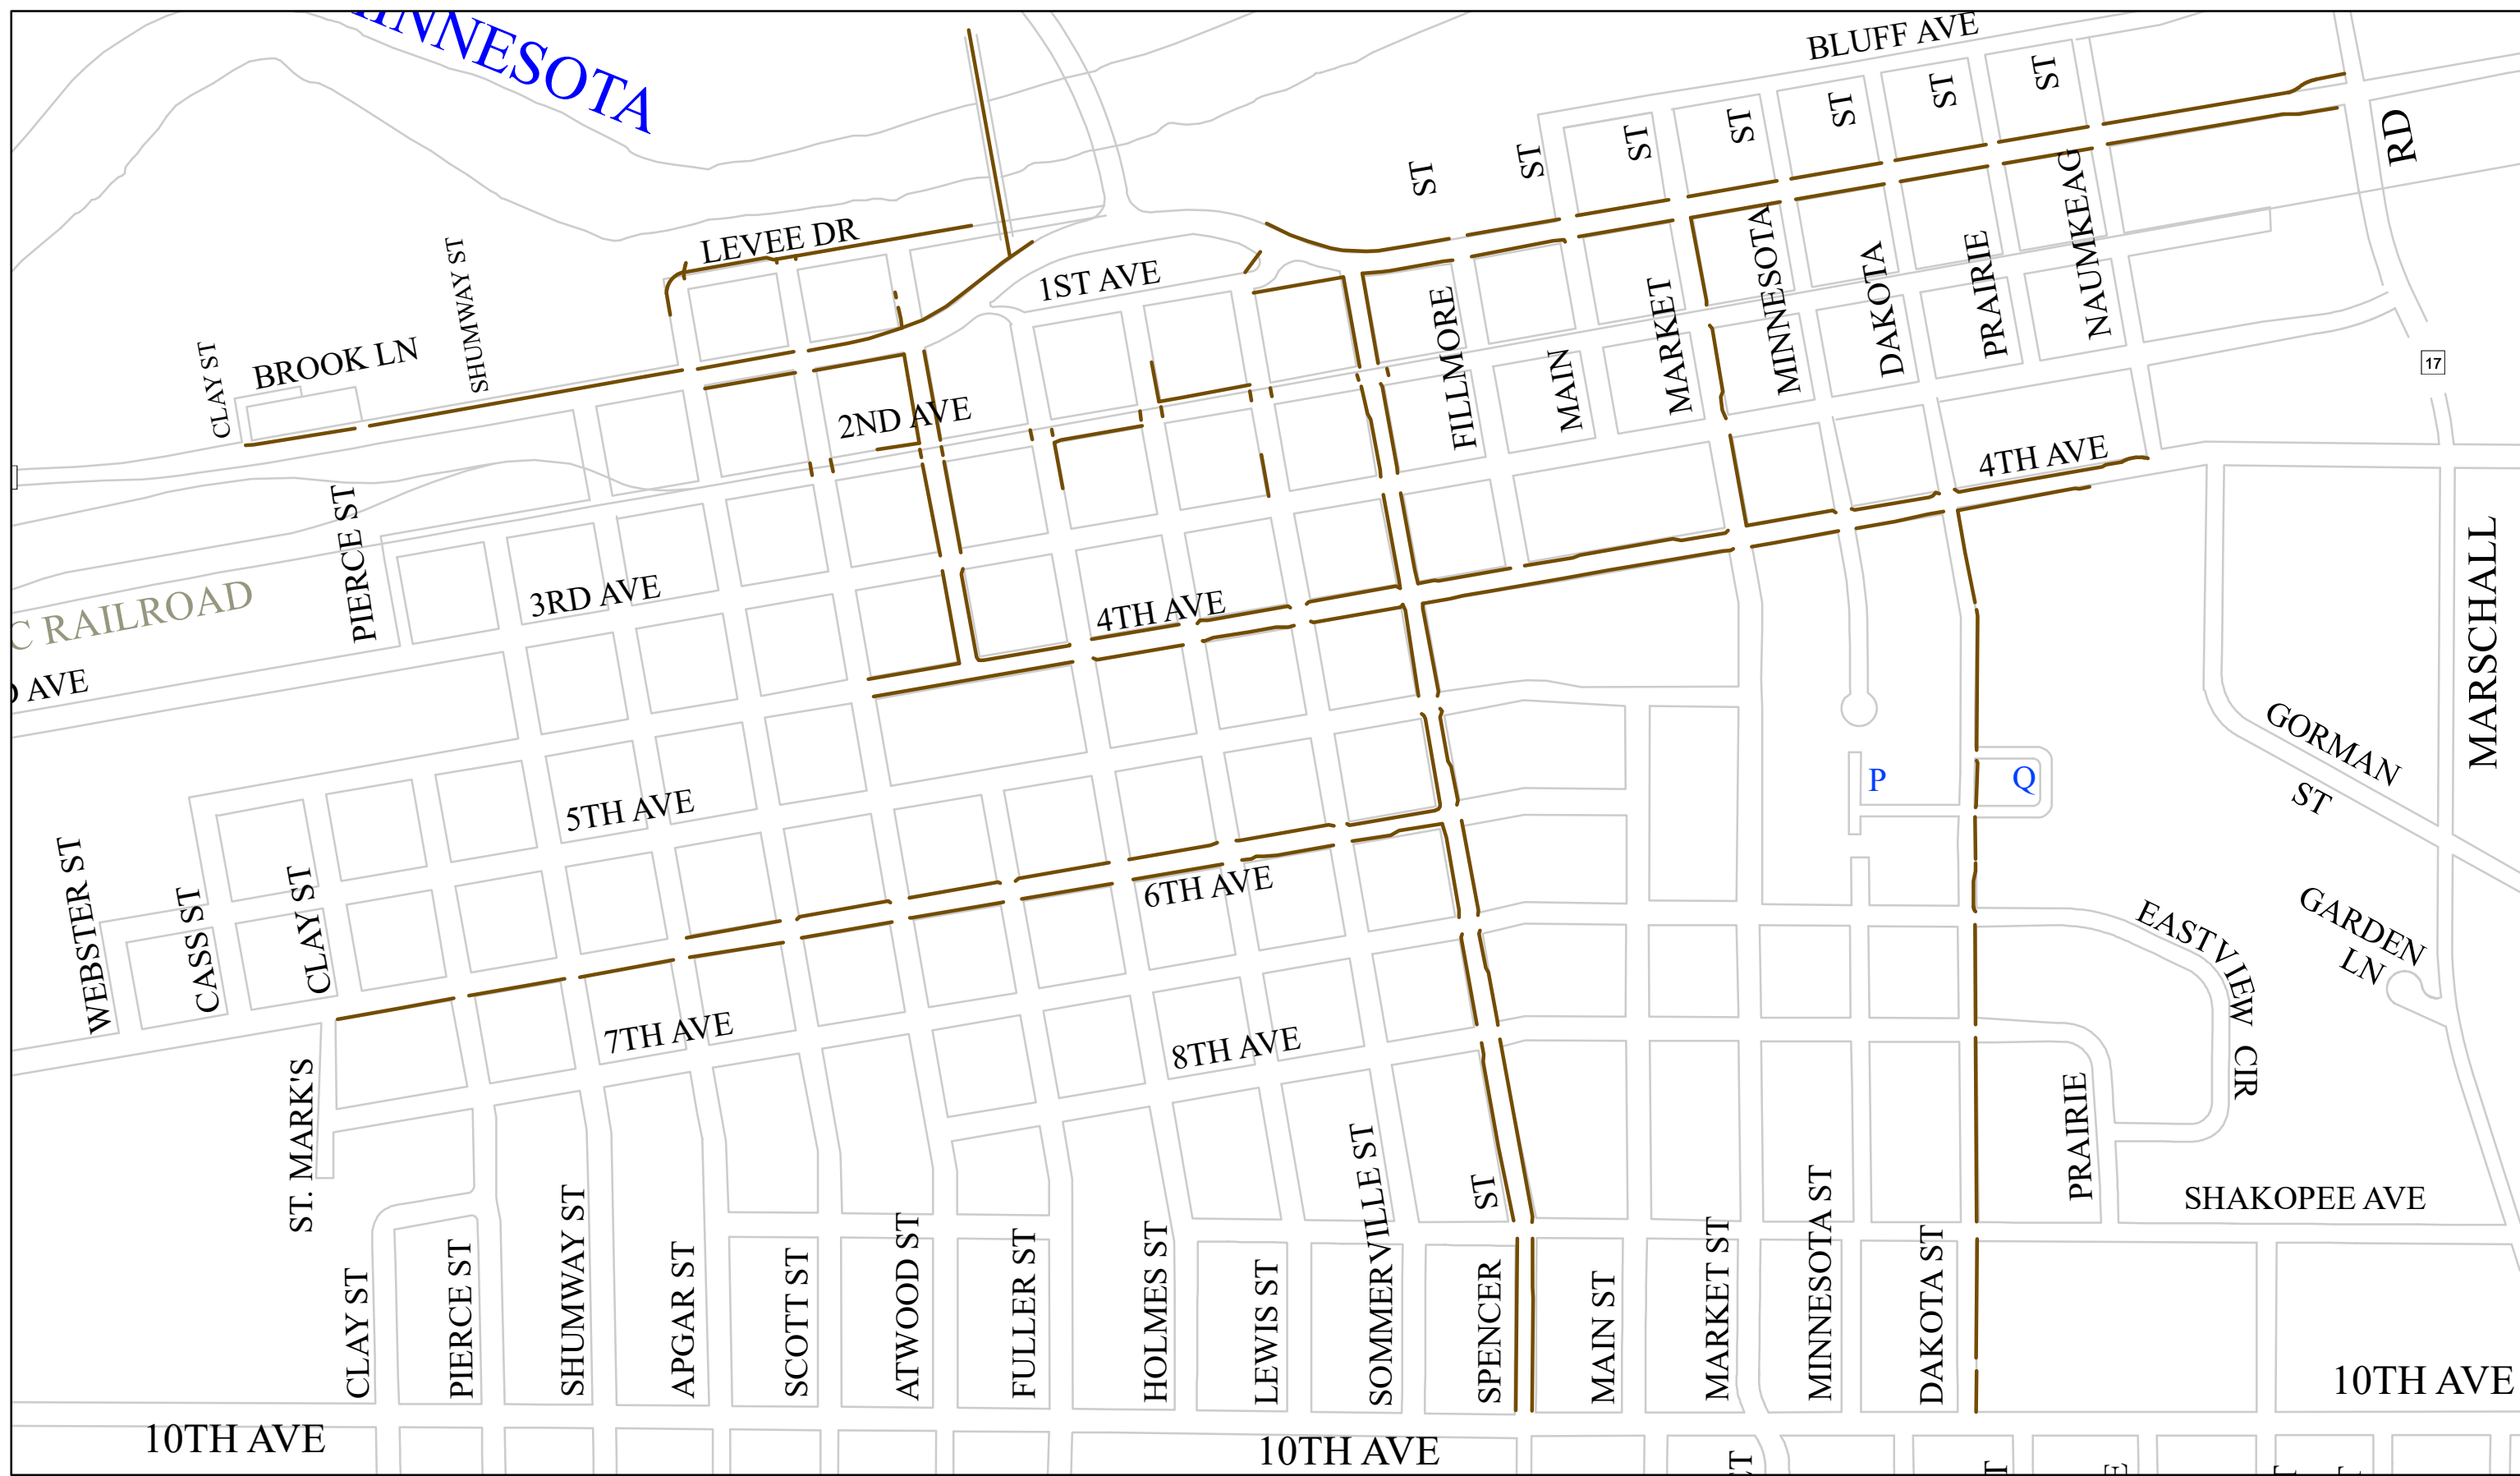

0 0.125 0.25 0.5 Miles

2023 / 2024 Sidewalk and Trail Snow Plowing Map

Total Sidewalk/Trail : 184.5 miles
Total Plowed : 93.9 miles

- Proposed Route Additions (1.6 miles)
- Plowed Sidewalk (35.1 miles)
- Plowed Trail (58.8 miles)
- Sidewalk Not Plowed
- Trail Not Plowed

SIDEWALK AND TRAIL SNOW PLOW ROUTE 1

11.7 MILES (Dean Bisek)

SIDEWALK AND TRAIL SNOW PLOW ROUTE 2

9.0 MILES (Keith Weckman)

SIDEWALK AND TRAIL SNOW PLOW ROUTE 3

13.8 MILES (Jesse Friendshuh)

SIDEWALK AND TRAIL SNOW PLOW ROUTE 4
7.4 MILES (Seasonal)

SIDEWALK AND TRAIL SNOW PLOW ROUTE 5

4.7 MILES (Todd Kahle)

SIDEWALK AND TRAIL SNOW PLOW ROUTE 6

14.9 MILES (Tyler Menden)

SIDEWALK AND TRAIL SNOW PLOW ROUTE 7

11.1 MILES (Mike Frassel)

SIDEWALK AND TRAIL SNOW PLOW ROUTE 8