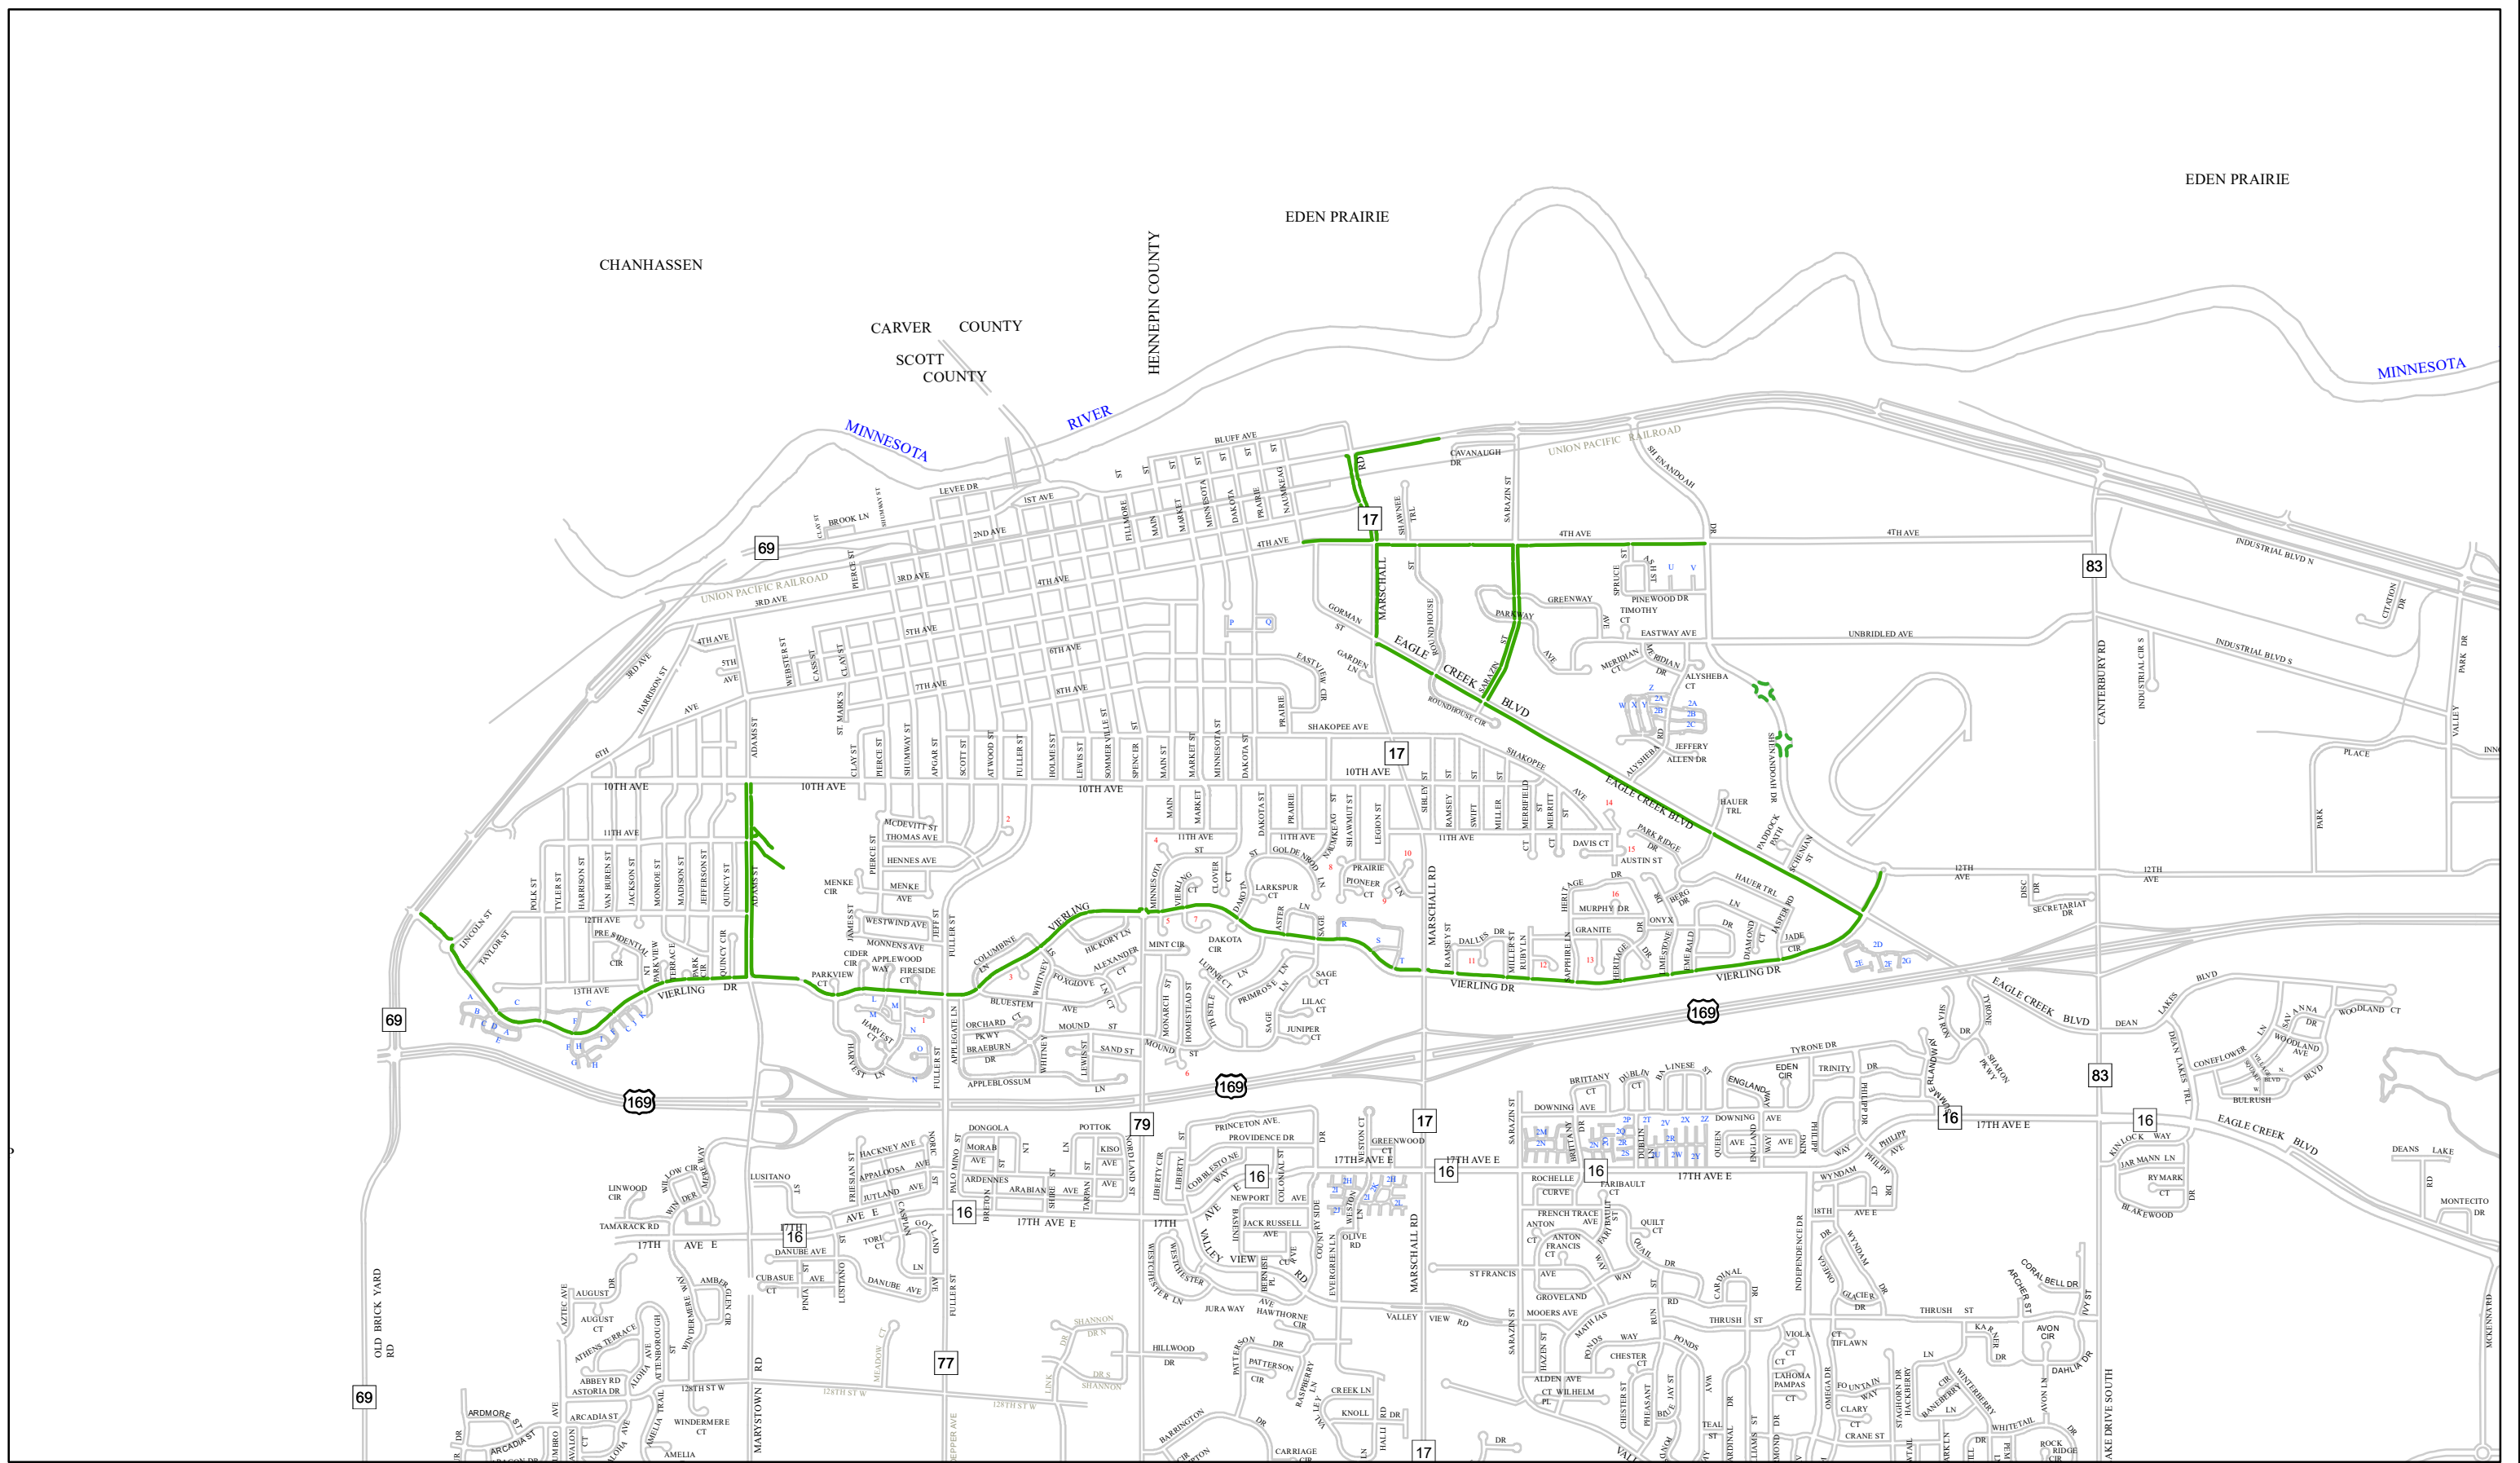

0 0.125 0.25 0.5 Miles

2023 / 2024 Sidewalk and Trail Snow Plowing Map

Total Sidewalk/Trail : 184.5 miles
Total Plowed : 93.9 miles

- Proposed Route Additions (1.6 miles)
- Plowed Sidewalk (35.1 miles)
- Plowed Trail (58.8 miles)
- Sidewalk Not Plowed
- Trail Not Plowed

SIDEWALK AND TRAIL SNOW PLOW ROUTE 1

11.7 MILES (Dean Bisek)

SIDEWALK AND TRAIL SNOW PLOW ROUTE 2

9.0 MILES (Keith Weckman)

SIDEWALK AND TRAIL SNOW PLOW ROUTE 3

13.8 MILES (Jesse Friendshuh)

SIDEWALK AND TRAIL SNOW PLOW ROUTE 4
7.4 MILES (Seasonal)

SIDEWALK AND TRAIL SNOW PLOW ROUTE 5

4.7 MILES (Todd Kahle)

SIDEWALK AND TRAIL SNOW PLOW ROUTE 6

14.9 MILES (Tyler Menden)

SIDEWALK AND TRAIL SNOW PLOW ROUTE 7

11.1 MILES (Mike Frassel)

SIDEWALK AND TRAIL SNOW PLOW ROUTE 8

21.5 MILES (Scott Blom)