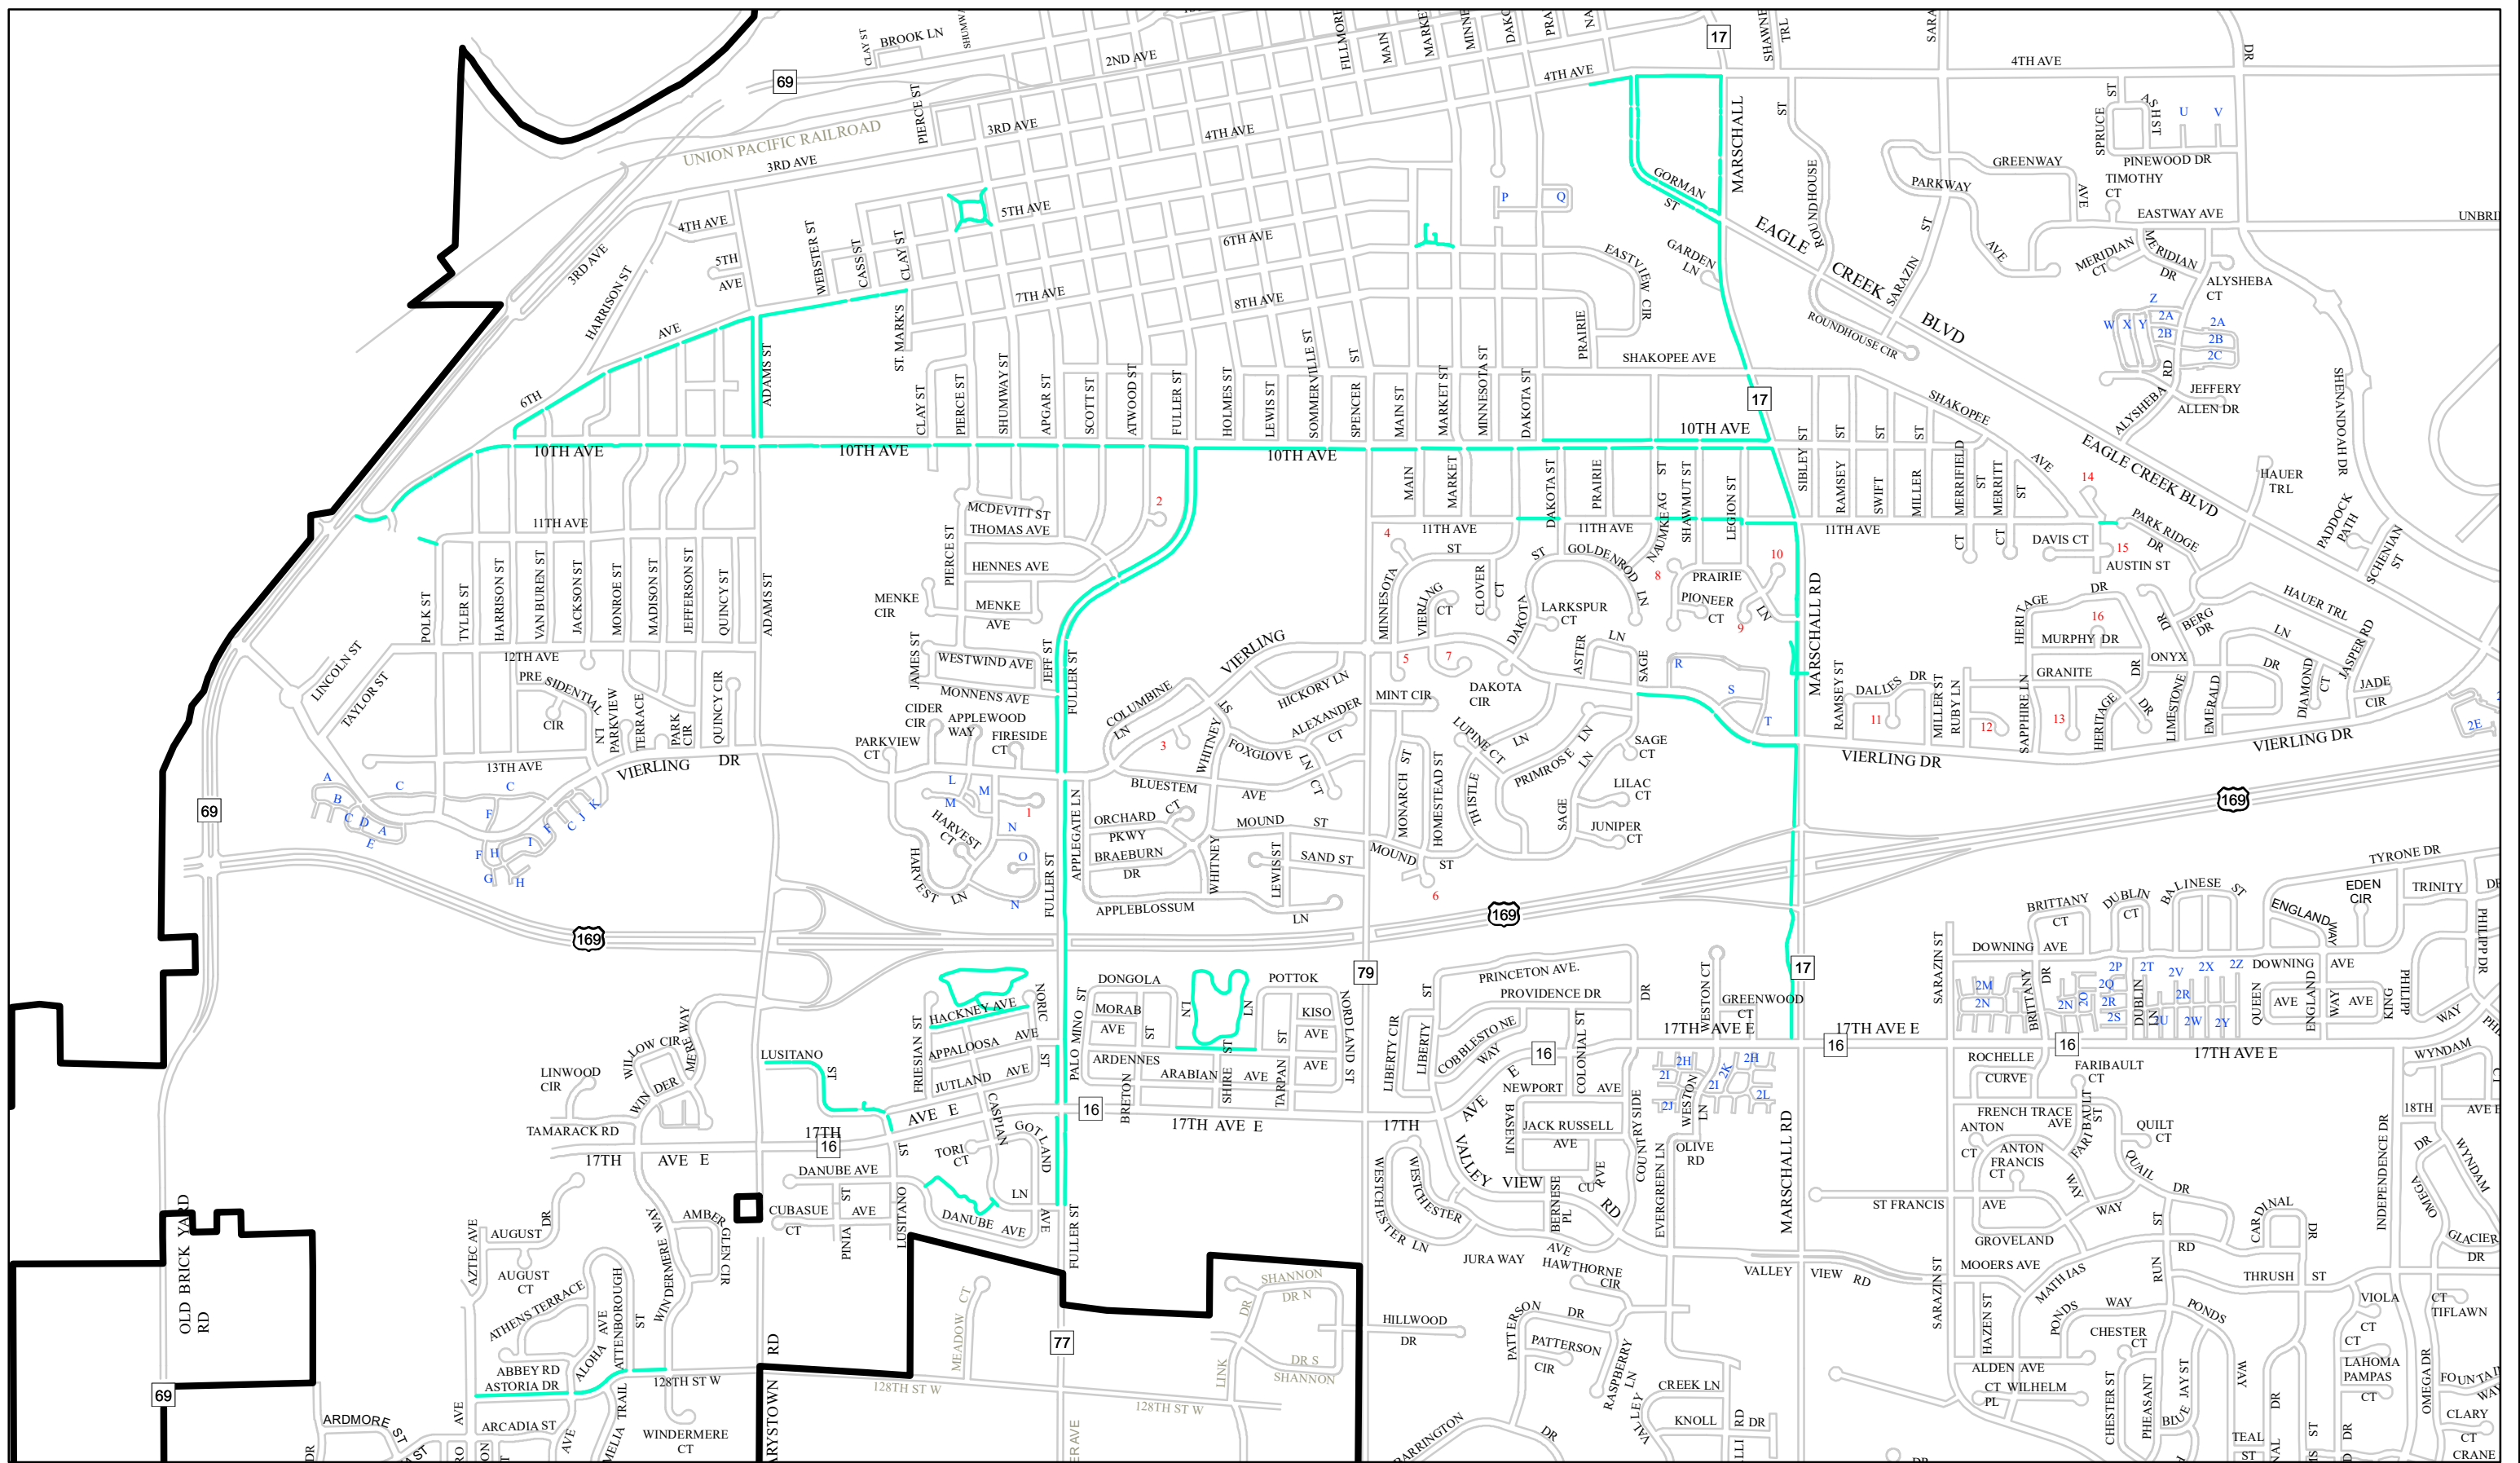

0 0.125 0.25 0.5 Miles

2023 / 2024 Sidewalk and Trail Snow Plowing Map

Total Sidewalk/Trail : 184.5 miles
Total Plowed : 93.9 miles

- Proposed Route Additions (1.6 miles)
- Plowed Sidewalk (35.1 miles)
- Plowed Trail (58.8 miles)
- Sidewalk Not Plowed
- Trail Not Plowed

SIDEWALK AND TRAIL SNOW PLOW ROUTE 1

11.7 MILES (Dean Bisek)

SIDEWALK AND TRAIL SNOW PLOW ROUTE 2

9.0 MILES (Keith Weckman)

SIDEWALK AND TRAIL SNOW PLOW ROUTE 3

13.8 MILES (Jesse Friendshuh)

SIDEWALK AND TRAIL SNOW PLOW ROUTE 4
7.4 MILES (Seasonal)

SIDEWALK AND TRAIL SNOW PLOW ROUTE 5

4.7 MILES (Todd Kahle)

SIDEWALK AND TRAIL SNOW PLOW ROUTE 6

14.9 MILES (Tyler Menden)

SIDEWALK AND TRAIL SNOW PLOW ROUTE 7

11.1 MILES (Mike Frassel)

SIDEWALK AND TRAIL SNOW PLOW ROUTE 8