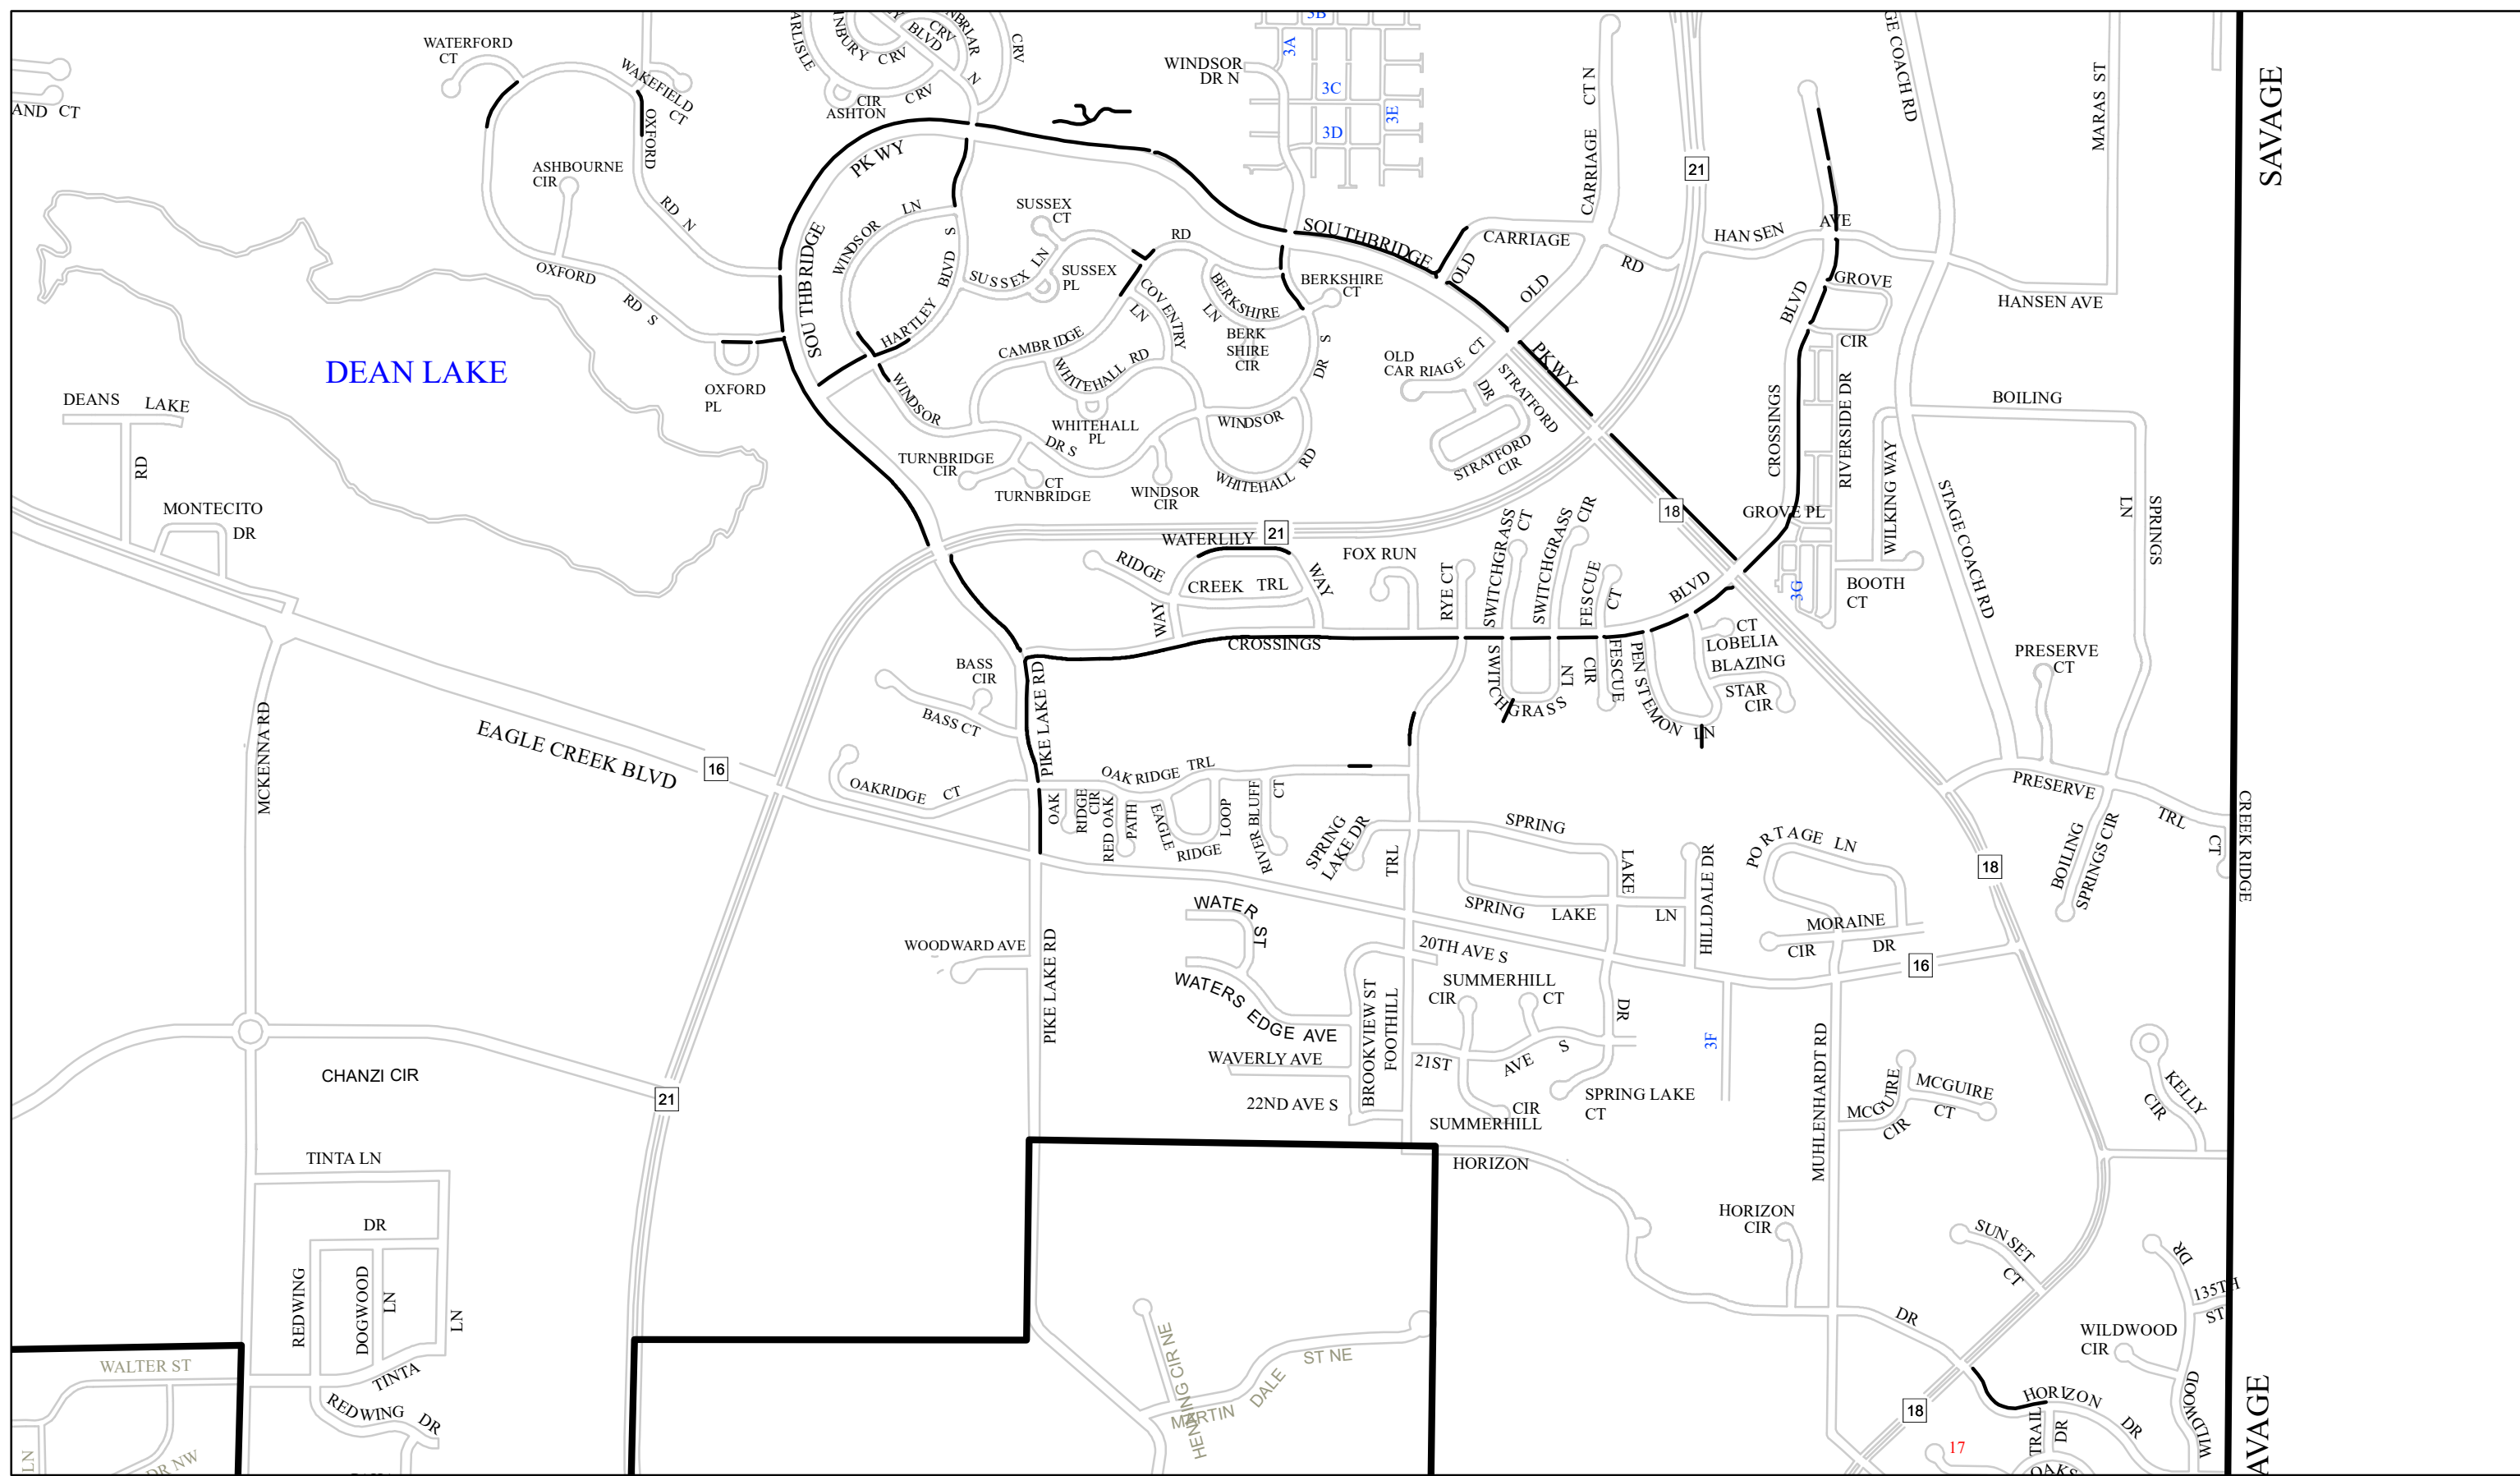

0 0.125 0.25 0.5 Miles

2023 / 2024 Sidewalk and Trail Snow Plowing Map

Total Sidewalk/Trail : 184.5 miles
Total Plowed : 93.9 miles

- Proposed Route Additions (1.6 miles)
- Plowed Sidewalk (35.1 miles)
- Plowed Trail (58.8 miles)
- Sidewalk Not Plowed
- Trail Not Plowed

SIDEWALK AND TRAIL SNOW PLOW ROUTE 1

11.7 MILES (Dean Bisek)

SIDEWALK AND TRAIL SNOW PLOW ROUTE 2

9.0 MILES (Keith Weckman)

SIDEWALK AND TRAIL SNOW PLOW ROUTE 3

13.8 MILES (Jesse Friendshuh)

SIDEWALK AND TRAIL SNOW PLOW ROUTE 4
7.4 MILES (Seasonal)

SIDEWALK AND TRAIL SNOW PLOW ROUTE 5

4.7 MILES (Todd Kahle)

SIDEWALK AND TRAIL SNOW PLOW ROUTE 6

14.9 MILES (Tyler Menden)

SIDEWALK AND TRAIL SNOW PLOW ROUTE 7

11.1 MILES (Mike Frassel)

SIDEWALK AND TRAIL SNOW PLOW ROUTE 8

21.5 MILES (Scott Blom)