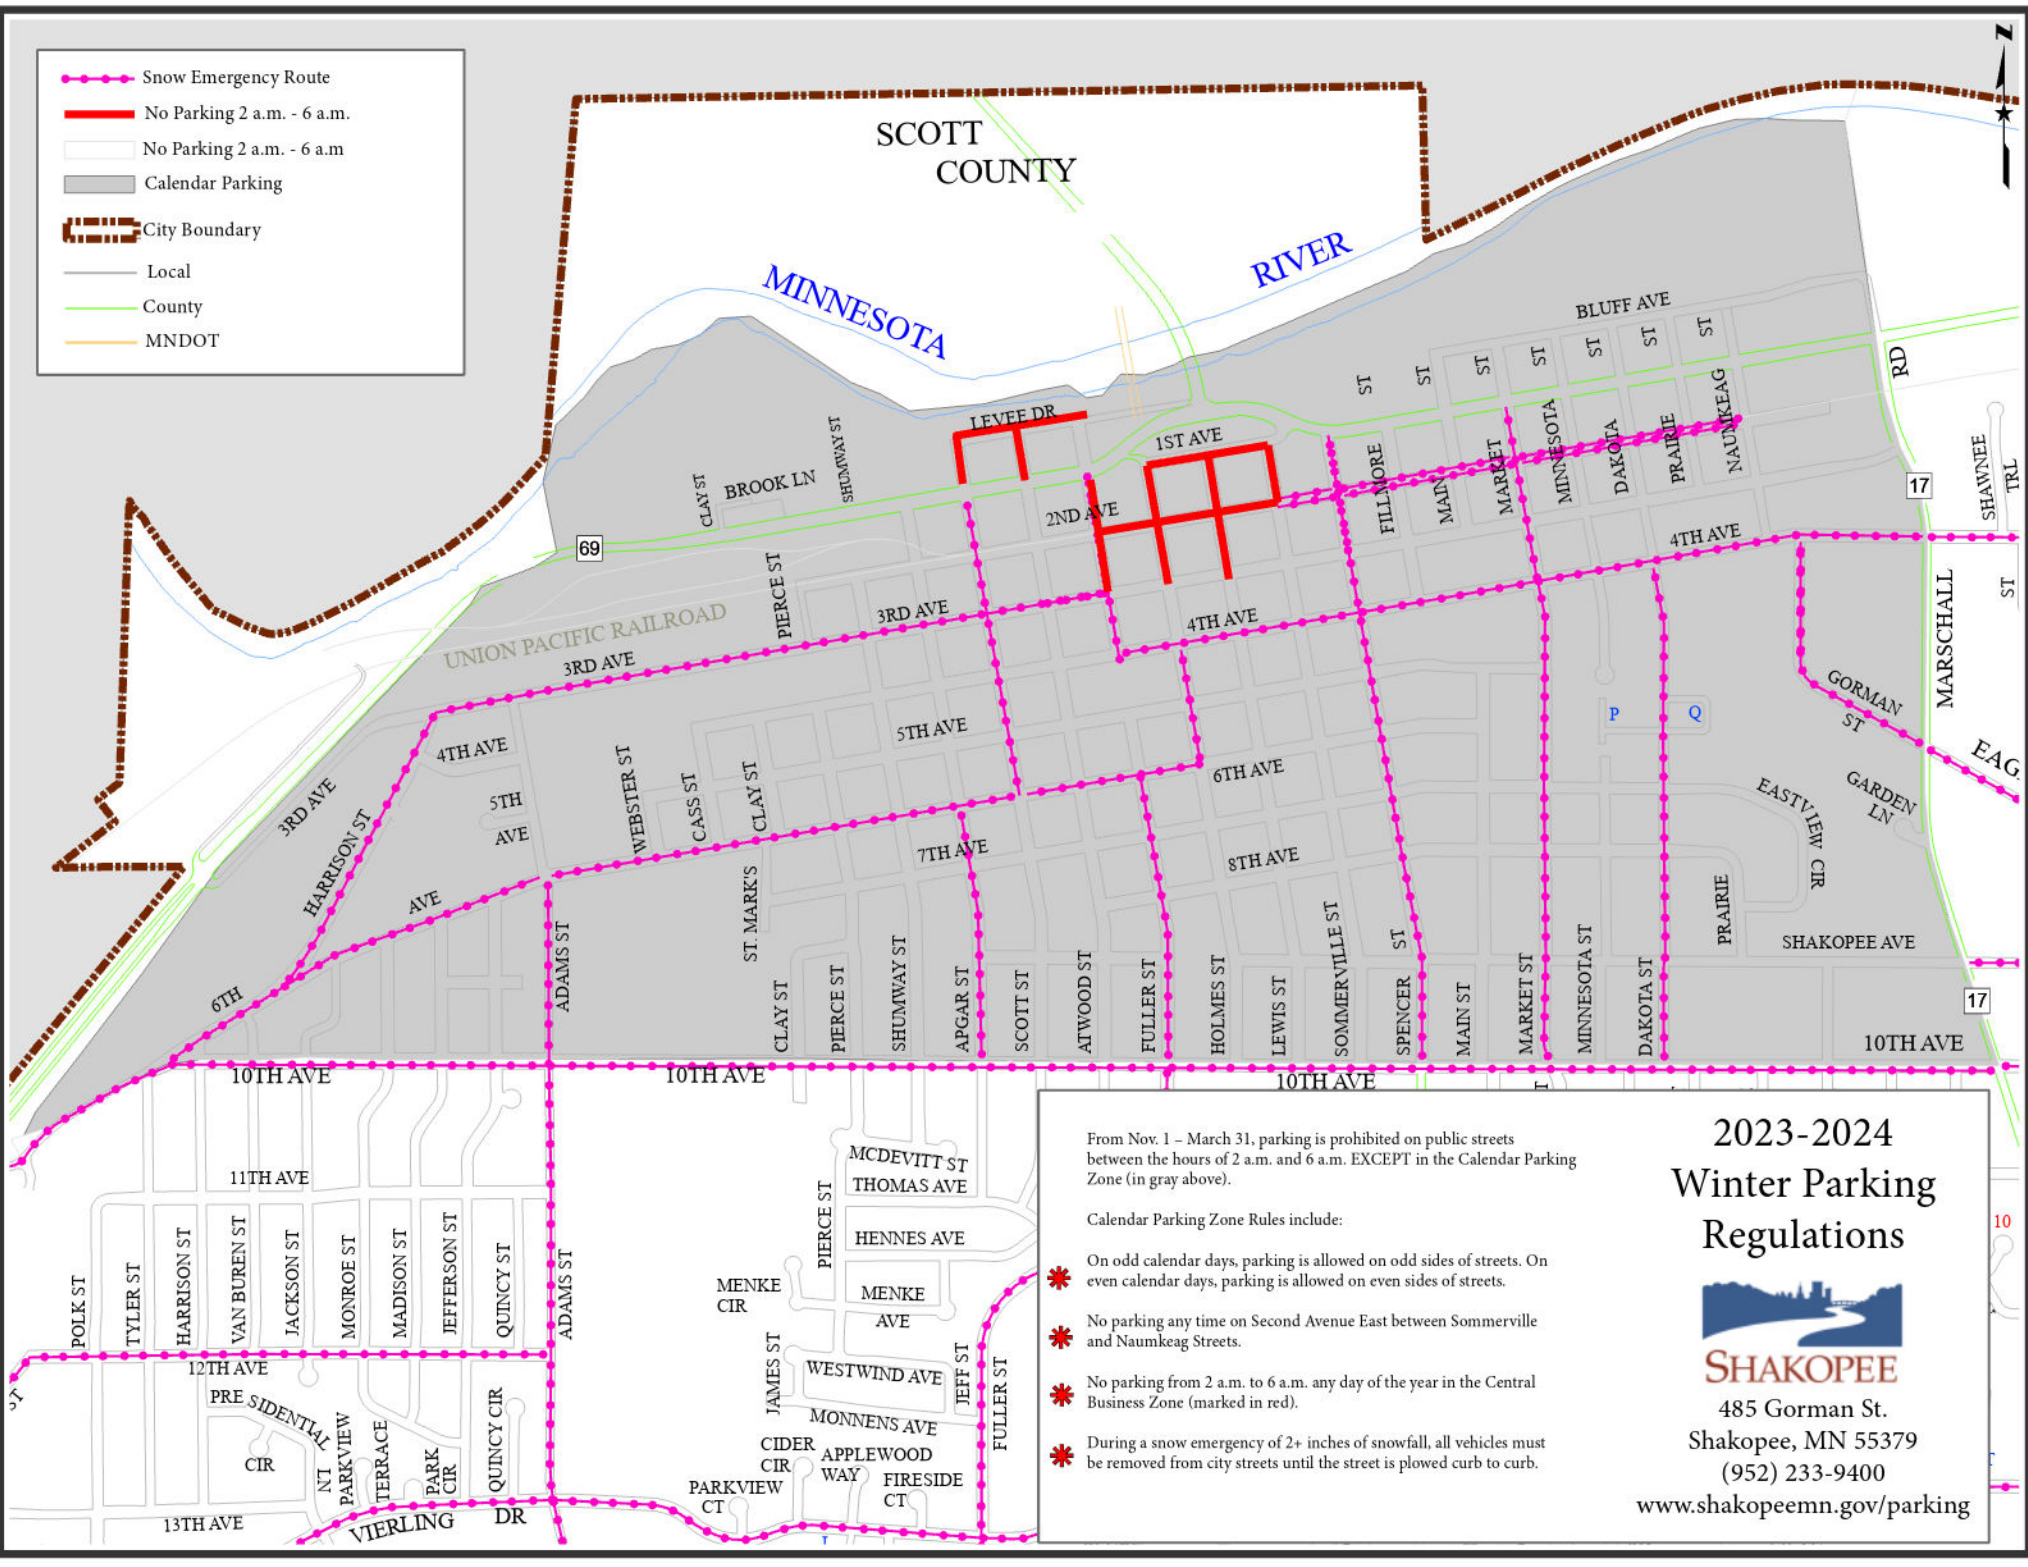

Snow Emergency Route
 No Parking 2 a.m. - 6 a.m.
 No Parking 2 a.m. - 6 a.m.
 Calendar Parking
 City Boundary
 Local
 County
 MNDOT

From Nov. 1 - March 31, parking is prohibited on public streets between the hours of 2 a.m. and 6 a.m. EXCEPT in the Calendar Parking Zone (in gray above).

Calendar Parking Zone Rules include:

- On odd calendar days, parking is allowed on odd sides of streets. On even calendar days, parking is allowed on even sides of streets.
- No parking any time on Second Avenue East between Sommerville and Naumkeag Streets.
- No parking from 2 a.m. to 6 a.m. any day of the year in the Central Business Zone (marked in red).
- During a snow emergency of 2+ inches of snowfall, all vehicles must be removed from city streets until the street is plowed curb to curb.